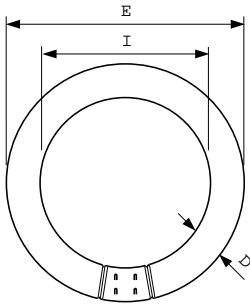

### Dimensional drawing

Product	D (max)	D (min)	E (min)	E (max)	I (min)	I (max)
TL-E 32W/ 54-765 1CT/12	30.9 mm	27.1 mm	299.0 mm	303.5 mm	241.0 mm	246.0 mm

TL-E 32W/54-765