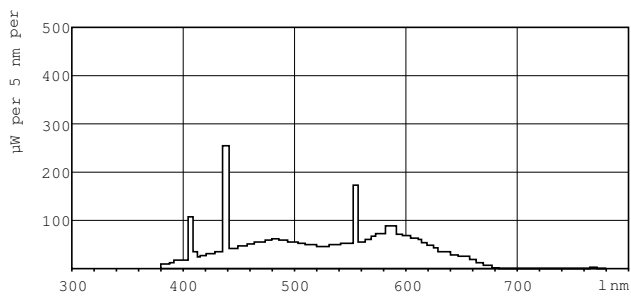

Photometric data

Lightcolor /54-765