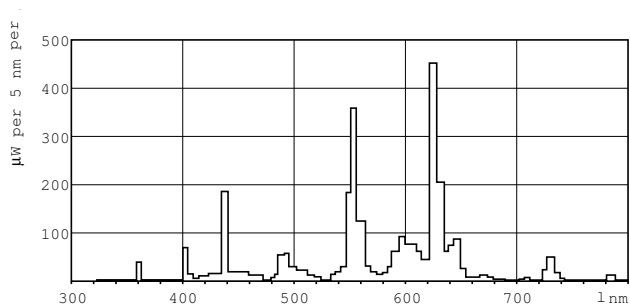

MASTER TL-E Circular Super 80

TL-E 32W/830 1CT/20

This circular TL lamp (tube diameter 29 mm) enables omni-directional light distribution. It is suitable for use in a wide range of luminaires for various purposes, including decorative ones, in 'human' applications such as schools, offices, shops and homes, and for lighting of residential areas.

Product data

General Information		LLMF 8000 h Rated	
Cap-Base	G10Q [G10q]		73 %
Life to 50% Failures (Nom)	13000 h	Operating and Electrical	
LSF 2000 h Rated	98 %	Power (Rated) (Nom)	32.0 W
LSF 4000 h Rated	77 %	Lamp Current (Nom)	0.450 A
LSF 6000 h Rated	60 %	Voltage (Nom)	81 V
LSF 8000 h Rated	45 %	Temperature	
Light Technical		Design Temperature (Nom)	25 °C
Color Code	830 [CCT of 3000K]	Controls and Dimming	
Luminous Flux (Nom)	2375 lm	Dimmable	Yes
Luminous Flux (Rated) (Nom)	2375 lm	Approval and Application	
Color Designation	Warm White (WW)	Energy Efficiency Label (EEL)	A
Correlated Color Temperature (Nom)	3000 K	Mercury (Hg) Content (Nom)	8 mg
Luminous Efficacy (rated) (Nom)	74 lm/W	Energy Consumption kWh/1000 h	35 kWh
Color Rendering Index (Nom)	80	Product Data	
LLMF 2000 h Rated	84 %	Full product code	871150055967800
LLMF 4000 h Rated	79 %		
LLMF 6000 h Rated	75 %		

MASTER TL-E Circular Super 80

Order product name	TL-E 32W/830 1CT/20
EAN/UPC - Product	8711500559678
Order code	928026383074
Numerator - Quantity Per Pack	1
Numerator - Packs per outer box	20

Material Nr. (12NC)	928026383074
Net Weight (Piece)	0.180 kg
ILCOS Code	FSC-32/30/1B-E-G10q-29/299

Dimensional drawing

TL-E 32W/830

Product	D (max)	D (min)	E (min)	E (max)	I (min)	I (max)
TL-E 32W/830	30.9 mm	27.1 mm	299.0 mm	303.5 mm	241.0 mm	246.0 mm
1CT/20						

Photometric data

Lightcolor /830

Lightcolor /830