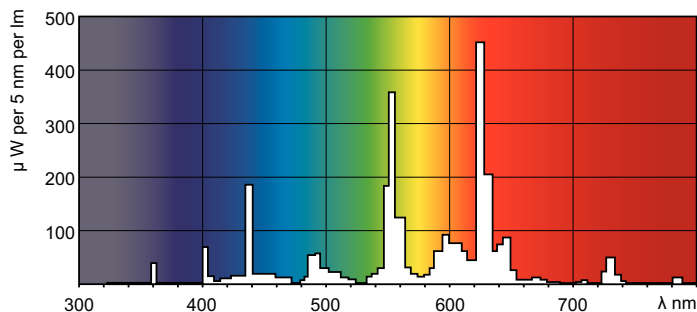

MASTER TL-E Circular Super 80

TL-E 32W/830 1CT/20

This circular TL lamp (tube diameter 29 mm) enables omni-directional light distribution. It is suitable for use in a wide range of luminaires for various purposes, including decorative ones, in 'human' applications such as schools, offices, shops and homes, and for lighting of residential areas.

Product data

General Information		LLMF 8000 h Rated	
Cap-Base	G10Q [G10q]		73 %
Life to 50% Failures (Nom)	13000 h	Operating and Electrical	
LSF 2000 h Rated	98 %	Power (Rated) (Nom)	32.0 W
LSF 4000 h Rated	77 %	Lamp Current (Nom)	0.450 A
LSF 6000 h Rated	60 %	Voltage (Nom)	81 V
LSF 8000 h Rated	45 %	Temperature	
Light Technical		Design Temperature (Nom)	25 °C
Color Code	830 [CCT of 3000K]	Controls and Dimming	
Luminous Flux (Nom)	2375 lm	Dimmable	Yes
Luminous Flux (Rated) (Nom)	2375 lm	Approval and Application	
Color Designation	Warm White (WW)	Energy Efficiency Label (EEL)	A
Correlated Color Temperature (Nom)	3000 K	Mercury (Hg) Content (Nom)	8 mg
Luminous Efficacy (rated) (Nom)	74 lm/W	Energy Consumption kWh/1000 h	35 kWh
Color Rendering Index (Nom)	80	Product Data	
LLMF 2000 h Rated	84 %	Full product code	871150055967800
LLMF 4000 h Rated	79 %		
LLMF 6000 h Rated	75 %		

Dimensional drawing

TL-E 32W/830

Product	D (max)	D (min)	E (min)	E (max)	I (min)	I (max)
TL-E 32W/830	30.9 mm	27.1 mm	299.0 mm	303.5 mm	241.0 mm	246.0 mm
1CT/20						

Photometric data

Lightcolor /830

Lightcolor /830