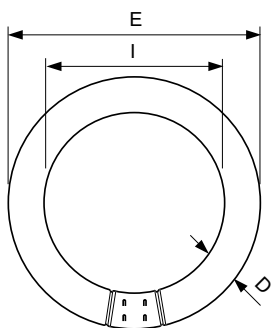

MASTER TL-E Circular Super 80

Order product name	TL-E 32W/830 1CT/20
EAN/UPC - Product	8711500559678
Order code	928026383074
Numerator - Quantity Per Pack	1
Numerator - Packs per outer box	20

Material Nr. (12NC)	928026383074
Net Weight (Piece)	0.180 kg
ILCOS Code	FSC-32/30/1B-E-G10q-29/299

Dimensional drawing

TL-E 32W/830

Product	D (max)	D (min)	E (min)	E (max)	I (min)	I (max)
TL-E 32W/830	30.9 mm	27.1 mm	299.0 mm	303.5 mm	241.0 mm	246.0 mm
1CT/20						

Photometric data

Lightcolor /830

Lightcolor /830