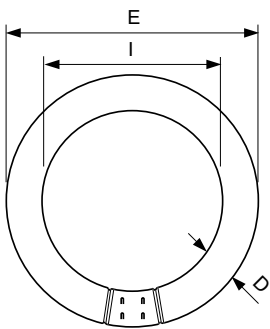

Dimensional drawing

TL-E 32W/840

Product	D (max)	D (min)	E (min)	E (max)	I (min)	I (max)
TL-E 32W/840	30.9 mm	27.1 mm	299.0 mm	303.5 mm	241.0 mm	246.0 mm
1CT/4						

Photometric data

Lightcolour /840

Lightcolour /840