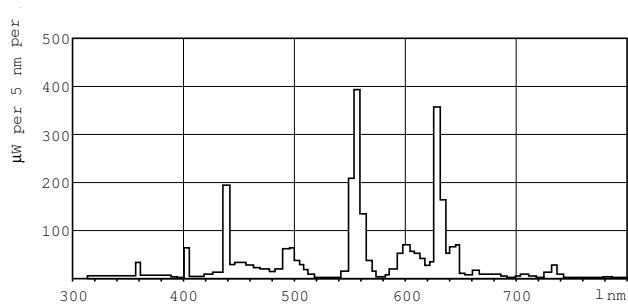

MASTER TL-E Circular Super 80

TL-E 32W/840 1CT/4

This circular TL lamp (tube diameter 29 mm) enables omni-directional light distribution. It is suitable for use in a wide range of luminaires for various purposes, including decorative ones, in 'human' applications such as schools, offices, shops and homes, and for lighting of residential areas.

Product data

General Information	
Cap base	G10Q [G10q]
Life to 50% failures (nom.)	13000 h
LSF 2000 h Rated	98 %
LSF 4000 h Rated	77 %
LSF 6000 h Rated	60 %
LSF 8000 h Rated	45 %
Light Technical	
Colour Code	840 [CCT of 4,000 K]
Lamp Luminous Flux 25°C EL (Nom)	2375 lm
Lamp Luminous Flux (Nom)	2375 lm
Colour Designation	Cool White (CW)
Colour Temperature, horizontal (Nom)	4000 K
Lamp Luminous Efficacy EM (Nom)	74 lm/W
Colour Rendering Index, horiz (Nom)	80
LLMF 2000 h Rated	84 %
LLMF 4000 h Rated	79 %
LLMF 6000 h Rated	75 %

Material no. (12NC)	928026384040
Net weight (piece)	0.117 kg
ILCOS Code	FSC-32/40/1B-E-G10q-29/299

Warnings and Safety

- A lamp breaking is extremely unlikely to have any impact on your health. If a lamp breaks, ventilate the room for 30 minutes and remove the parts, preferably with gloves. Put them in a sealed plastic bag and take it to your local waste facilities for recycling. Do not use a vacuum cleaner.

Dimensional drawing

TL-E 32W/840

Product	D (max)	D (min)	E (min)	E (max)	I (min)	I (max)
TL-E 32W/840	30.9 mm	27.1 mm	299.0 mm	303.5 mm	241.0 mm	246.0 mm
1CT/4						

Photometric data

Lightcolour /840

Lightcolour /840