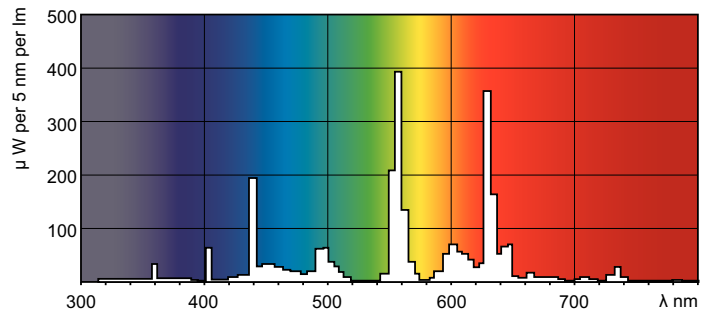

MASTER TL-E Circular Super 80

TL-E 32W/840 1CT/4

This circular TL lamp (tube diameter 29 mm) enables omni-directional light distribution. It is suitable for use in a wide range of luminaires for various purposes, including decorative ones, in 'human' applications such as schools, offices, shops and homes, and for lighting of residential areas.

Product data

General Information	
Cap base	G10Q [G10q]
Life to 50% failures (nom.)	13000 h
LSF 2000 h Rated	98 %
LSF 4000 h Rated	77 %
LSF 6000 h Rated	60 %
LSF 8000 h Rated	45 %
Light Technical	
Colour Code	840 [CCT of 4,000 K]
Lamp Luminous Flux 25°C EL (Nom)	2375 lm
Lamp Luminous Flux (Nom)	2375 lm
Colour Designation	Cool White (CW)
Colour Temperature, horizontal (Nom)	4000 K
Lamp Luminous Efficacy EM (Nom)	74 lm/W
Colour Rendering Index, horiz (Nom)	80
LLMF 2000 h Rated	84 %
LLMF 4000 h Rated	79 %
LLMF 6000 h Rated	75 %

Dimensional drawing

TL-E 32W/840

Product	D (max)	D (min)	E (min)	E (max)	I (min)	I (max)
TL-E 32W/840	30.9 mm	27.1 mm	299.0 mm	303.5 mm	241.0 mm	246.0 mm
1CT/4						

Photometric data

Lightcolour /840

Lightcolour /840