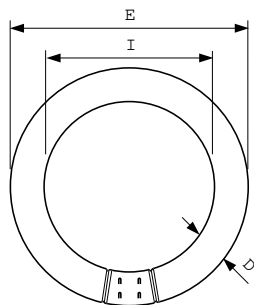

TL-E LIFEMAX

Standard Colours

TL-E 40W/54-765 1CT/20

This circular TL lamp (tube diameter 29 mm) enables omni-directional light distribution. It is suitable for use in a wide range of luminaires for various purposes where color rendering is not important.

Mechanical and Housing	
Bulb Shape	C-T9 [C-T9 29 mm]
Approval and Application	
Mercury (Hg) Content (Nom)	9 mg
Product Data	
Full product code	871150055991301
Order product name	TL-E 40W/54-765 1CT/20
Order code	55991301
Numerator - Quantity Per Pack	1
Numerator - Packs per outer box	20
Material number (12NC)	928027405436
Full product name	TL-E 40W/54-765 1CT/20
EAN/UPC - Case	8711500284501

TL-E LIFEMAX Standard Colours

Dimensional drawing

Product	D (max)	D (min)	E (min)	E (max)	I (min)	I (max)
TL-E 40W/54-765	30.9 mm	27.1 mm	393.7 mm	406.4 mm	341.0 mm	347.7 mm
1CT/20						

Photometric data