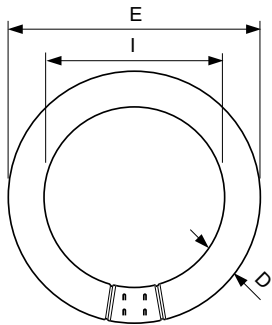

Operating and Electrical	
Power (Rated) (Nom)	31 W
Lamp Current (Nom)	0.43 A

Voltage (Nom)	84 V
---------------	------

Controls and Dimming	
Dimmable	No

Product Data	
Order product name	FC12T9/SOFTWHITE/32W/12 12PK
EAN/UPC - Product	046677391225
Order code	391227
Numerator - Quantity Per Pack	1
Numerator - Packs per outer box	12
Material Nr. (12NC)	928028683035
Net Weight (Piece)	0.180 kg

Warnings and Safety

• Lamp contains mercury. Manage in Accord with Disposal Laws. See: www.lamprecycle.org or 1-800-555-0050

Circline

Dimensional drawing

TL-E 32W/830 RS

Product	D (max)	D (min)	E (min)	E (max)	I (min)	I (max)
FC12T9/	31.0 mm	26.2 mm	292.1	304.8	239.5	246.1 mm
SOFTWHITE/32W/ 12 12PK			mm	mm	mm	