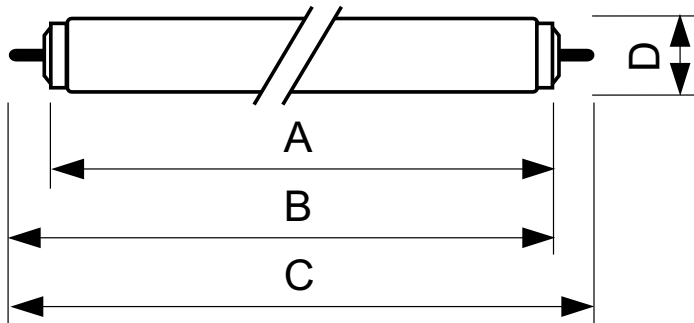

## TL-X XL 20W/33-640 SLV/25

The TL-X XL lamp (tube diameter 38 mm) has an extended lifetime and is fitted with an internal ignition strip for electromagnetic starterless operation or high-frequency non-preheat operation. In combination with a special lampholder, all possible sparking effects during ignition are eliminated. This lamp is used in flameproof and increased-safety luminaires for both indoor and outdoor applications, such as the (petro-)chemical industry, offshore, mines and any location where traces of explosive gases may be found.

Operating and Electrical	
Power (Rated) (Nom)	20.0 W
Lamp Current (Nom)	0.380 A

Voltage (Nom)	58 V
---------------	------

Controls and Dimming	
Dimmable	Yes

Approval and Application	
Energy Efficiency Label (EEL)	B
Mercury (Hg) Content (Nom)	12.0 mg
Energy Consumption kWh/1000 h	25 kWh

Product Data	
Full product code	871150026135940
Order product name	TL-X XL 20W/33-640 SLV/25
EAN/UPC - Product	8711500261359
Order code	928037703332
Numerator - Quantity Per Pack	1
Numerator - Packs per outer box	25
Material Nr. (12NC)	928037703332
Net Weight (Piece)	124.000 g
ILCOS Code	FD-20/41/2B-LC/N-Fa6

**Dimensional drawing**

Product	D (max)	A (max)	B (max)	B (min)	C (max)
TL-X XL 20W/33-640 SLV/25	40.5 mm	574 mm	592.5 mm	589 mm	611 mm

TL-X XL 20W/33-640

**Photometric data**

Lightcolor /33-640

Lightcolor /33-640