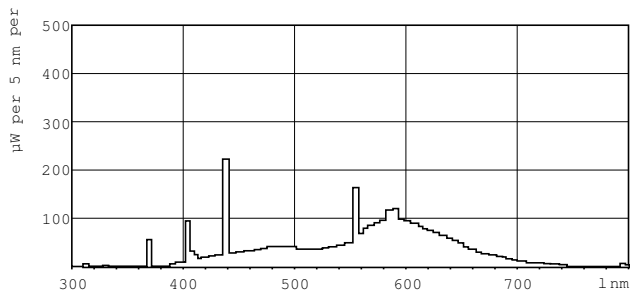

Product Data	
Full product code	871150026135940
Order product name	TL-X XL 20W/33-640 SLV/25
EAN/UPC - Product	8711500261359
Order code	928037703332
Numerator - Quantity Per Pack	1
Numerator - Packs per outer box	25
Material Nr. (12NC)	928037703332
Net Weight (Piece)	124.000 g
ILCOS Code	FD-20/41/2B-LC/N-Fa6

**Dimensional drawing**

Product	D (max)	A (max)	B (max)	B (min)	C (max)
TL-X XL 20W/33-640 SLV/25	40.5 mm	574 mm	592.5 mm	589 mm	611 mm

TL-X XL 20W/33-640

**Photometric data**

Lightcolor /33-640

Lightcolor /33-640