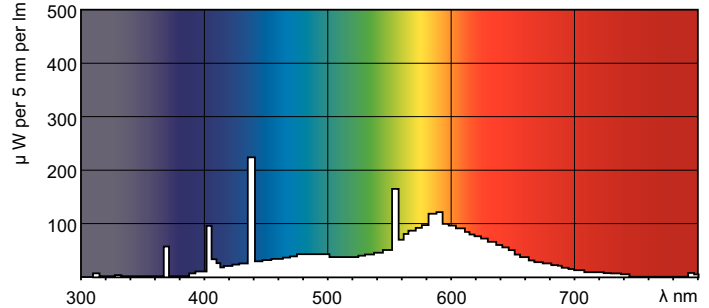

**Dimensional drawing**

Product	D (max)	A (max)	B (max)	B (min)	C (max)
TL-X XL 20W/33-640 SLV/25	40.5 mm	574 mm	592.5 mm	589 mm	611 mm

TL-X XL 20W/33-640

**Photometric data**

Lightcolor /33-640

Lightcolor /33-640