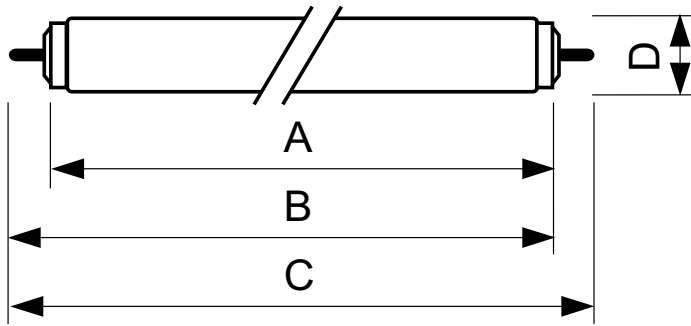

### Product data

General Information		Voltage (Nom)	
Cap-Base	FA6 [FA6]		103 V
Flux measurement reference	Sphere	Voltage (Nom)	103 V
Life to 50% Failures (Nom)	26,000 hour(s)	<b>Controls and Dimming</b>	
<b>Light Technical</b>		Dimmable	Yes
Color Code	33-640	<b>Mechanical and Housing</b>	
Luminous Flux	2,300 lm	Bulb Shape	T12 [38 mm (T12)]
Color Designation	Cool White (CW)	<b>Approval and Application</b>	
Chromaticity Coordinate X (Nom)	0.38	Energy Efficiency Class	G
Chromaticity Coordinate Y (Nom)	0.38	Mercury (Hg) Content (Max)	12 mg
Correlated Color Temperature (Nom)	4000 K	Mercury (Hg) Content (Nom)	12.0 mg
Luminous Efficacy (rated) (Nom)	58 lm/W	Energy Consumption kWh/1000 h	40 kWh
Color rendering index (CRI)	60	EPREL Registration Number	423515
<b>Operating and Electrical</b>		<b>Product Data</b>	
Power Consumption	40.0 W	Order product name	TL-X XL 40W/33-640 SLV/25
Lamp Current (Nom)	0.430 A		

# TL-X XL

Full product name	TL-X XL 40W/33-640 SLV/25
Full product code	871150026137340
Order code	928037903332
Material Nr. (12NC)	928037903332
Numerator - Quantity Per Pack	1

EAN/UPC - Product/Case	8711500261373
Numerator - Packs per outer box	25
EAN/UPC - Case	8711500261380

## Dimensional drawing

Product	D (max)	A (max)	B (max)	B (min)	C (max)
TL-X XL 40W/33-640 SLV/25	40.5 mm	1,183.5 mm	1,202 mm	1,198.5 mm	1,220.5 mm

## Photometric data

Spectral Power Distribution Colour - TL-X XL 40W/33-640 SLV/25