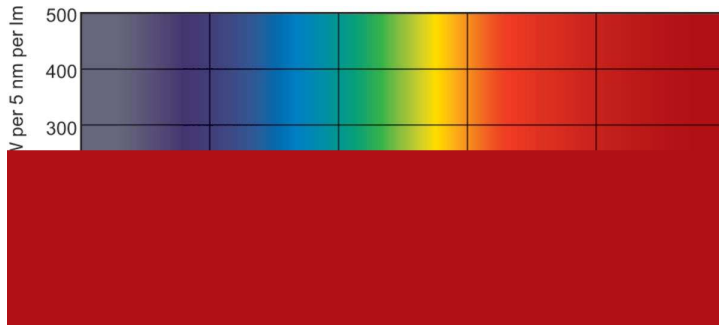

### Product data

General Information		Voltage (Nom)	
Cap-Base	FA6 [FA6]		103 V
Flux measurement reference	Sphere	Voltage (Nom)	103 V
Life to 50% Failures (Nom)	26,000 hour(s)	<b>Controls and Dimming</b>	
<b>Light Technical</b>		Dimmable	Yes
Color Code	33-640	<b>Mechanical and Housing</b>	
Luminous Flux	2,300 lm	Bulb Shape	T12 [38 mm (T12)]
Color Designation	Cool White (CW)	<b>Approval and Application</b>	
Chromaticity Coordinate X (Nom)	0.38	Energy Efficiency Class	G
Chromaticity Coordinate Y (Nom)	0.38	Mercury (Hg) Content (Max)	12 mg
Correlated Color Temperature (Nom)	4000 K	Mercury (Hg) Content (Nom)	12.0 mg
Luminous Efficacy (rated) (Nom)	58 lm/W	Energy Consumption kWh/1000 h	40 kWh
Color rendering index (CRI)	60	EPREL Registration Number	423515
<b>Operating and Electrical</b>		<b>Product Data</b>	
Power Consumption	40.0 W	Order product name	TL-X XL 40W/33-640 SLV/25
Lamp Current (Nom)	0.430 A		

## Dimensional drawing

Product	D (max)	A (max)	B (max)	B (min)	C (max)
TL-X XL 40W/33-640 SLV/25	40.5 mm	1,183.5 mm	1,202 mm	1,198.5 mm	1,220.5 mm

## Photometric data

Spectral Power Distribution Colour - TL-X XL 40W/33-640 SLV/25