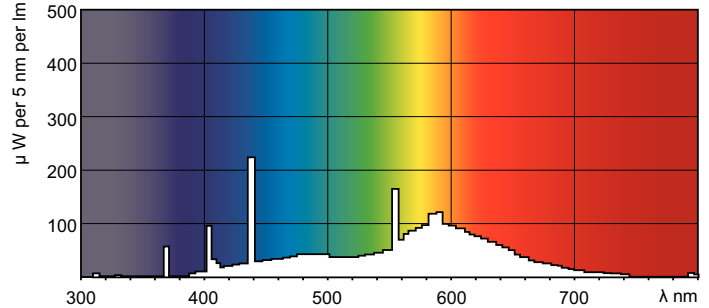

### Product data

General Information	
Cap-Base	FA6 [ FA6]
Life To 10% Failures (Nom)	21000 h
Life to 50% Failures (Nom)	26000 h
Light Technical	
Color Code	33-640
Luminous Flux (Nom)	2300 lm
Color Designation	Cool White (CW)
Lumen Maintenance 10000 h (Nom)	0 %
Lumen Maintenance 2000 h (Nom)	88 %
Lumen Maintenance 5000 h (Nom)	83 %
Correlated Color Temperature (Nom)	4100 K
Luminous Efficacy (rated) (Nom)	58 lm/W
Color Rendering Index (Nom)	63
Operating and Electrical	
Power (Rated) (Nom)	39.0 W
Lamp Current (Nom)	0.430 A

**Dimensional drawing**

Product	D (max)	A (max)	B (max)	B (min)	C (max)
TL-X XL 40W/33-640 SLV/25	40.5 mm	1183.5 mm	1202 mm	1198.5 mm	1220.5 mm

TL-X XL 40W/33-640

**Photometric data**

Lightcolor /33-640

Lightcolor /33-640