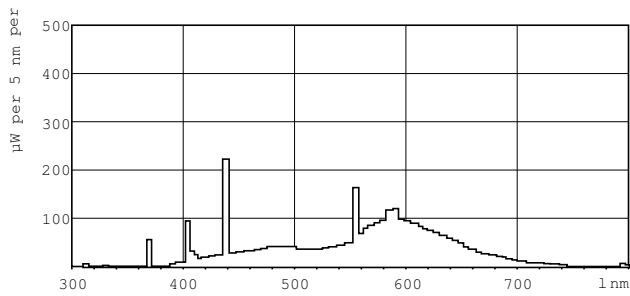

### Product data

General Information	
Cap-Base	FA6 [ FA6]
Life To 10% Failures (Nom)	21000 h
Life to 50% Failures (Nom)	26000 h
Light Technical	
Color Code	33-640
Luminous Flux (Nom)	2300 lm
Color Designation	Cool White (CW)
Lumen Maintenance 10000 h (Nom)	0 %
Lumen Maintenance 2000 h (Nom)	88 %
Lumen Maintenance 5000 h (Nom)	83 %
Correlated Color Temperature (Nom)	4100 K
Luminous Efficacy (rated) (Nom)	58 lm/W
Color Rendering Index (Nom)	63
Operating and Electrical	
Power (Rated) (Nom)	39.0 W
Lamp Current (Nom)	0.430 A

Voltage (Nom)	103 V
Controls and Dimming	
Dimmable	Yes
Approval and Application	
Energy Efficiency Label (EEL)	B
Mercury (Hg) Content (Nom)	12.0 mg
Energy Consumption kWh/1000 h	47 kWh
Product Data	
Full product code	871150026137340
Order product name	TL-X XL 40W/33-640 SLV/25
EAN/UPC - Product	8711500261373
Order code	928037903332
Numerator - Quantity Per Pack	1
Numerator - Packs per outer box	25
Material Nr. (12NC)	928037903332
Net Weight (Piece)	233.000 g
ILCOS Code	FD-40/41/2B-LC/N-Fa6

**Dimensional drawing**

Product	D (max)	A (max)	B (max)	B (min)	C (max)
TL-X XL 40W/33-640 SLV/25	40.5 mm	1183.5 mm	1202 mm	1198.5 mm	1220.5 mm

TL-X XL 40W/33-640

**Photometric data**

Lightcolor /33-640

Lightcolor /33-640