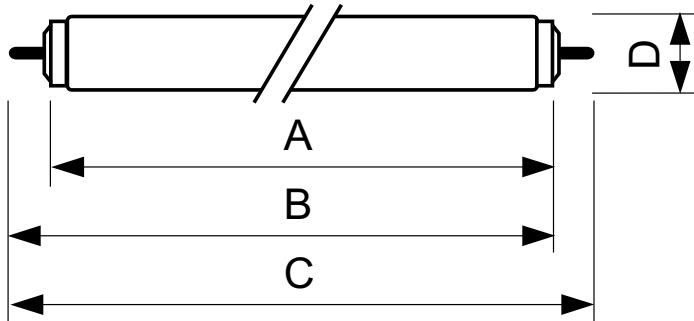

## TL-X XL 40W/33-640 SLV/25

The TL-X XL lamp (tube diameter 38 mm) has an extended lifetime and is fitted with an internal ignition strip for electromagnetic starterless operation or high-frequency non-preheat operation. In combination with a special lampholder, all possible sparking effects during ignition are eliminated. This lamp is used in flameproof and increased-safety luminaires for both indoor and outdoor applications, such as the (petro-)chemical industry, offshore, mines and any location where traces of explosive gases may be found.

### Product data

General Information	
Cap-Base	FA6 [ FA6]
Life To 10% Failures (Nom)	21000 h
Life to 50% Failures (Nom)	26000 h
Light Technical	
Color Code	33-640
Luminous Flux (Nom)	2300 lm
Color Designation	Cool White (CW)
Lumen Maintenance 10000 h (Nom)	0 %
Lumen Maintenance 2000 h (Nom)	88 %
Lumen Maintenance 5000 h (Nom)	83 %
Correlated Color Temperature (Nom)	4100 K
Luminous Efficacy (rated) (Nom)	58 lm/W
Color Rendering Index (Nom)	63
Operating and Electrical	
Power (Rated) (Nom)	39.0 W
Lamp Current (Nom)	0.430 A

Voltage (Nom)	103 V
Controls and Dimming	
Dimmable	Yes
Approval and Application	
Energy Efficiency Label (EEL)	B
Mercury (Hg) Content (Nom)	12.0 mg
Energy Consumption kWh/1000 h	47 kWh
Product Data	
Full product code	871150026137340
Order product name	TL-X XL 40W/33-640 SLV/25
EAN/UPC - Product	8711500261373
Order code	928037903332
Numerator - Quantity Per Pack	1
Numerator - Packs per outer box	25
Material Nr. (12NC)	928037903332
Net Weight (Piece)	233.000 g
ILCOS Code	FD-40/41/2B-LC/N-Fa6

**Dimensional drawing**

Product	D (max)	A (max)	B (max)	B (min)	C (max)
TL-X XL 40W/33-640 SLV/25	40.5 mm	1183.5 mm	1202 mm	1198.5 mm	1220.5 mm

TL-X XL 40W/33-640

**Photometric data**

Lightcolor /33-640

Lightcolor /33-640