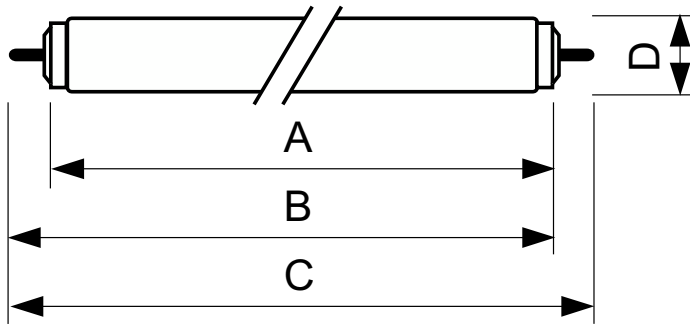

TL-X XL

TL-X XL 65W/33-640 SLV/25

The TL-X XL lamp (tube diameter 38 mm) has an extended lifetime and is fitted with an internal ignition strip for electromagnetic starterless operation or high-frequency non-preheat operation. In combination with a special lampholder, all possible sparking effects during ignition are eliminated. This lamp is used in flameproof and increased-safety luminaires for both indoor and outdoor applications, such as the (petro-)chemical industry, offshore, mines and any location where traces of explosive gases may be found.

Product data

General Information		Voltage (Nom)	
Cap-Base	FA6 [FA6]	110 V	
Life to 50% Failures (Nom)	26,000 hour(s)	Voltage (Nom)	
		110 V	
Light Technical		Controls and Dimming	
Color Code	33-640	Dimmable	Yes
Luminous Flux	4,400 lm	Mechanical and Housing	
Color Designation	Cool White (CW)	Bulb Shape	T12 [38 mm (T12)]
Correlated Color Temperature (Nom)	4100 K	Approval and Application	
Luminous Efficacy (rated) (Nom)	69 lm/W	Mercury (Hg) Content (Nom)	12.0 mg
Color rendering index (CRI)	63	Energy Consumption kWh/1000 h	74 kWh
Operating and Electrical		Product Data	
Power Consumption	64.0 W	Order product name	TL-X XL 65W/33-640 SLV/25
Lamp Current (Nom)	0.670 A		

TL-X XL

Full product name	TL-X XL 65W/33-640 SLV/25
Full product code	871150026139740
Order code	928038203332
Material Nr. (12NC)	928038203332
Numerator - Quantity Per Pack	1

EAN/UPC - Product/Case	8711500261397
Numerator - Packs per outer box	25
EAN/UPC - Case	8711500261403

Dimensional drawing

Product	D (max)	A (max)	B (max)	B (min)	C (max)
TL-X XL 65W/33-640 SLV/25	40.5 mm	1,484.1 mm	1,502.6 mm	1,499.1 mm	1,521.1 mm

Photometric data

Spectral Power Distribution Colour - TL-X XL 65W/33-640 SLV/25