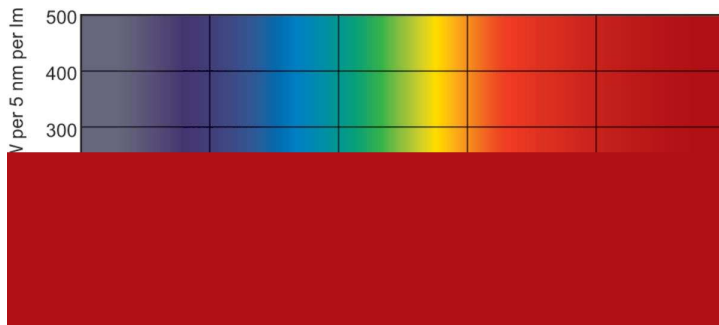

Product data

General Information		Voltage (Nom)	
Cap-Base	FA6 [FA6]	110 V	
Life to 50% Failures (Nom)	26,000 hour(s)	Voltage (Nom)	
		110 V	
Light Technical		Controls and Dimming	
Color Code	33-640	Dimmable	Yes
Luminous Flux	4,400 lm	Mechanical and Housing	
Color Designation	Cool White (CW)	Bulb Shape	T12 [38 mm (T12)]
Correlated Color Temperature (Nom)	4100 K	Approval and Application	
Luminous Efficacy (rated) (Nom)	69 lm/W	Mercury (Hg) Content (Nom)	12.0 mg
Color rendering index (CRI)	63	Energy Consumption kWh/1000 h	74 kWh
Operating and Electrical		Product Data	
Power Consumption	64.0 W	Order product name	TL-X XL 65W/33-640 SLV/25
Lamp Current (Nom)	0.670 A		

TL-X XL

Full product name	TL-X XL 65W/33-640 SLV/25
Full product code	871150026139740
Order code	928038203332
Material Nr. (12NC)	928038203332
Numerator - Quantity Per Pack	1

EAN/UPC - Product/Case	8711500261397
Numerator - Packs per outer box	25
EAN/UPC - Case	8711500261403

Dimensional drawing

Product	D (max)	A (max)	B (max)	B (min)	C (max)
TL-X XL 65W/33-640 SLV/25	40.5 mm	1,484.1 mm	1,502.6 mm	1,499.1 mm	1,521.1 mm

Photometric data

Spectral Power Distribution Colour - TL-X XL 65W/33-640 SLV/25