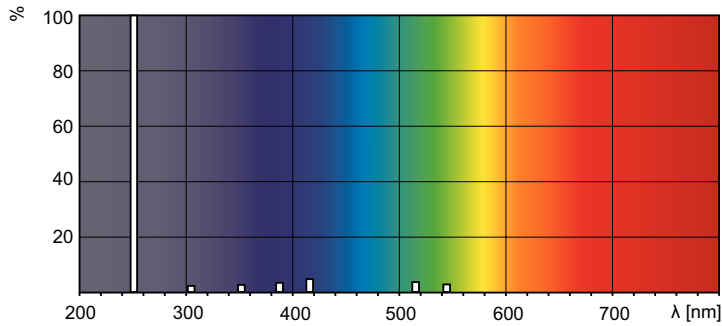

Photometric data

Spectral Power Distribution Colour - TUV 30W 1SL/25-Latest