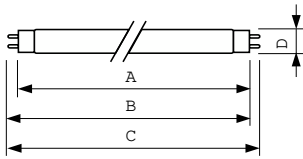

Local order code 9280-395-04005

Numerator - Quantity Per Pack 1

EAN/UPC - Product/Case 8711500726209

Numerator - Packs per outer box 25

EAN/UPC - Case 8711500638625

Dimensional drawing

Product	D (max)	A (max)	B (max)	B (min)	C (max)
TUV 30W 1SL/25-Latest	28 mm	894.6 mm	901.7 mm	899.3 mm	908.8 mm