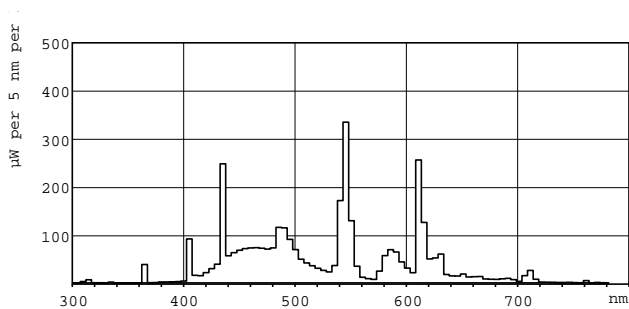

MASTER TL-D 90 De Luxe

MASTER TL-D 90 De Luxe 18W/965 1SL/10

Low-pressure mercury discharge lamps with a tubular 26 mm envelope

Product data

General Information		LLMF 2000 h Rated	
Cap base	G13 [Medium Bi-Pin Fluorescent]	LLMF 4000 h Rated	96 %
Life to 10% failures (nom.)	12000 h	LLMF 6000 h Rated	95 %
Life to 50% failures (nom.)	15000 h	LLMF 8000 h Rated	94 %
Life to 50% failures preheat (nom.)	20000 h	LLMF 12000 h Rated	93 %
LSF 2000 h Rated	99 %	LLMF 16000 h Rated	92 %
LSF 4000 h Rated	99 %	LLMF 20000 h Rated	91 %
LSF 6000 h Rated	99 %		90 %
LSF 8000 h Rated	99 %	Operating and Electrical	
LSF 12000 h Rated	89 %	Power (Rated) (Nom)	18.0 W
LSF 16000 h Rated	33 %	Lamp current (nom.)	0.360 A
LSF 20000 h Rated	2 %	Temperature	
		Design temperature (nom.)	25 °C
		Controls and Dimming	
		Dimmable	yes
		Approval and Application	
		Energy efficiency label (EEL)	B
		Mercury (Hg) content (nom.)	2 mg
		Energy Consumption kWh/1000 h	22 kWh
Light Technical			
Colour code	965 [CCT of 6,500 K]		
Luminous flux (nom.)	1150 lm		
Luminous flux (rated) (nom.)	1150 lm		
Colour designation	Cool Daylight		
Chromaticity coordinate X (nom.)	309		
Chromaticity coordinate Y (nom.)	323		
Correlated colour temperature (nom.)	6500 K		
Luminous efficacy (rated) (nom.)	63.9 lm/W		
Color rendering index (nom.)	93		

Numerator – packs per outer box	10
Material no. (12NC)	928043596581
Net weight (piece)	71.000 g
ILCOS Code	FD-18/65/1A-E-G13

Warnings and Safety

- A lamp breaking is extremely unlikely to have any impact on your health. If a lamp breaks, ventilate the room for 30 minutes and remove the parts, preferably with gloves. Put them in a sealed plastic bag and take it to your local waste facilities for recycling. Do not use a vacuum cleaner.

Dimensional drawing

Product	D (max)	A (max)	B (max)	B (min)	C (max)
MASTER TL-D 90 De Luxe 18W/965 SLV/10	28 mm	589.8 mm	596.9 mm	594.5 mm	604 mm

TL-D De Luxe 18W/965

Photometric data

Lightcolour TL-D de Luxe /965