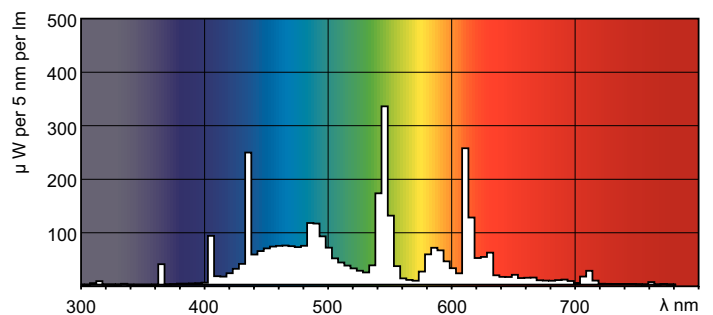

MASTER TL-D 90 De Luxe

MASTER TL-D 90 De Luxe 18W/965 1SL/10

Low-pressure mercury discharge lamps with a tubular 26 mm envelope

Product data

General Information		LLMF 2000 h Rated	
Cap base	G13 [Medium Bi-Pin Fluorescent]	LLMF 4000 h Rated	96 %
Life to 10% failures (nom.)	12000 h	LLMF 6000 h Rated	95 %
Life to 50% failures (nom.)	15000 h	LLMF 8000 h Rated	94 %
Life to 50% failures preheat (nom.)	20000 h	LLMF 12000 h Rated	93 %
LSF 2000 h Rated	99 %	LLMF 16000 h Rated	92 %
LSF 4000 h Rated	99 %	LLMF 20000 h Rated	91 %
LSF 6000 h Rated	99 %		90 %
LSF 8000 h Rated	99 %	Operating and Electrical	
LSF 12000 h Rated	89 %	Power (Rated) (Nom)	18.0 W
LSF 16000 h Rated	33 %	Lamp current (nom.)	0.360 A
LSF 20000 h Rated	2 %	Temperature	
		Design temperature (nom.)	25 °C
		Controls and Dimming	
		Dimmable	yes
		Approval and Application	
		Energy efficiency label (EEL)	B
		Mercury (Hg) content (nom.)	2 mg
		Energy Consumption kWh/1000 h	22 kWh
Light Technical			
Colour code	965 [CCT of 6,500 K]		
Luminous flux (nom.)	1150 lm		
Luminous flux (rated) (nom.)	1150 lm		
Colour designation	Cool Daylight		
Chromaticity coordinate X (nom.)	309		
Chromaticity coordinate Y (nom.)	323		
Correlated colour temperature (nom.)	6500 K		
Luminous efficacy (rated) (nom.)	63.9 lm/W		
Color rendering index (nom.)	93		

Dimensional drawing

Product	D (max)	A (max)	B (max)	B (min)	C (max)
MASTER TL-D 90 De Luxe 18W/965 SLV/10	28 mm	589.8 mm	596.9 mm	594.5 mm	604 mm

TL-D De Luxe 18W/965

Photometric data

Lightcolour TL-D de Luxe /965