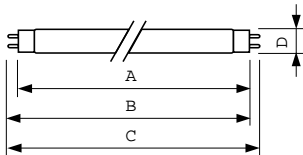

MASTER TL-D 90 De Luxe

MASTER TL-D 90 De Luxe 18W/965 1SL/10

Low-pressure mercury discharge lamps with a tubular 26 mm envelope

Product data

General Information		LLMF 2000 h Rated	
Cap base	G13 [Medium Bi-Pin Fluorescent]	LLMF 4000 h Rated	96 %
Life to 10% failures (nom.)	12000 h	LLMF 6000 h Rated	95 %
Life to 50% failures (nom.)	15000 h	LLMF 8000 h Rated	94 %
Life to 50% failures preheat (nom.)	20000 h	LLMF 12000 h Rated	93 %
LSF 2000 h Rated	99 %	LLMF 16000 h Rated	92 %
LSF 4000 h Rated	99 %	LLMF 20000 h Rated	91 %
LSF 6000 h Rated	99 %		90 %
LSF 8000 h Rated	99 %	Operating and Electrical	
LSF 12000 h Rated	89 %	Power (Rated) (Nom)	18.0 W
LSF 16000 h Rated	33 %	Lamp current (nom.)	0.360 A
LSF 20000 h Rated	2 %	Temperature	
		Design temperature (nom.)	25 °C
		Controls and Dimming	
		Dimmable	yes
		Approval and Application	
		Energy efficiency label (EEL)	B
		Mercury (Hg) content (nom.)	2 mg
		Energy Consumption kWh/1000 h	22 kWh
Light Technical			
Colour code	965 [CCT of 6,500 K]		
Luminous flux (nom.)	1150 lm		
Luminous flux (rated) (nom.)	1150 lm		
Colour designation	Cool Daylight		
Chromaticity coordinate X (nom.)	309		
Chromaticity coordinate Y (nom.)	323		
Correlated colour temperature (nom.)	6500 K		
Luminous efficacy (rated) (nom.)	63.9 lm/W		
Color rendering index (nom.)	93		

Numerator – packs per outer box	10
Material no. (12NC)	928043596581
Net weight (piece)	71.000 g
ILCOS Code	FD-18/65/1A-E-G13

Warnings and Safety

- A lamp breaking is extremely unlikely to have any impact on your health. If a lamp breaks, ventilate the room for 30 minutes and remove the parts, preferably with gloves. Put them in a sealed plastic bag and take it to your local waste facilities for recycling. Do not use a vacuum cleaner.

Dimensional drawing

Product	D (max)	A (max)	B (max)	B (min)	C (max)
MASTER TL-D 90 De Luxe 18W/965 SLV/10	28 mm	589.8 mm	596.9 mm	594.5 mm	604 mm

TL-D De Luxe 18W/965

Photometric data

Lightcolour TL-D de Luxe /965