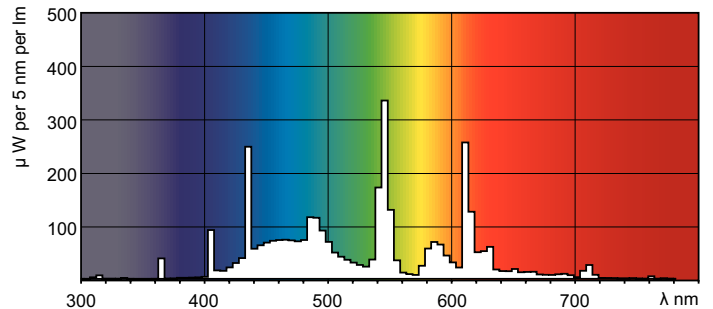

Correlated Color Temperature (Nom)	6500 K
Luminous Efficacy (rated) (Nom)	63.9 lm/W
Color Rendering Index (Nom)	93
LLMF 2000 h Rated	96 %
LLMF 4000 h Rated	95 %
LLMF 6000 h Rated	94 %
LLMF 8000 h Rated	93 %
LLMF 12000 h Rated	92 %
LLMF 16000 h Rated	91 %
LLMF 20000 h Rated	90 %

Dimensional drawing

Product	D (max)	A (max)	B (max)	B (min)	C (max)
MASTER TL-D 90 De Luxe 18W/965 SLV/10	28 mm	589.8 mm	596.9 mm	594.5 mm	604 mm

TL-D De Luxe 18W/965

Photometric data

Lightcolor TL-D de Luxe /965