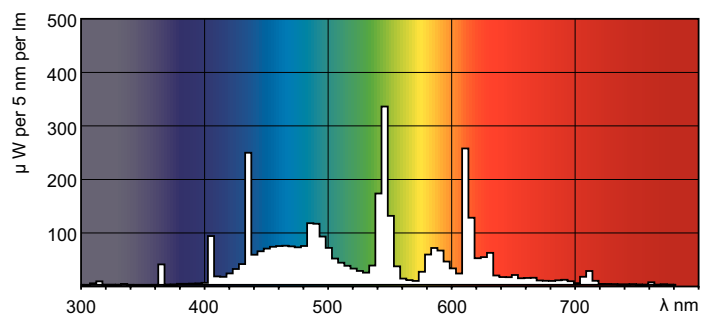

Correlated Color Temperature (Nom)	6500 K
Luminous Efficacy (rated) (Nom)	63.9 lm/W
Color Rendering Index (Nom)	93
LLMF 2000 h Rated	96 %
LLMF 4000 h Rated	95 %
LLMF 6000 h Rated	94 %
LLMF 8000 h Rated	93 %
LLMF 12000 h Rated	92 %
LLMF 16000 h Rated	91 %
LLMF 20000 h Rated	90 %

Dimensional drawing

Product	D (max)	A (max)	B (max)	B (min)	C (max)
MASTER TL-D 90 De Luxe 18W/965 SLV/10	28 mm	589.8 mm	596.9 mm	594.5 mm	604 mm

TL-D De Luxe 18W/965

Photometric data

Lightcolor TL-D de Luxe /965