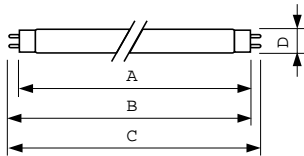

MASTER TL-D 90 Graphica

MASTER TL-D 90 Graphica 18W/950 1SL/10

Low-pressure mercury discharge lamps with a tubular 26 mm envelope

Product data

General Information		Depreciation 2000 hrs	
Cap-Base	G13 [Medium Bi-Pin Fluorescent]	Depreciation 2000 hrs	93 %
Life To 10% Failures (Nom)	6000 h	LLMF 4000 h Rated	90 %
Life to 50% Failures (Nom)	8000 h	Depreciation 5000 hrs	88 %
Life to 50% Failures Preheat (Nom)	10000 h	LLMF 8000 h Rated	85 %
LSF 2000 h Rated	99 %	LLMF 12000 h Rated	82 %
LSF 4000 h Rated	99 %	LLMF 16000 h Rated	80 %
LSF 6000 h Rated	99 %	LLMF 20000 h Rated	78 %
LSF 8000 h Rated	99 %		
LSF 12000 h Rated	89 %	Operating and Electrical	
LSF 16000 h Rated	33 %	Power (Rated) (Nom)	18.0 W
LSF 20000 h Rated	2 %	Lamp Current (Nom)	0.360 A
		Temperature	
		Design Temperature (Nom)	25 °C
		Controls and Dimming	
		Dimmable	Yes
		Approval and Application	
		Energy Efficiency Label	B
		Mercury (Hg) Content (Nom)	2 mg
		Energy Consumption kWh/1000 h	22 kWh
Light Technical			
Colour Code	950 [CCT of 5000K]		
Luminous Flux (Nom)	990 lm		
Luminous Flux (Rated) (Nom)	990 lm		
Colour Designation	Daylight		
Chromaticity Coordinate X (Nom)	348		
Chromaticity Coordinate Y (Nom)	360		
Colour Temperature, horizontal (Nom)	5300 K		
Luminous Efficacy (rated) (Nom)	52.8 lm/W		
Colour Rendering Index horiz (Nom)	95		

Numerator - Packs per outer box	10
Material Nr. (12NC)	928043795081
Net Weight (Piece)	71.000 g
ILCOS Code	FD-18/53/1A-E-G13

Warnings and Safety

- A lamp breaking is extremely unlikely to have any impact on your health. If a lamp breaks, ventilate the room for 30 minutes and remove the parts, preferably with gloves. Put them in a sealed plastic bag and take it to your local waste facilities for recycling. Do not use a vacuum cleaner.

Dimensional drawing

Product	D (max)	A (max)	B (max)	B (min)	C (max)
MASTER TL-D 90 Graphica 18W/950 SLV/10	28 mm	589.8 mm	596.9 mm	594.5 mm	604 mm

TL-D Graphica 18W/950

Photometric data

Lightcolour TL-D Graphica /950