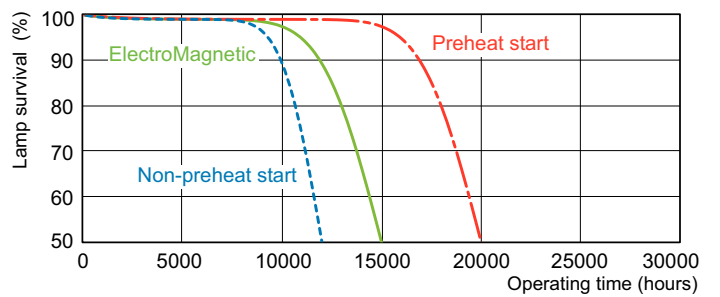

Photometric data

Spectral Power Distribution Colour - MASTER TL-D 90 Graphica 18W/952 SLV/10

Lifetime

Life Expectancy Diagram - MASTER TL-D 90 Graphica 18W/952 SLV/10

Life Expectancy Diagram - MASTER TL-D 90 Graphica 18W/952 SLV/10