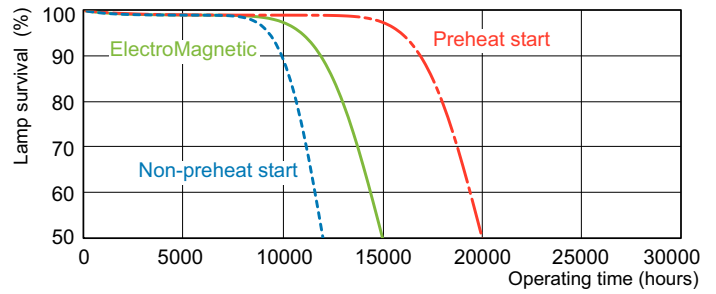

MASTER TL-D 90 Graphica

Lifetime