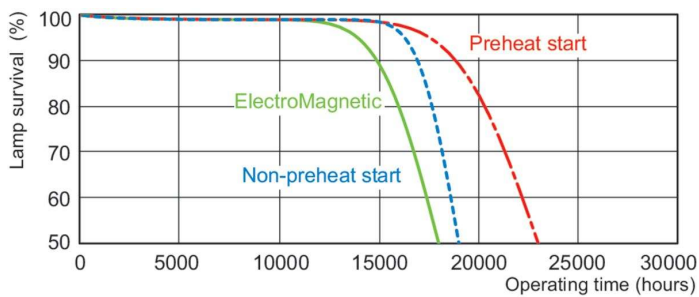

Photometric data

Spectral Power Distribution Colour - MASTER TL-D 90 Graphica 18W/952 SLV/10

Lifetime

Life Expectancy Diagram - MASTER TL-D 90 Graphica 18W/952 SLV/10

Life Expectancy Diagram - MASTER TL-D 90 Graphica 18W/952 SLV/10