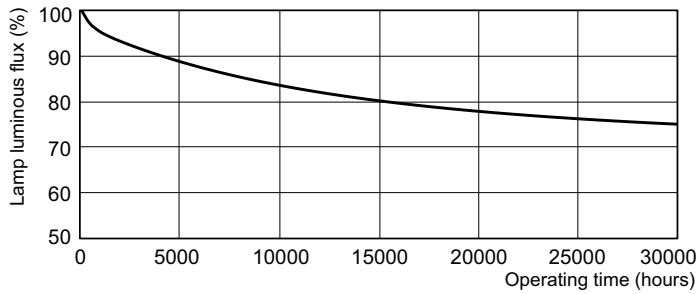

MASTER TL-D 90 Graphica

MASTER TL-D 90 Graphica 18W/950 1SL/10

Low-pressure mercury discharge lamps with a tubular 26 mm envelope

Product data

General Information		Depreciation 2000 hrs	
Cap-Base	G13 [Medium Bi-Pin Fluorescent]	Depreciation 2000 hrs	93 %
Life To 10% Failures (Nom)	6000 h	LLMF 4000 h Rated	90 %
Life to 50% Failures (Nom)	8000 h	Depreciation 5000 hrs	88 %
Life to 50% Failures Preheat (Nom)	10000 h	LLMF 8000 h Rated	85 %
LSF 2000 h Rated	99 %	LLMF 12000 h Rated	82 %
LSF 4000 h Rated	99 %	LLMF 16000 h Rated	80 %
LSF 6000 h Rated	99 %	LLMF 20000 h Rated	78 %
LSF 8000 h Rated	99 %		
LSF 12000 h Rated	89 %	Operating and Electrical	
LSF 16000 h Rated	33 %	Power (Rated) (Nom)	18.0 W
LSF 20000 h Rated	2 %	Lamp Current (Nom)	0.360 A
		Temperature	
		Design Temperature (Nom)	25 °C
		Controls and Dimming	
		Dimmable	Yes
		Approval and Application	
		Energy Efficiency Label	B
		Mercury (Hg) Content (Nom)	2 mg
		Energy Consumption kWh/1000 h	22 kWh
Light Technical			
Colour Code	950 [CCT of 5000K]		
Luminous Flux (Nom)	990 lm		
Luminous Flux (Rated) (Nom)	990 lm		
Colour Designation	Daylight		
Chromaticity Coordinate X (Nom)	348		
Chromaticity Coordinate Y (Nom)	360		
Colour Temperature, horizontal (Nom)	5300 K		
Luminous Efficacy (rated) (Nom)	52.8 lm/W		
Colour Rendering Index horiz (Nom)	95		

Lightcolour TL-D Graphica /950

MASTER TL-D 90 Graphica

Lifetime

MASTER TL-D 90 Graphica Life Expectancy 12 h cycle

MASTER TL-D 90 Graphica Life Expectancy 3 h cycle

MASTER TL-D 90 Graphica Lumen Maintenance 3 h + 12 h cycle