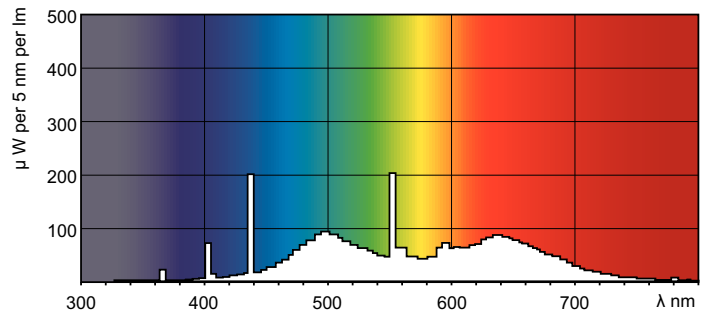

MASTER TL-D 90 Graphica

MASTER TL-D 90 Graphica 18W/950 1SL/10

Low-pressure mercury discharge lamps with a tubular 26 mm envelope

Product data

General Information		Depreciation 2000 hrs	
Cap-Base	G13 [Medium Bi-Pin Fluorescent]	Depreciation 2000 hrs	93 %
Life To 10% Failures (Nom)	6000 h	LLMF 4000 h Rated	90 %
Life to 50% Failures (Nom)	8000 h	Depreciation 5000 hrs	88 %
Life to 50% Failures Preheat (Nom)	10000 h	LLMF 8000 h Rated	85 %
LSF 2000 h Rated	99 %	LLMF 12000 h Rated	82 %
LSF 4000 h Rated	99 %	LLMF 16000 h Rated	80 %
LSF 6000 h Rated	99 %	LLMF 20000 h Rated	78 %
LSF 8000 h Rated	99 %		
LSF 12000 h Rated	89 %	Operating and Electrical	
LSF 16000 h Rated	33 %	Power (Rated) (Nom)	18.0 W
LSF 20000 h Rated	2 %	Lamp Current (Nom)	0.360 A
		Temperature	
		Design Temperature (Nom)	25 °C
		Controls and Dimming	
		Dimmable	Yes
		Approval and Application	
		Energy Efficiency Label	B
		Mercury (Hg) Content (Nom)	2 mg
		Energy Consumption kWh/1000 h	22 kWh
Light Technical			
Colour Code	950 [CCT of 5000K]		
Luminous Flux (Nom)	990 lm		
Luminous Flux (Rated) (Nom)	990 lm		
Colour Designation	Daylight		
Chromaticity Coordinate X (Nom)	348		
Chromaticity Coordinate Y (Nom)	360		
Colour Temperature, horizontal (Nom)	5300 K		
Luminous Efficacy (rated) (Nom)	52.8 lm/W		
Colour Rendering Index horiz (Nom)	95		

Dimensional drawing

Product	D (max)	A (max)	B (max)	B (min)	C (max)
MASTER TL-D 90 Graphica 18W/950 SLV/10	28 mm	589.8 mm	596.9 mm	594.5 mm	604 mm

TL-D Graphica 18W/950

Photometric data

Lightcolour TL-D Graphica /950