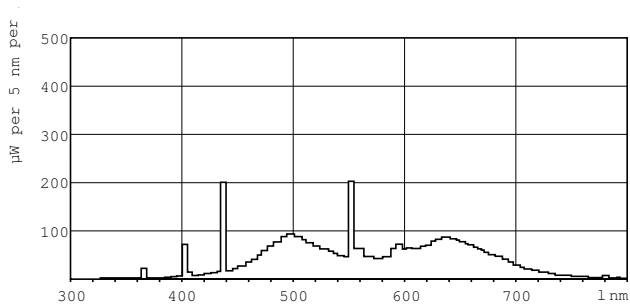

MASTER TL-D 90 Graphica

MASTER TL-D 90 Graphica 18W/950 1SL/10

Low-pressure mercury discharge lamps with a tubular 26 mm envelope

Product data

General Information		Depreciation 2000 hrs	
Cap-Base	G13 [Medium Bi-Pin Fluorescent]	Depreciation 2000 hrs	93 %
Life To 10% Failures (Nom)	6000 h	LLMF 4000 h Rated	90 %
Life to 50% Failures (Nom)	8000 h	Depreciation 5000 hrs	88 %
Life to 50% Failures Preheat (Nom)	10000 h	LLMF 8000 h Rated	85 %
LSF 2000 h Rated	99 %	LLMF 12000 h Rated	82 %
LSF 4000 h Rated	99 %	LLMF 16000 h Rated	80 %
LSF 6000 h Rated	99 %	LLMF 20000 h Rated	78 %
LSF 8000 h Rated	99 %		
LSF 12000 h Rated	89 %	Operating and Electrical	
LSF 16000 h Rated	33 %	Power (Rated) (Nom)	18.0 W
LSF 20000 h Rated	2 %	Lamp Current (Nom)	0.360 A
		Temperature	
		Design Temperature (Nom)	25 °C
		Controls and Dimming	
		Dimmable	Yes
		Approval and Application	
		Energy Efficiency Label	B
		Mercury (Hg) Content (Nom)	2 mg
		Energy Consumption kWh/1000 h	22 kWh
Light Technical			
Colour Code	950 [CCT of 5000K]		
Luminous Flux (Nom)	990 lm		
Luminous Flux (Rated) (Nom)	990 lm		
Colour Designation	Daylight		
Chromaticity Coordinate X (Nom)	348		
Chromaticity Coordinate Y (Nom)	360		
Colour Temperature, horizontal (Nom)	5300 K		
Luminous Efficacy (rated) (Nom)	52.8 lm/W		
Colour Rendering Index horiz (Nom)	95		

Numerator - Packs per outer box	10
Material Nr. (12NC)	928043795081
Net Weight (Piece)	71.000 g
ILCOS Code	FD-18/53/1A-E-G13

Warnings and Safety

- A lamp breaking is extremely unlikely to have any impact on your health. If a lamp breaks, ventilate the room for 30 minutes and remove the parts, preferably with gloves. Put them in a sealed plastic bag and take it to your local waste facilities for recycling. Do not use a vacuum cleaner.

Dimensional drawing

Product	D (max)	A (max)	B (max)	B (min)	C (max)
MASTER TL-D 90 Graphica 18W/950 SLV/10	28 mm	589.8 mm	596.9 mm	594.5 mm	604 mm

TL-D Graphica 18W/950

Photometric data

Lightcolour TL-D Graphica /950