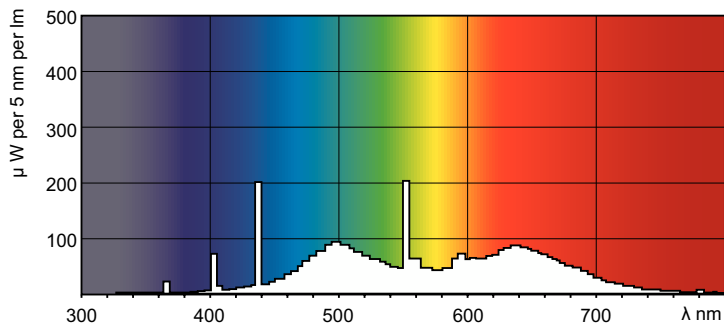

Product data

General Information	
Cap-Base	G13 [Medium Bi-Pin Fluorescent]
Flux measurement reference	Sphere
Life to 50% Failures (Nom)	8,000 hour(s)

Light Technical	
Color Code	952
Luminous Flux	960 lm
Color Designation	Daylight
Chromaticity Coordinate X (Nom)	0.34
Chromaticity Coordinate Y (Nom)	0.351
Correlated Color Temperature (Nom)	5200 K
Luminous Efficacy (rated) (Nom)	52.2 lm/W
Color rendering index (CRI)	95

MASTER TL-D 90 Graphica

EAN/UPC - Product/Case	8711500888501
Numerator - Packs per outer box	10
EAN/UPC - Case	8711500888518

Dimensional drawing

Product	D (max)	A (max)	B (max)	B (min)	C (max)
MASTER TL-D 90 Graphica 18W/952 SLV/10	28 mm	589.8 mm	596.9 mm	594.5 mm	604 mm

Photometric data

Spectral Power Distribution Colour - MASTER TL-D 90 Graphica 18W/952 SLV/10

Lifetime

Life Expectancy Diagram - MASTER TL-D 90 Graphica 18W/952 SLV/10

Life Expectancy Diagram - MASTER TL-D 90 Graphica 18W/952 SLV/10