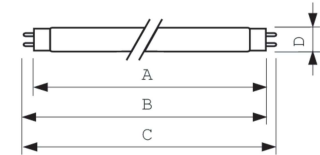

Product data

General Information	
Cap-Base	G13 [Medium Bi-Pin Fluorescent]
Flux measurement reference	Sphere
Life to 50% Failures (Nom)	8,000 hour(s)

Light Technical	
Color Code	952
Luminous Flux	960 lm
Color Designation	Daylight
Chromaticity Coordinate X (Nom)	0.34
Chromaticity Coordinate Y (Nom)	0.351
Correlated Color Temperature (Nom)	5200 K
Luminous Efficacy (rated) (Nom)	52.2 lm/W
Color rendering index (CRI)	95

MASTER TL-D 90 Graphica

EAN/UPC - Product/Case	8711500888501
Numerator - Packs per outer box	10
EAN/UPC - Case	8711500888518

Dimensional drawing

Product	D (max)	A (max)	B (max)	B (min)	C (max)
MASTER TL-D 90 Graphica 18W/952 SLV/10	28 mm	589.8 mm	596.9 mm	594.5 mm	604 mm