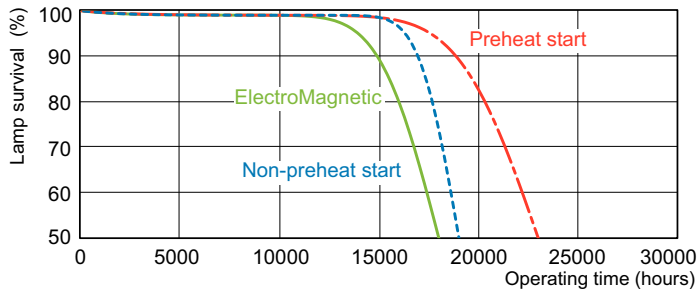

MASTER TL-D 90 Graphica

Lifetime