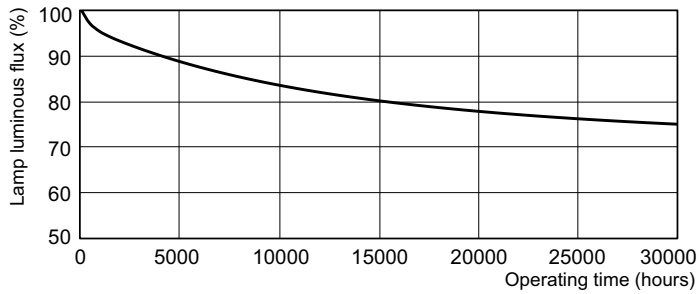

MASTER TL-D 90 Graphica Life Expectancy 12 h cycle

MASTER TL-D 90 Graphica Life Expectancy 3 h cycle

MASTER TL-D 90 Graphica Lumen Maintenance 3 h + 12 h cycle