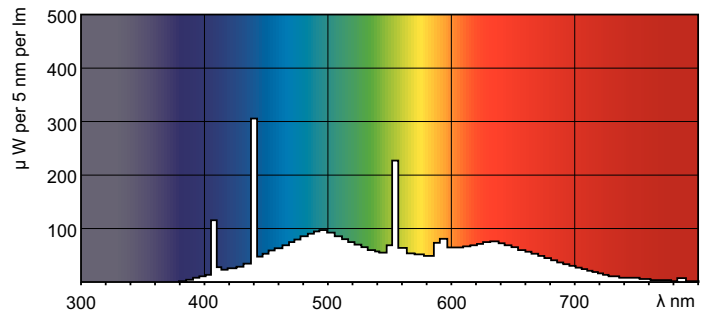

MASTER TL-D 90 Graphica

Product Data	
Full product code	871150088852525
Order product name	MASTER TL-D 90 Graphica 18W/965 SLV/10
EAN/UPC - Product	8711500888525
Order code	88852525
Numerator - Quantity Per Pack	1

Numerator - Packs per outer box	10
Material Nr. (12NC)	928043796581
Net Weight (Piece)	71.000 g
ILCOS Code	FD-18/65/1A-E-G13

Warnings and Safety

- A lamp breaking is extremely unlikely to have any impact on your health. If a lamp breaks, ventilate the room for 30 minutes and remove the parts, preferably with gloves. Put them in a sealed plastic bag and take it to your local waste facilities for recycling. Do not use a vacuum cleaner.

Dimensional drawing

Product	D (max)	A (max)	B (max)	B (min)	C (max)
MASTER TL-D 90 Graphica 18W/965 SLV/10	28 mm	589.8 mm	596.9 mm	594.5 mm	604 mm

TL-D Graphica 18W/965

Photometric data

Lightcolour TL-D Graphica /965

Lightcolour TL-D Graphica /965