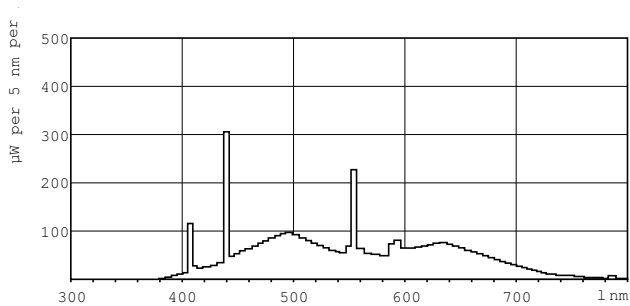

MASTER TL-D 90 Graphica

Product Data	
Full product code	871150088852525
Order product name	MASTER TL-D 90 Graphica 18W/965 SLV/10
EAN/UPC - Product	8711500888525
Order code	88852525
Numerator - Quantity Per Pack	1

Numerator - Packs per outer box	10
Material Nr. (12NC)	928043796581
Net Weight (Piece)	71.000 g
ILCOS Code	FD-18/65/1A-E-G13

Warnings and Safety

- A lamp breaking is extremely unlikely to have any impact on your health. If a lamp breaks, ventilate the room for 30 minutes and remove the parts, preferably with gloves. Put them in a sealed plastic bag and take it to your local waste facilities for recycling. Do not use a vacuum cleaner.

Dimensional drawing

Product	D (max)	A (max)	B (max)	B (min)	C (max)
MASTER TL-D 90 Graphica 18W/965 SLV/10	28 mm	589.8 mm	596.9 mm	594.5 mm	604 mm

TL-D Graphica 18W/965

Photometric data

Lightcolour TL-D Graphica /965

Lightcolour TL-D Graphica /965