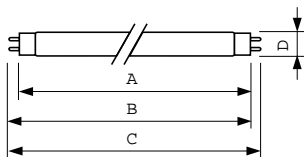

## Dimensional drawing

Product	D (max)	A (max)	B (max)	B (min)	C (max)
MASTER TL-D 90 Graphica 18W/965 SLV/10	28 mm	589.8 mm	596.9 mm	594.5 mm	604 mm