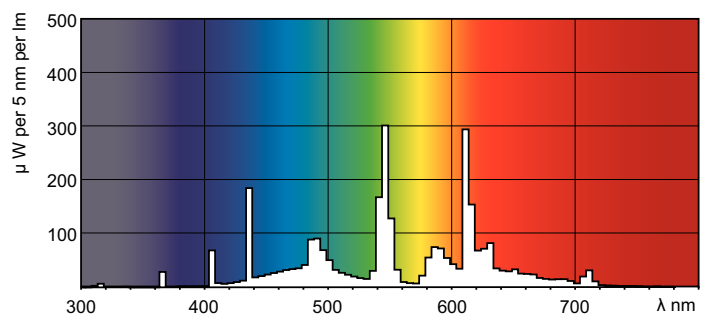

Product data

General Information	
Cap-Base	G13 [Medium Bi-Pin Fluorescent]
Life To 10% Failures (Nom)	12000 h
Life to 50% Failures (Nom)	15000 h
Life to 50% Failures Preheat (Nom)	20000 h
LSF 2000 h Rated	99 %
LSF 4000 h Rated	99 %
LSF 6000 h Rated	99 %
LSF 8000 h Rated	99 %
LSF 12000 h Rated	89 %
LSF 16000 h Rated	33 %
LSF 20000 h Rated	2 %
Light Technical	
Color Code	940 [CCT of 4000K]
Luminous Flux (Nom)	2800 lm
Luminous Flux (Rated) (Nom)	2800 lm
Color Designation	Cool White (CW)
Chromaticity Coordinate X (Nom)	381
Chromaticity Coordinate Y (Nom)	379

Correlated Color Temperature (Nom)	4000 K
Luminous Efficacy (rated) (Nom)	77.8 lm/W
Color Rendering Index (Nom)	91
LLMF 2000 h Rated	96 %
LLMF 4000 h Rated	95 %
LLMF 6000 h Rated	94 %
LLMF 8000 h Rated	93 %
LLMF 12000 h Rated	92 %
LLMF 16000 h Rated	91 %
LLMF 20000 h Rated	90 %
Operating and Electrical	
Power (Rated) (Nom)	36.0 W
Lamp Current (Nom)	0.440 A
Temperature	
Design Temperature (Nom)	25 °C

Dimensional drawing

Product	D (max)	A (max)	B (max)	B (min)	C (max)
MASTER TL-D 90 De Luxe 36W/940 SLV/10	28 mm	1199.4 mm	1206.5 mm	1204.1 mm	1213.6 mm

TL-D De Luxe 36W/940

Photometric data

Lightcolor TL-D de Luxe /940

Lightcolor TL-D de Luxe /940

MASTER TL-D 90 De Luxe

Lifetime

MASTER TL-D 90 De Luxe Life Expectancy 12 h cycle

MASTER TL-D 90 De Luxe Life Expectancy 3 h cycle

MASTER TL-D 90 De Luxe Lumen Maintenance 3 h + 12 h cycle