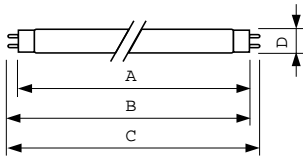

## Dimensional drawing

Product	D (max)	A (max)	B (max)	B (min)	C (max)
MASTER TL-D 90 De Luxe 36W/950 SLV/10	28 mm	1199.4 mm	1206.5 mm	1204.1 mm	1213.6 mm