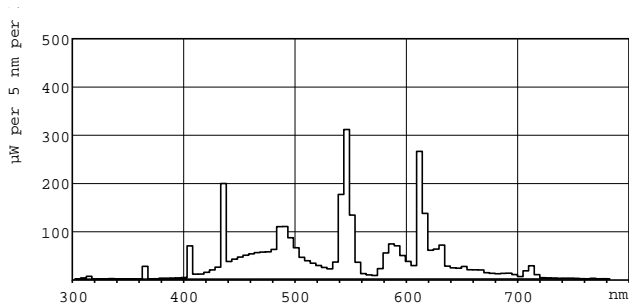

MASTER TL-D 90 De Luxe

Product Data

Full product code	871150088860025
Order product name	MASTER TL-D 90 De Luxe 36W/950 SLV/10
EAN/UPC - Product	8711500888600
Order code	88860025
Numerator - Quantity Per Pack	1

Numerator - Packs per outer box	10
Material Nr. (12NC)	928044595081
Net Weight (Piece)	135.000 g
ILCOS Code	FD-36/53/1A-E-G13

Warnings and Safety

- A lamp breaking is extremely unlikely to have any impact on your health. If a lamp breaks, ventilate the room for 30 minutes and remove the parts, preferably with gloves. Put them in a sealed plastic bag and take it to your local waste facilities for recycling. Do not use a vacuum cleaner.

Dimensional drawing

Product	D (max)	A (max)	B (max)	B (min)	C (max)
MASTER TL-D 90 De Luxe 36W/950 SLV/10	28 mm	1199.4 mm	1206.5 mm	1204.1 mm	1213.6 mm

TL-D De Luxe 36W/950

Photometric data

Lightcolour TL-D de Luxe /950