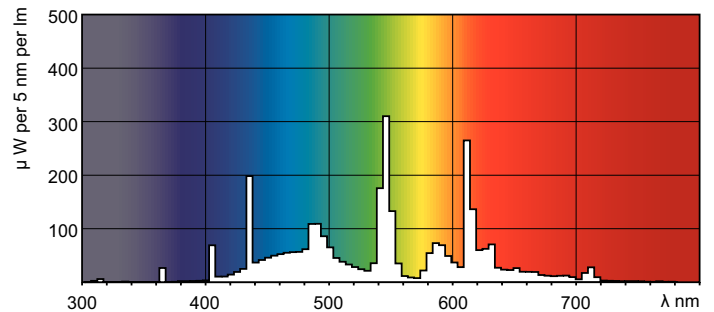

Lightcolour TL-D de Luxe /950