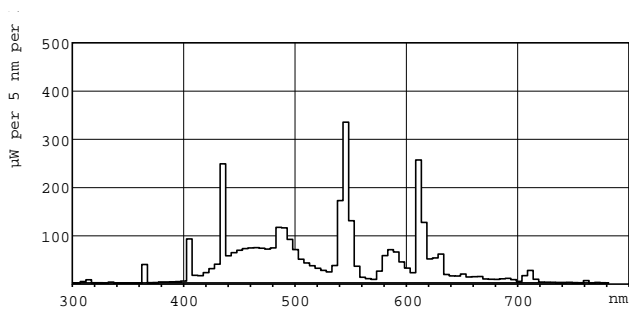

MASTER TL-D 90 De Luxe

MASTER TL-D 90 De Luxe 36W/965 1SL/10

Low-pressure mercury discharge lamps with a tubular 26 mm envelope

Product data

General Information	
Cap base	G13 [Medium Bi-Pin Fluorescent]
Life to 10% failures (nom.)	12000 h
Life to 50% failures (nom.)	15000 h
Life to 50% failures preheat (nom.)	20000 h
LSF 2000 h Rated	99 %
LSF 4000 h Rated	99 %
LSF 6000 h Rated	99 %
LSF 8000 h Rated	99 %
LSF 12000 h Rated	89 %
LSF 16000 h Rated	33 %
LSF 20000 h Rated	2 %

Numerator – packs per outer box	10
Material no. (12NC)	928044596581
Net weight (piece)	135.000 g
ILCOS Code	FD-36/65/1A-E-G13

Warnings and Safety

- A lamp breaking is extremely unlikely to have any impact on your health. If a lamp breaks, ventilate the room for 30 minutes and remove the parts, preferably with gloves. Put them in a sealed plastic bag and take it to your local waste facilities for recycling. Do not use a vacuum cleaner.

Dimensional drawing

Product	D (max)	A (max)	B (max)	B (min)	C (max)
MASTER TL-D 90 De Luxe 36W/965 SLV/10	28 mm	1199.4 mm	1206.5 mm	1204.1 mm	1213.6 mm

TL-D De Luxe 36W/965

Photometric data

Lightcolour TL-D de Luxe /965