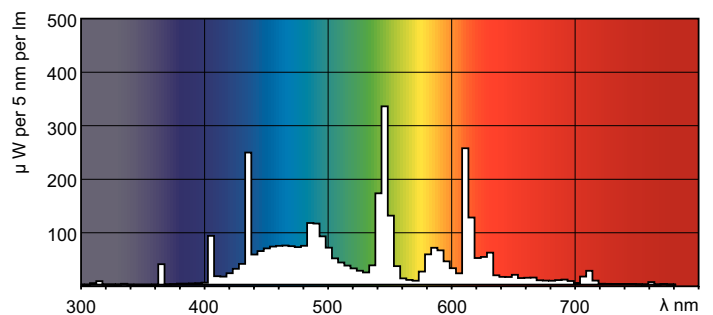

MASTER TL-D 90 De Luxe

MASTER TL-D 90 De Luxe 36W/965 1SL/10

Low-pressure mercury discharge lamps with a tubular 26 mm envelope

Product data

General Information	
Cap base	G13 [Medium Bi-Pin Fluorescent]
Life to 10% failures (nom.)	12000 h
Life to 50% failures (nom.)	15000 h
Life to 50% failures preheat (nom.)	20000 h
LSF 2000 h Rated	99 %
LSF 4000 h Rated	99 %
LSF 6000 h Rated	99 %
LSF 8000 h Rated	99 %
LSF 12000 h Rated	89 %
LSF 16000 h Rated	33 %
LSF 20000 h Rated	2 %

Light Technical	
Colour code	965 [CCT of 6,500 K]
Luminous flux (nom.)	2800 lm
Luminous flux (rated) (nom.)	2800 lm
Colour designation	Cool Daylight
Chromaticity coordinate X (nom.)	309
Chromaticity coordinate Y (nom.)	322
Correlated colour temperature (nom.)	6500 K
Luminous efficacy (rated) (nom.)	77.8 lm/W
Color rendering index (nom.)	93

Dimensional drawing

Product	D (max)	A (max)	B (max)	B (min)	C (max)
MASTER TL-D 90 De Luxe 36W/965 SLV/10	28 mm	1199.4 mm	1206.5 mm	1204.1 mm	1213.6 mm

TL-D De Luxe 36W/965

Photometric data

Lightcolour TL-D de Luxe /965