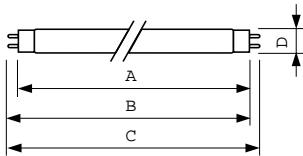

Numerator – packs per outer box	10
Material no. (12NC)	928044596581
Net weight (piece)	135.000 g
ILCOS Code	FD-36/65/1A-E-G13

Warnings and Safety

- A lamp breaking is extremely unlikely to have any impact on your health. If a lamp breaks, ventilate the room for 30 minutes and remove the parts, preferably with gloves. Put them in a sealed plastic bag and take it to your local waste facilities for recycling. Do not use a vacuum cleaner.

Dimensional drawing

Product	D (max)	A (max)	B (max)	B (min)	C (max)
MASTER TL-D 90 De Luxe 36W/965 SLV/10	28 mm	1199.4 mm	1206.5 mm	1204.1 mm	1213.6 mm

TL-D De Luxe 36W/965

Photometric data

MASTER TL-D 90 De Luxe