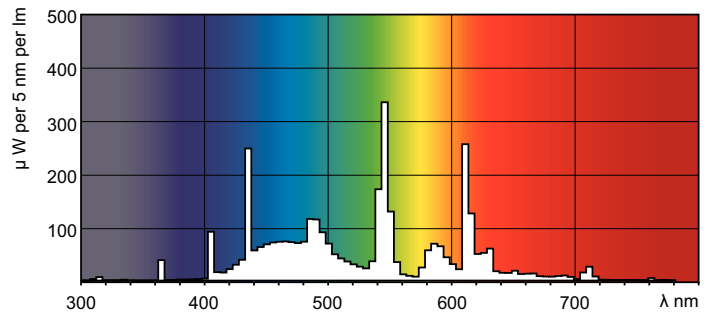

MASTER TL-D 90 De Luxe

MASTER TL-D 90 De Luxe 36W/965 SLV/10

Low-pressure mercury discharge lamps with a tubular 26 mm envelope

Product data

General Information	
Cap base	G13 [Medium Bi-Pin Fluorescent]
Life to 10% failures (nom.)	12000 h
Life to 50% failures (nom.)	15000 h
Life to 50% failures preheat (nom.)	20000 h
LSF 2000 h Rated	99 %
LSF 4000 h Rated	99 %
LSF 6000 h Rated	99 %
LSF 8000 h Rated	99 %
LSF 12000 h Rated	89 %
LSF 16000 h Rated	33 %
LSF 20000 h Rated	2 %
Light Technical	
Colour Code	965 [CCT of 6500K]
Lamp Luminous Flux 25°C EL (Nom)	2800 lm
Lamp Luminous Flux (Nom)	2800 lm
Colour Designation	Cool Daylight
Chromaticity coordinate X (nom.)	309
Chromaticity coordinate Y (nom.)	322
Colour Temperature, horizontal (Nom)	6500 K
Lamp Luminous Efficacy EM (Nom)	77.8 lm/W
Colour Rendering Index, horiz (Nom)	93

Dimensional drawing

Product	D (max)	A (max)	B (max)	B (min)	C (max)
MASTER TL-D 90 De Luxe 36W/965 SLV/10	28 mm	1199.4 mm	1206.5 mm	1204.1 mm	1213.6 mm

TL-D De Luxe 36W/965

Photometric data

MASTER TL-D 90 De Luxe