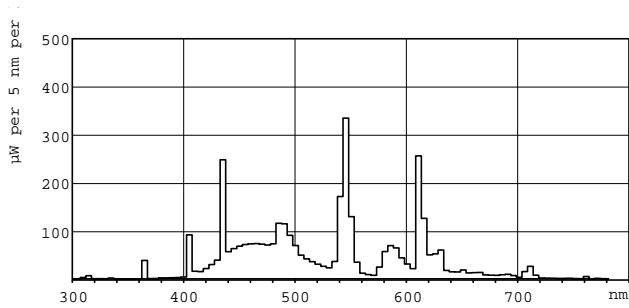

MASTER TL-D 90 De Luxe

MASTER TL-D 90 De Luxe 36W/965 SLV/10

Low-pressure mercury discharge lamps with a tubular 26 mm envelope

Product data

General Information	
Cap base	G13 [Medium Bi-Pin Fluorescent]
Life to 10% failures (nom.)	12000 h
Life to 50% failures (nom.)	15000 h
Life to 50% failures preheat (nom.)	20000 h
LSF 2000 h Rated	99 %
LSF 4000 h Rated	99 %
LSF 6000 h Rated	99 %
LSF 8000 h Rated	99 %
LSF 12000 h Rated	89 %
LSF 16000 h Rated	33 %
LSF 20000 h Rated	2 %
Light Technical	
Colour Code	965 [CCT of 6500K]
Lamp Luminous Flux 25°C EL (Nom)	2800 lm
Lamp Luminous Flux (Nom)	2800 lm
Colour Designation	Cool Daylight
Chromaticity coordinate X (nom.)	309
Chromaticity coordinate Y (nom.)	322
Colour Temperature, horizontal (Nom)	6500 K
Lamp Luminous Efficacy EM (Nom)	77.8 lm/W
Colour Rendering Index, horiz (Nom)	93

Numerator – packs per outer box	10
Material no. (12NC)	928044596581
Net weight (piece)	135.000 g
ILCOS Code	FD-36/65/1A-E-G13

Warnings and Safety

- A lamp breaking is extremely unlikely to have any impact on your health. If a lamp breaks, ventilate the room for 30 minutes and remove the parts, preferably with gloves. Put them in a sealed plastic bag and take it to your local waste facilities for recycling. Do not use a vacuum cleaner.

Dimensional drawing

Product	D (max)	A (max)	B (max)	B (min)	C (max)
MASTER TL-D 90 De Luxe 36W/965 SLV/10	28 mm	1199.4 mm	1206.5 mm	1204.1 mm	1213.6 mm

TL-D De Luxe 36W/965

Photometric data

MASTER TL-D 90 De Luxe