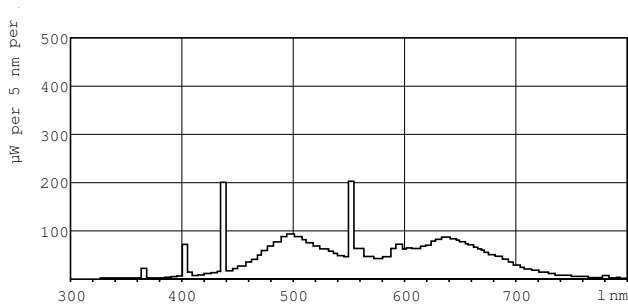

MASTER TL-D 90 Graphica

MASTER TL-D 90 Graphica 36W/950 1SL/10

Low-pressure mercury discharge lamps with a tubular 26 mm envelope

Product data

General Information		Depreciation 2000 hrs	
Cap-Base	G13 [Medium Bi-Pin Fluorescent]	LLMF 4000 h Rated	93 %
Life To 10% Failures (Nom)	6000 h	Depreciation 5000 hrs	90 %
Life to 50% Failures (Nom)	8000 h	LLMF 8000 h Rated	88 %
Life to 50% Failures Preheat (Nom)	10000 h	LLMF 12000 h Rated	85 %
LSF 2000 h Rated	99 %	LLMF 16000 h Rated	82 %
LSF 4000 h Rated	99 %	LLMF 20000 h Rated	80 %
LSF 6000 h Rated	99 %		78 %
LSF 8000 h Rated	99 %	Operating and Electrical	
LSF 12000 h Rated	89 %	Power (Rated) (Nom)	36.0 W
LSF 16000 h Rated	33 %	Lamp Current (Nom)	0.440 A
LSF 20000 h Rated	2 %	Temperature	
		Design Temperature (Nom)	25 °C
		Controls and Dimming	
		Dimmable	Yes
		Approval and Application	
		Energy Efficiency Label	B
		Mercury (Hg) Content (Nom)	2 mg
		Energy Consumption kWh/1000 h	43 kWh
Light Technical			
Colour Code	950 [CCT of 5000K]		
Luminous Flux (Nom)	2330 lm		
Luminous Flux (Rated) (Nom)	2330 lm		
Colour Designation	Daylight		
Chromaticity Coordinate X (Nom)	348		
Chromaticity Coordinate Y (Nom)	360		
Colour Temperature, horizontal (Nom)	5300 K		
Luminous Efficacy (rated) (Nom)	65 lm/W		
Colour Rendering Index horiz (Nom)	95		

Numerator - Packs per outer box	10
Material Nr. (12NC)	928044795081
Net Weight (Piece)	135.000 g
ILCOS Code	FD-36/53/1A-E-G13

Warnings and Safety

- A lamp breaking is extremely unlikely to have any impact on your health. If a lamp breaks, ventilate the room for 30 minutes and remove the parts, preferably with gloves. Put them in a sealed plastic bag and take it to your local waste facilities for recycling. Do not use a vacuum cleaner.

Dimensional drawing

Product	D (max)	A (max)	B (max)	B (min)	C (max)
MASTER TL-D 90	28 mm	1199.4 mm	1206.5 mm	1204.1 mm	1213.6 mm
Graphica 36W/950					
SLV/10					

TL-D Graphica 36W/950

Photometric data

Lightcolour TL-D Graphica /950