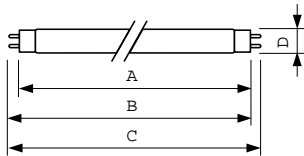

MASTER TL-D 90 Graphica

MASTER TL-D 90 Graphica 36W/950 1SL/10

Low-pressure mercury discharge lamps with a tubular 26 mm envelope

Product data

General Information		Depreciation 2000 hrs	
Cap-Base	G13 [Medium Bi-Pin Fluorescent]	LLMF 4000 h Rated	93 %
Life To 10% Failures (Nom)	6000 h	Depreciation 5000 hrs	90 %
Life to 50% Failures (Nom)	8000 h	LLMF 8000 h Rated	88 %
Life to 50% Failures Preheat (Nom)	10000 h	LLMF 12000 h Rated	85 %
LSF 2000 h Rated	99 %	LLMF 16000 h Rated	82 %
LSF 4000 h Rated	99 %	LLMF 20000 h Rated	80 %
LSF 6000 h Rated	99 %		78 %
LSF 8000 h Rated	99 %	Operating and Electrical	
LSF 12000 h Rated	89 %	Power (Rated) (Nom)	36.0 W
LSF 16000 h Rated	33 %	Lamp Current (Nom)	0.440 A
LSF 20000 h Rated	2 %	Temperature	
		Design Temperature (Nom)	25 °C
		Controls and Dimming	
		Dimmable	Yes
		Approval and Application	
		Energy Efficiency Label	B
		Mercury (Hg) Content (Nom)	2 mg
		Energy Consumption kWh/1000 h	43 kWh
Light Technical			
Colour Code	950 [CCT of 5000K]		
Luminous Flux (Nom)	2330 lm		
Luminous Flux (Rated) (Nom)	2330 lm		
Colour Designation	Daylight		
Chromaticity Coordinate X (Nom)	348		
Chromaticity Coordinate Y (Nom)	360		
Colour Temperature, horizontal (Nom)	5300 K		
Luminous Efficacy (rated) (Nom)	65 lm/W		
Colour Rendering Index horiz (Nom)	95		

Numerator - Packs per outer box	10
Material Nr. (12NC)	928044795081
Net Weight (Piece)	135.000 g
ILCOS Code	FD-36/53/1A-E-G13

Warnings and Safety

- A lamp breaking is extremely unlikely to have any impact on your health. If a lamp breaks, ventilate the room for 30 minutes and remove the parts, preferably with gloves. Put them in a sealed plastic bag and take it to your local waste facilities for recycling. Do not use a vacuum cleaner.

Dimensional drawing

Product	D (max)	A (max)	B (max)	B (min)	C (max)
MASTER TL-D 90	28 mm	1199.4 mm	1206.5 mm	1204.1 mm	1213.6 mm
Graphica 36W/950					
SLV/10					

TL-D Graphica 36W/950

Photometric data

Lightcolour TL-D Graphica /950