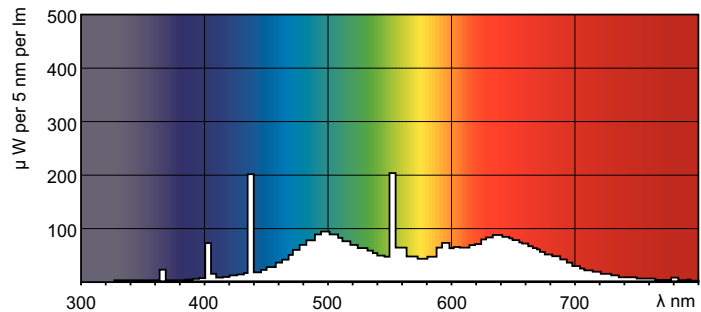

MASTER TL-D 90 Graphica

MASTER TL-D 90 Graphica 36W/950 1SL/10

Low-pressure mercury discharge lamps with a tubular 26 mm envelope

Product data

General Information		Depreciation 2000 hrs	
Cap-Base	G13 [Medium Bi-Pin Fluorescent]	LLMF 4000 h Rated	93 %
Life To 10% Failures (Nom)	6000 h	Depreciation 5000 hrs	90 %
Life to 50% Failures (Nom)	8000 h	LLMF 8000 h Rated	88 %
Life to 50% Failures Preheat (Nom)	10000 h	LLMF 12000 h Rated	85 %
LSF 2000 h Rated	99 %	LLMF 16000 h Rated	82 %
LSF 4000 h Rated	99 %	LLMF 20000 h Rated	80 %
LSF 6000 h Rated	99 %		78 %
LSF 8000 h Rated	99 %	Operating and Electrical	
LSF 12000 h Rated	89 %	Power (Rated) (Nom)	36.0 W
LSF 16000 h Rated	33 %	Lamp Current (Nom)	0.440 A
LSF 20000 h Rated	2 %	Temperature	
		Design Temperature (Nom)	25 °C
		Controls and Dimming	
		Dimmable	Yes
		Approval and Application	
		Energy Efficiency Label	B
		Mercury (Hg) Content (Nom)	2 mg
		Energy Consumption kWh/1000 h	43 kWh
Light Technical			
Colour Code	950 [CCT of 5000K]		
Luminous Flux (Nom)	2330 lm		
Luminous Flux (Rated) (Nom)	2330 lm		
Colour Designation	Daylight		
Chromaticity Coordinate X (Nom)	348		
Chromaticity Coordinate Y (Nom)	360		
Colour Temperature, horizontal (Nom)	5300 K		
Luminous Efficacy (rated) (Nom)	65 lm/W		
Colour Rendering Index horiz (Nom)	95		

Numerator - Packs per outer box	10
Material Nr. (12NC)	928044795081
Net Weight (Piece)	135.000 g
ILCOS Code	FD-36/53/1A-E-G13

Warnings and Safety

- A lamp breaking is extremely unlikely to have any impact on your health. If a lamp breaks, ventilate the room for 30 minutes and remove the parts, preferably with gloves. Put them in a sealed plastic bag and take it to your local waste facilities for recycling. Do not use a vacuum cleaner.

Dimensional drawing

Product	D (max)	A (max)	B (max)	B (min)	C (max)
MASTER TL-D 90	28 mm	1199.4 mm	1206.5 mm	1204.1 mm	1213.6 mm
Graphica 36W/950					
SLV/10					

TL-D Graphica 36W/950

Photometric data

Lightcolour TL-D Graphica /950