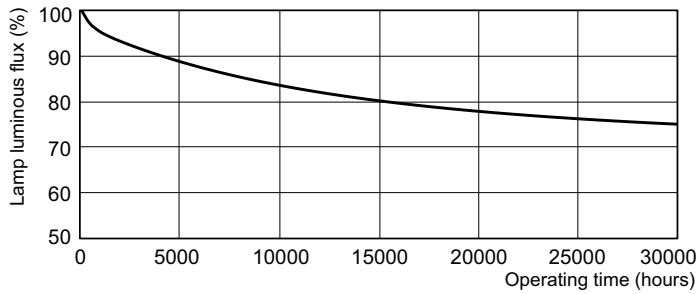

MASTER TL-D 90 Graphica

MASTER TL-D 90 Graphica 36W/950 1SL/10

Low-pressure mercury discharge lamps with a tubular 26 mm envelope

Product data

General Information		Depreciation 2000 hrs	
Cap-Base	G13 [Medium Bi-Pin Fluorescent]	LLMF 4000 h Rated	93 %
Life To 10% Failures (Nom)	6000 h	Depreciation 5000 hrs	90 %
Life to 50% Failures (Nom)	8000 h	LLMF 8000 h Rated	88 %
Life to 50% Failures Preheat (Nom)	10000 h	LLMF 12000 h Rated	85 %
LSF 2000 h Rated	99 %	LLMF 16000 h Rated	82 %
LSF 4000 h Rated	99 %	LLMF 20000 h Rated	80 %
LSF 6000 h Rated	99 %		78 %
LSF 8000 h Rated	99 %	Operating and Electrical	
LSF 12000 h Rated	89 %	Power (Rated) (Nom)	36.0 W
LSF 16000 h Rated	33 %	Lamp Current (Nom)	0.440 A
LSF 20000 h Rated	2 %	Temperature	
		Design Temperature (Nom)	25 °C
		Controls and Dimming	
		Dimmable	Yes
		Approval and Application	
		Energy Efficiency Label	B
		Mercury (Hg) Content (Nom)	2 mg
		Energy Consumption kWh/1000 h	43 kWh
Light Technical			
Colour Code	950 [CCT of 5000K]		
Luminous Flux (Nom)	2330 lm		
Luminous Flux (Rated) (Nom)	2330 lm		
Colour Designation	Daylight		
Chromaticity Coordinate X (Nom)	348		
Chromaticity Coordinate Y (Nom)	360		
Colour Temperature, horizontal (Nom)	5300 K		
Luminous Efficacy (rated) (Nom)	65 lm/W		
Colour Rendering Index horiz (Nom)	95		

Lightcolour TL-D Graphica /950

MASTER TL-D 90 Graphica

Lifetime

MASTER TL-D 90 Graphica Life Expectancy 12 h cycle

MASTER TL-D 90 Graphica Life Expectancy 3 h cycle

MASTER TL-D 90 Graphica Lumen Maintenance 3 h + 12 h cycle