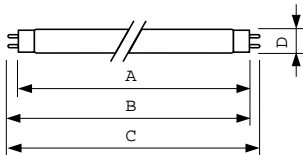

Energy Efficiency Label (EEL)	B
Mercury (Hg) Content (Nom)	2 mg

MASTER TL-D 90 Graphica

Energy Consumption kWh/1000 h	43 kWh
Product Data	
Full product code	871150088864825
Order product name	MASTER TL-D 90 Graphica 36W/950 SLV/10
EAN/UPC - Product	8711500888648
Order code	928044795081

Dimensional drawing

Product	D (max)	A (max)	B (max)	B (min)	C (max)
MASTER TL-D 90	28 mm	1199.4 mm	1206.5 mm	1204.1 mm	1213.6 mm
Graphica 36W/950					
SLV/10					

TL-D Graphica 36W/950

Photometric data

Lightcolor TL-D Graphica /950