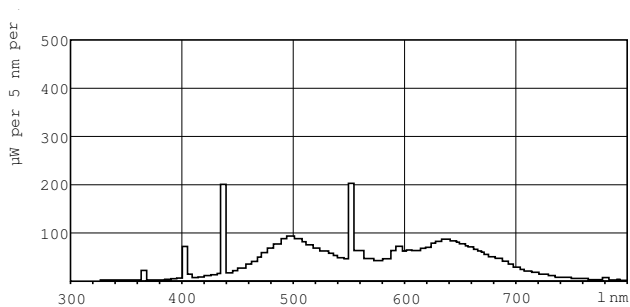

Energy Efficiency Label (EEL)	B
Mercury (Hg) Content (Nom)	2 mg

MASTER TL-D 90 Graphica

Energy Consumption kWh/1000 h	43 kWh
Product Data	
Full product code	871150088864825
Order product name	MASTER TL-D 90 Graphica 36W/950 SLV/10
EAN/UPC - Product	8711500888648
Order code	928044795081

Numerator - Quantity Per Pack	1
Numerator - Packs per outer box	10
Material Nr. (12NC)	928044795081
Net Weight (Piece)	135.000 g
ILCOS Code	FD-36/53/1A-E-G13

Warnings and Safety

- A lamp breaking is extremely unlikely to have any impact on your health. If a lamp breaks, ventilate the room for 30 minutes and remove the parts, preferably with gloves. Put them in a sealed plastic bag and take it to your local waste facilities for recycling. Do not use a vacuum cleaner.

Dimensional drawing

Product	D (max)	A (max)	B (max)	B (min)	C (max)
MASTER TL-D 90	28 mm	1199.4 mm	1206.5 mm	1204.1 mm	1213.6 mm
Graphica 36W/950					
SLV/10					

TL-D Graphica 36W/950

Photometric data

Lightcolor TL-D Graphica /950