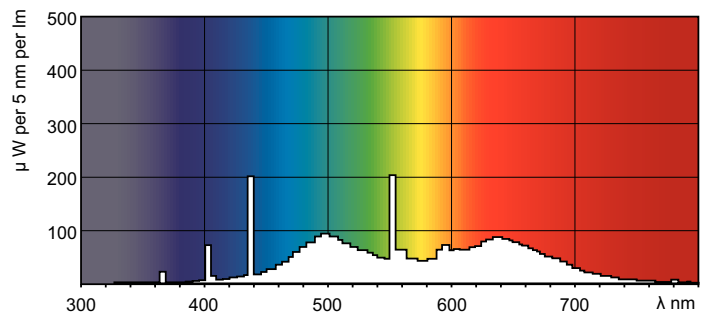

Product data

General Information	
Cap-Base	G13 [Medium Bi-Pin Fluorescent]
Life To 10% Failures (Nom)	6000 h
Life to 50% Failures (Nom)	8000 h
Life to 50% Failures Preheat (Nom)	10000 h
LSF 2000 h Rated	99 %
LSF 4000 h Rated	99 %
LSF 6000 h Rated	99 %
LSF 8000 h Rated	99 %
LSF 12000 h Rated	89 %
LSF 16000 h Rated	33 %
LSF 20000 h Rated	2 %
Light Technical	
Color Code	950 [CCT of 5000K]
Luminous Flux (Nom)	2330 lm
Luminous Flux (Rated) (Nom)	2330 lm
Color Designation	Daylight
Chromaticity Coordinate X (Nom)	348
Chromaticity Coordinate Y (Nom)	360
Correlated Color Temperature (Nom)	5300 K
Luminous Efficacy (rated) (Nom)	65 lm/W

Dimensional drawing

Product	D (max)	A (max)	B (max)	B (min)	C (max)
MASTER TL-D 90	28 mm	1199.4 mm	1206.5 mm	1204.1 mm	1213.6 mm
Graphica 36W/950					
SLV/10					

TL-D Graphica 36W/950

Photometric data

Lightcolor TL-D Graphica /950