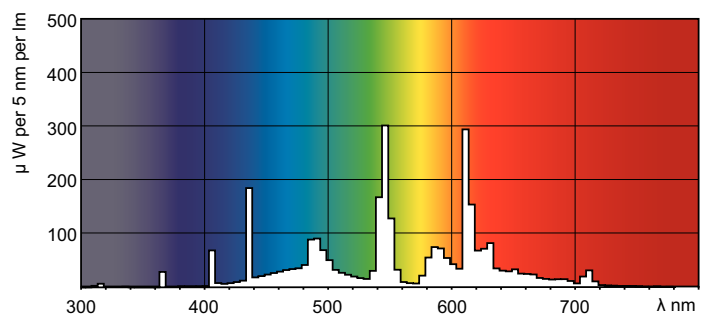

Correlated Color Temperature (Nom)	4000 K
Luminous Efficacy (rated) (Nom)	78.6 lm/W
Color Rendering Index (Nom)	91
LLMF 2000 h Rated	96 %
LLMF 4000 h Rated	95 %
LLMF 6000 h Rated	94 %
LLMF 8000 h Rated	93 %
LLMF 12000 h Rated	92 %
LLMF 16000 h Rated	91 %
LLMF 20000 h Rated	90 %
Operating and Electrical	
Power (Rated) (Nom)	58.5 W
Lamp Current (Nom)	0.670 A
Temperature	
Design Temperature (Nom)	25 °C

Dimensional drawing

Product	D (max)	A (max)	B (max)	B (min)	C (max)
MASTER TL-D 90 De Luxe 58W/940 SLV/10	28 mm	1500.0 mm	1507.1 mm	1504.7 mm	1514.2 mm

TL-D De Luxe 58W/940

Photometric data

Lightcolor TL-D de Luxe /940

Lightcolor TL-D de Luxe /940

MASTER TL-D 90 De Luxe

Lifetime

MASTER TL-D 90 De Luxe Life Expectancy 12 h cycle

MASTER TL-D 90 De Luxe Life Expectancy 3 h cycle

MASTER TL-D 90 De Luxe Lumen Maintenance 3 h + 12 h cycle