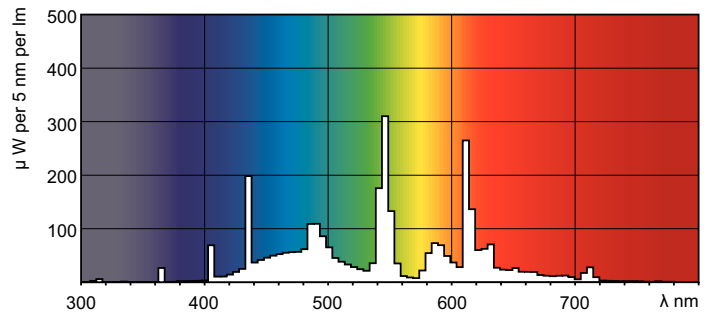

MASTER TL-D 90 De Luxe

MASTER TL-D 90 De Luxe 58W/950 1SL/10

Low-pressure mercury discharge lamps with a tubular 26 mm envelope

Product data

General Information	
Cap-Base	G13 [Medium Bi-Pin Fluorescent]
Life To 10% Failures (Nom)	12000 h
Life to 50% Failures (Nom)	15000 h
Life to 50% Failures Preheat (Nom)	20000 h
LSF 2000 h Rated	99 %
LSF 4000 h Rated	99 %
LSF 6000 h Rated	99 %
LSF 8000 h Rated	99 %
LSF 12000 h Rated	89 %
LSF 16000 h Rated	33 %
LSF 20000 h Rated	2 %
Light Technical	
Colour Code	950 [CCT of 5000K]
Luminous Flux (Nom)	4550 lm
Luminous Flux (Rated) (Nom)	4550 lm
Colour Designation	Daylight
Chromaticity Coordinate X (Nom)	340
Chromaticity Coordinate Y (Nom)	352
Colour Temperature, horizontal (Nom)	5300 K
Luminous Efficacy (rated) (Nom)	77.8 lm/W
Colour Rendering Index horiz (Nom)	92

Dimensional drawing

Product	D (max)	A (max)	B (max)	B (min)	C (max)
MASTER TL-D 90 De Luxe 58W/950 SLV/10	28 mm	1500.0 mm	1507.1 mm	1504.7 mm	1514.2 mm

TL-D De Luxe 58W/950

Photometric data

Lightcolour TL-D de Luxe /950

Lightcolour TL-D de Luxe /950

MASTER TL-D 90 De Luxe

Lifetime

MASTER TL-D 90 De Luxe Life Expectancy 12 h cycle

MASTER TL-D 90 De Luxe Life Expectancy 3 h cycle

MASTER TL-D 90 De Luxe Lumen Maintenance 3 h + 12 h cycle