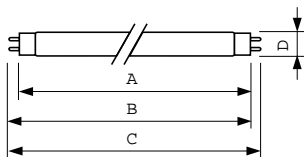

MASTER TL-D 90 De Luxe

Product Data	
Full product code	871150088871625
Order product name	MASTER TL-D 90 De Luxe 58W/950 SLV/10
EAN/UPC - Product	8711500888716
Order code	88871625
Numerator - Quantity Per Pack	1

Numerator - Packs per outer box	10
Material Nr. (12NC)	928045095081
Net Weight (Piece)	167.000 g
ILCOS Code	FD-58/53/1A-E-G13

Warnings and Safety

- A lamp breaking is extremely unlikely to have any impact on your health. If a lamp breaks, ventilate the room for 30 minutes and remove the parts, preferably with gloves. Put them in a sealed plastic bag and take it to your local waste facilities for recycling. Do not use a vacuum cleaner.

Dimensional drawing

Product	D (max)	A (max)	B (max)	B (min)	C (max)
MASTER TL-D 90 De Luxe 58W/950 SLV/10	28 mm	1500.0 mm	1507.1 mm	1504.7 mm	1514.2 mm

TL-D De Luxe 58W/950

Photometric data

Lightcolour TL-D de Luxe /950