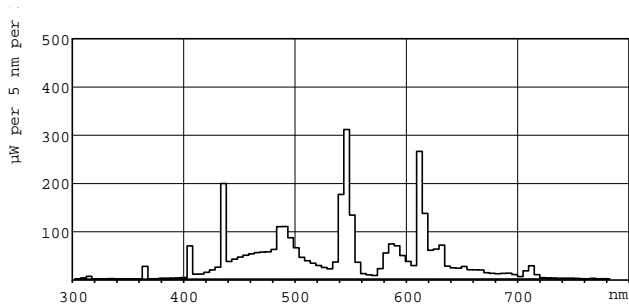

MASTER TL-D 90 De Luxe

MASTER TL-D 90 De Luxe 58W/950 1SL/10

Low-pressure mercury discharge lamps with a tubular 26 mm envelope

Product data

General Information	
Cap-Base	G13 [Medium Bi-Pin Fluorescent]
Life To 10% Failures (Nom)	12000 h
Life to 50% Failures (Nom)	15000 h
Life to 50% Failures Preheat (Nom)	20000 h
LSF 2000 h Rated	99 %
LSF 4000 h Rated	99 %
LSF 6000 h Rated	99 %
LSF 8000 h Rated	99 %
LSF 12000 h Rated	89 %
LSF 16000 h Rated	33 %
LSF 20000 h Rated	2 %
Light Technical	
Colour Code	950 [CCT of 5000K]
Luminous Flux (Nom)	4550 lm
Luminous Flux (Rated) (Nom)	4550 lm
Colour Designation	Daylight
Chromaticity Coordinate X (Nom)	340
Chromaticity Coordinate Y (Nom)	352
Colour Temperature, horizontal (Nom)	5300 K
Luminous Efficacy (rated) (Nom)	77.8 lm/W
Colour Rendering Index horiz (Nom)	92

Numerator - Packs per outer box	10
Material Nr. (12NC)	928045095081
Net Weight (Piece)	167.000 g
ILCOS Code	FD-58/53/1A-E-G13

Warnings and Safety

- A lamp breaking is extremely unlikely to have any impact on your health. If a lamp breaks, ventilate the room for 30 minutes and remove the parts, preferably with gloves. Put them in a sealed plastic bag and take it to your local waste facilities for recycling. Do not use a vacuum cleaner.

Dimensional drawing

Product	D (max)	A (max)	B (max)	B (min)	C (max)
MASTER TL-D 90 De Luxe 58W/950 SLV/10	28 mm	1500.0 mm	1507.1 mm	1504.7 mm	1514.2 mm

TL-D De Luxe 58W/950

Photometric data

Lightcolour TL-D de Luxe /950