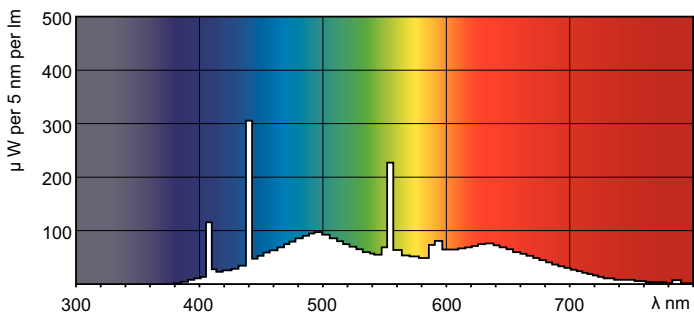

Product data

General Information	
Cap-Base	G13 [Medium Bi-Pin Fluorescent]
Life To 10% Failures (Nom)	6000 h
Life to 50% Failures (Nom)	8000 h
Life to 50% Failures Preheat (Nom)	10000 h
LSF 2000 h Rated	99 %
LSF 4000 h Rated	99 %
LSF 6000 h Rated	99 %
LSF 8000 h Rated	99 %
LSF 12000 h Rated	89 %
LSF 16000 h Rated	33 %
LSF 20000 h Rated	2 %
Light Technical	
Color Code	965 [CCT of 6500K]
Luminous Flux (Nom)	3350 lm
Luminous Flux (Rated) (Nom)	3350 lm
Color Designation	Cool Daylight
Chromaticity Coordinate X (Nom)	311
Chromaticity Coordinate Y (Nom)	324
Correlated Color Temperature (Nom)	6500 K
Luminous Efficacy (rated) (Nom)	57.3 lm/W

Temperature	
Design Temperature (Nom)	25 °C

Controls and Dimming	
Dimmable	Yes

Approval and Application	
Energy Efficiency Label (EEL)	B
Mercury (Hg) Content (Nom)	2 mg

MASTER TL-D 90 Graphica

Energy Consumption kWh/1000 h	69 kWh
Product Data	
Full product code	871150088877825
Order product name	MASTER TL-D 90 Graphica 58W/965 SLV/10
EAN/UPC - Product	8711500888778
Order code	928045296581

Dimensional drawing

Product	D (max)	A (max)	B (max)	B (min)	C (max)
MASTER TL-D 90 Graphica 58W/965 SLV/10	28 mm	1500.0 mm	1507.1 mm	1504.7 mm	1514.2 mm

TL-D Graphica 58W/965

Photometric data

Lightcolor TL-D Graphica /965