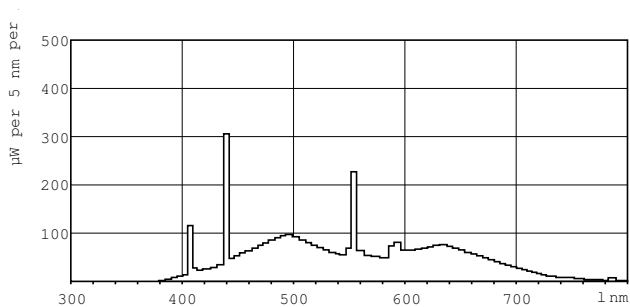

Temperature	
Design Temperature (Nom)	25 °C

Controls and Dimming	
Dimmable	Yes

Approval and Application	
Energy Efficiency Label (EEL)	B
Mercury (Hg) Content (Nom)	2 mg

MASTER TL-D 90 Graphica

Energy Consumption kWh/1000 h	69 kWh
Product Data	
Full product code	871150088877825
Order product name	MASTER TL-D 90 Graphica 58W/965 SLV/10
EAN/UPC - Product	8711500888778
Order code	928045296581

Numerator - Quantity Per Pack	1
Numerator - Packs per outer box	10
Material Nr. (12NC)	928045296581
Net Weight (Piece)	167.000 g
ILCOS Code	FD-58/65/1A-E-G13

Warnings and Safety

- A lamp breaking is extremely unlikely to have any impact on your health. If a lamp breaks, ventilate the room for 30 minutes and remove the parts, preferably with gloves. Put them in a sealed plastic bag and take it to your local waste facilities for recycling. Do not use a vacuum cleaner.

Dimensional drawing

Product	D (max)	A (max)	B (max)	B (min)	C (max)
MASTER TL-D 90 Graphica 58W/965 SLV/10	28 mm	1500.0 mm	1507.1 mm	1504.7 mm	1514.2 mm

TL-D Graphica 58W/965

Photometric data

Lightcolor TL-D Graphica /965