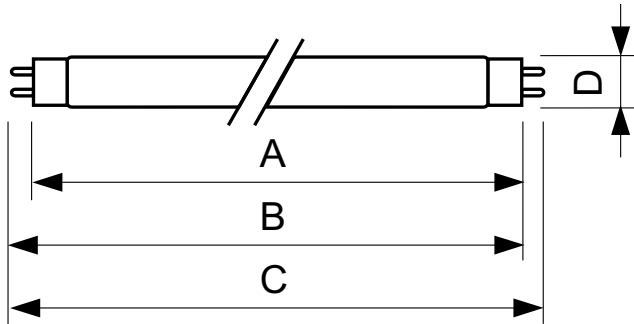

Operating and Electrical	
Power (Rated) (Nom)	18.0 W
Lamp Current (Nom)	0.360 A
Voltage (Nom)	59 V

Controls and Dimming	
Dimmable	Yes

Approval and Application	
Energy Efficiency Label (EEL)	B
Mercury (Hg) Content (Nom)	8.0 mg
Energy Consumption kWh/1000 h	22 kWh

Product Data	
Full product code	872790081578800
Order product name	TL-D 18W/54-765 1SL/25
EAN/UPC - Product	8727900815788
Order code	928047305451
Numerator - Quantity Per Pack	1
Numerator - Packs per outer box	25
Material Nr. (12NC)	928047305451
Net Weight (Piece)	71.000 g
ILCOS Code	FD-18/62/2A-E-G13

Dimensional drawing

TL-D 18W/54-765

Product	D (max)	A (max)	B (max)	B (min)	C (max)
TL-D 18W/54-765 1SL/25	28 mm	589.8 mm	596.9 mm	594.5 mm	604 mm

Photometric data

Lightcolor /54-765

Lightcolor /54-765

Lifetime