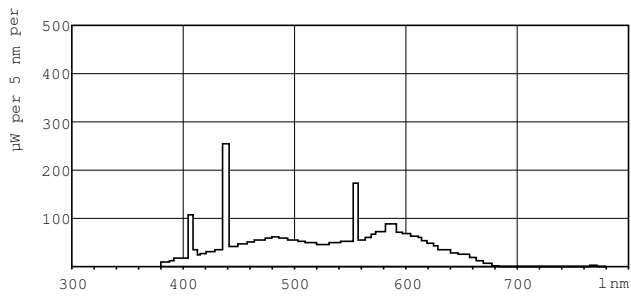

Dimensional drawing

TL-D 18W/54-765

Product	D (max)	A (max)	B (max)	B (min)	C (max)
TL-D 18W/54-765 1SL/25	28 mm	589.8 mm	596.9 mm	594.5 mm	604 mm

Photometric data

Lightcolor /54-765

Lightcolor /54-765

Lifetime