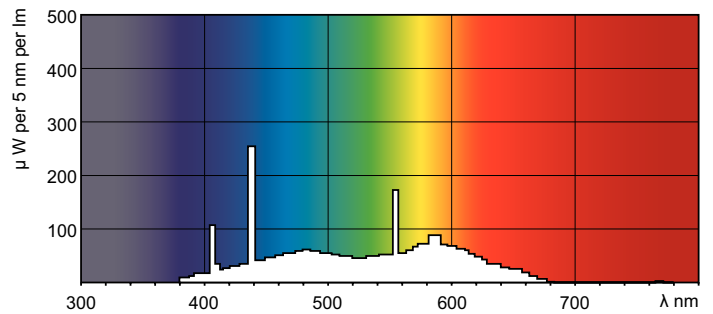

Dimensional drawing

TL-D 18W/54-765

Product	D (max)	A (max)	B (max)	B (min)	C (max)
TL-D 18W/54-765 1SL/25	28 mm	589.8 mm	596.9 mm	594.5 mm	604 mm

Photometric data

Lightcolor /54-765

Lightcolor /54-765

Lifetime

TL-D Standard Colours Life Expectancy 3 h cycle

TL-D Standard Colours Life Expectancy 12 h cycle

TL-D Standard Colours

Lifetime

TL-D Standard Colours Lumen Maintenance 3 h + 12 h cycle