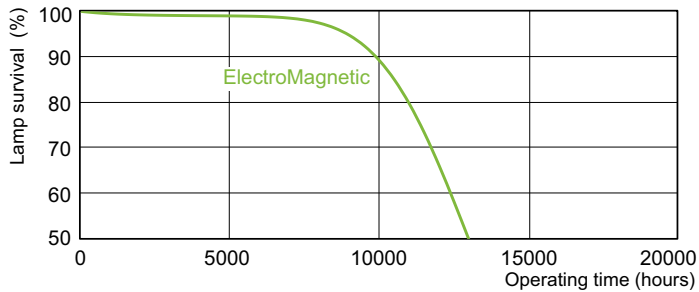

TL-D Standard Colours Life Expectancy 3 h cycle

TL-D Standard Colours Life Expectancy 12 h cycle

TL-D Standard Colours

Lifetime

TL-D Standard Colours Lumen Maintenance 3 h + 12 h cycle