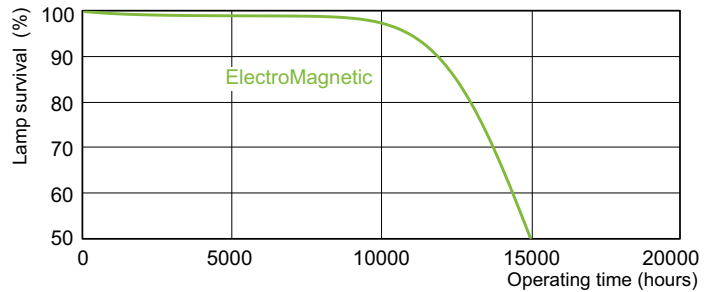

TL-D Standard Colours Life Expectancy 3 h cycle

TL-D Standard Colours Life Expectancy 12 h cycle

TL-D Standard Colours

Lifetime

TL-D Standard Colours Lumen Maintenance 3 h + 12 h cycle