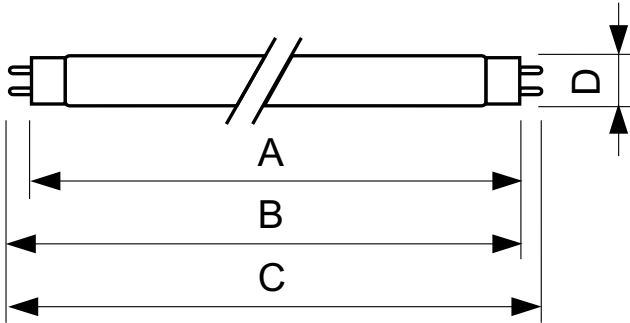

TL-D Colored

TL-D Colored 18W Red 1SL/25

This TL-D lamp (tube diameter 26 mm) helps to create special effects and atmospheres or attract attention by using red, green, blue and yellow light. Apart from using the specific colors, it is also possible to mix the colors to create white light. This lamp offers a high light output, thanks to the use of basic powders. Application areas include shops and showrooms, bars and restaurants, demonstration areas, sign lighting and entertainment stores.

Product data

General Information		Voltage (Nom)	
Cap base	G13 [Medium Bi-Pin Fluorescent]	59 V	
Life to 10% failures (nom.)	12000 h	Temperature	
Life to 50% failures (nom.)	15000 h	Design temperature (nom.)	25 °C
Light Technical		Controls and Dimming	
Colour Code	150	Dimmable	Yes
Luminous flux (nom.)	25 lm	Mechanical and Housing	
Luminous flux (rated) (nom.)	25 lm	Bulb shape	T8 [26 mm (T8)]
Colour designation	Red (HO)	Approval and Application	
LLMF 2000 h Rated	95 %	Mercury (Hg) content (nom.)	13.0 mg
Operating and Electrical		Energy consumption kWh/1,000 hours	26 kWh
Power (Rated) (Nom)	18.0 W		
Lamp current (nom.)	0.360 A		

TL-D Colored

Product Data

Full product code	871150072684140
Order product name	TL-D Colored 18W Red 1SL/25
EAN/UPC – product	8711500726841
Order code	72684140
SAP numerator – quantity per pack	1

Numerator – packs per outer box	25
SAP material	928048001505
SAP net weight (piece)	71.000 g

Dimensional drawing

TL-D 18W/150 Red

Product	D (max)	A (max)	B (max)	B (min)	C (max)
TL-D Colored 18W Red 1SL/25	28.0 mm	589.8 mm	596.9 mm	594.5 mm	604.0 mm

Photometric data

LDPB_TL-DCOL_150-Spectral power distribution B/W