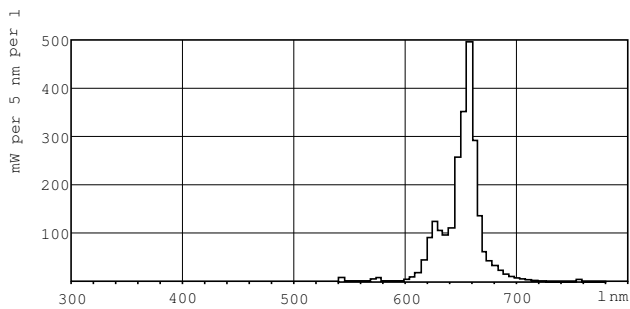

Product data

General Information		Voltage (Nom)	
Cap base	G13 [Medium Bi-Pin Fluorescent]	59 V	
Life to 10% failures (nom.)	12000 h	Temperature	
Life to 50% failures (nom.)	15000 h	Design temperature (nom.)	25 °C
Light Technical		Controls and Dimming	
Colour Code	150	Dimmable	Yes
Luminous flux (nom.)	25 lm	Mechanical and Housing	
Luminous flux (rated) (nom.)	25 lm	Bulb shape	T8 [26 mm (T8)]
Colour designation	Red (HO)	Approval and Application	
LLMF 2000 h Rated	95 %	Mercury (Hg) content (nom.)	13.0 mg
Operating and Electrical		Energy consumption kWh/1,000 hours	26 kWh
Power (Rated) (Nom)	18.0 W		
Lamp current (nom.)	0.360 A		

TL-D Colored

Product Data

Full product code	871150072684140
Order product name	TL-D Colored 18W Red 1SL/25
EAN/UPC – product	8711500726841
Order code	72684140
SAP numerator – quantity per pack	1

Numerator – packs per outer box	25
SAP material	928048001505
SAP net weight (piece)	71.000 g

Dimensional drawing

TL-D 18W/150 Red

Product	D (max)	A (max)	B (max)	B (min)	C (max)
TL-D Colored 18W Red 1SL/25	28.0 mm	589.8 mm	596.9 mm	594.5 mm	604.0 mm

Photometric data

LDPB_TL-DCOL_150-Spectral power distribution B/W