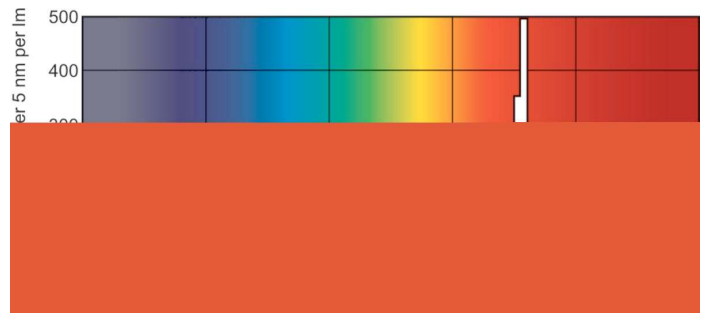

Dimensional drawing

TL-D 18W/150 Red

Product	D (max)	A (max)	B (max)	B (min)	C (max)
TL-D Colored 18W Red 1SL/25	28.0 mm	589.8 mm	596.9 mm	594.5 mm	604.0 mm

Photometric data

LDPB_TL-DCOL_150-Spectral power distribution B/W