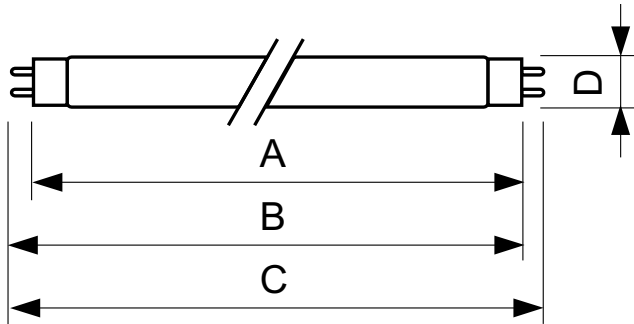

## TL-D Colored 18W Red 1SL/25

This TL-D lamp (tube diameter 26 mm) helps to create special effects and atmospheres or attract attention by using red, green, blue and yellow light. Apart from using the specific colors, it is also possible to mix the colors to create white light. This lamp offers a high light output, thanks to the use of basic powders. Application areas include shops and showrooms, bars and restaurants, demonstration areas, sign lighting and entertainment stores.

### Product data

General Information	
Cap-Base	G13 [ Medium Bi-Pin Fluorescent]
Life To 10% Failures (Nom)	12000 h
Life to 50% Failures (Nom)	15000 h
Light Technical	
Colour Code	150
Luminous Flux (Nom)	25 lm
Luminous Flux (Rated) (Nom)	25 lm
Colour Designation	Red (HO)
Depreciation 2000 hrs	95 %
Operating and Electrical	
Power (Rated) (Nom)	18.0 W
Lamp Current (Nom)	0.360 A
Voltage (Nom)	59 V
Temperature	
Design Temperature (Nom)	25 °C

Controls and Dimming	
Dimmable	Yes
Approval and Application	
Energy Efficiency Label	E
Mercury (Hg) Content (Nom)	13.0 mg
Energy Consumption kWh/1000 h	26 kWh
Product Data	
Full product code	871150072684140
Order product name	TL-D Colored 18W Red 1SL/25
EAN/UPC - Product	8711500726841
Order code	72684140
Numerator - Quantity Per Pack	1
Numerator - Packs per outer box	25
Material Nr. (12NC)	928048001505
Net Weight (Piece)	71.000 g

### Dimensional drawing

TL-D 18W/150 Red

Product	D (max)	A (max)	B (max)	B (min)	C (max)
TL-D Colored 18W Red	28.0 mm	589.8 mm	596.9 mm	594.5 mm	604.0 mm
1SL/25					