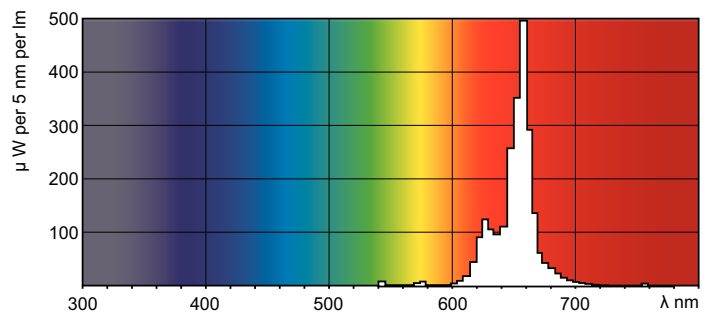

### Product data

General Information	
Cap-Base	G13 [ Medium Bi-Pin Fluorescent]
Life To 10% Failures (Nom)	12000 h
Life to 50% Failures (Nom)	15000 h
Light Technical	
Colour Code	150
Luminous Flux (Nom)	25 lm
Luminous Flux (Rated) (Nom)	25 lm
Colour Designation	Red (HO)
Depreciation 2000 hrs	95 %
Operating and Electrical	
Power (Rated) (Nom)	18.0 W
Lamp Current (Nom)	0.360 A
Voltage (Nom)	59 V
Temperature	
Design Temperature (Nom)	25 °C

### Dimensional drawing

TL-D 18W/150 Red

Product	D (max)	A (max)	B (max)	B (min)	C (max)
TL-D Colored 18W Red	28.0 mm	589.8 mm	596.9 mm	594.5 mm	604.0 mm
1SL/25					

### Photometric data

Lightcolor TL-D /150

Lightcolor TL-D /150