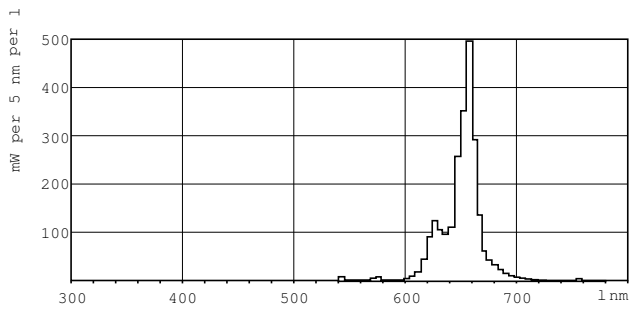

Photometric data

Lightcolor TL-D /150