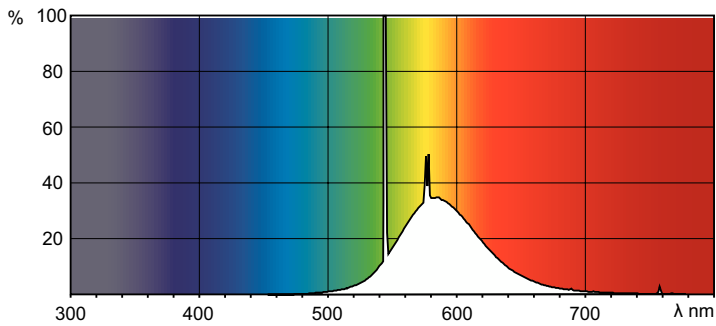

Product data

General Information		Controls and Dimming	
Cap-Base	G13 [Medium Bi-Pin Fluorescent]	Dimmable	Yes
Life to 50% Failures (Nom)	15,000 hour(s)		
Light Technical		Mechanical and Housing	
Color Code	160	Bulb Shape	T8 [26 mm (T8)]
Luminous Flux	700 lumen		
Color Designation	Yellow	Approval and Application	
		Mercury (Hg) Content (Nom)	13.0 mg
		Energy Consumption kWh/1000 h	23 kWh
Operating and Electrical		Product Data	
Power Consumption	18.0 W	Full product code	871150072687240
Lamp Current (Nom)	0.360 A	Order product name	TL-D Colored 18W Yellow 1SL/25
Voltage (Nom)	59 V	Order code	72687240
Voltage (Nom)	59 V	Numerator - Quantity Per Pack	1
		Numerator - Packs per outer box	25

TL-D Colored

Material Nr. (12NC)	928048001605
Full product name	TL-D Colored 18W Yellow 1SL/25
EAN/UPC - Case	8711500726889

Dimensional drawing

Product	D (max)	A (max)	B (max)	B (min)	C (max)
TL-D Colored 18W Yellow 1SL/25	28.0 mm	589.8 mm	596.9 mm	594.5 mm	604.0 mm

Photometric data

Spectral Power Distribution Colour - TL-D Colored 18W Yellow 1SL/25