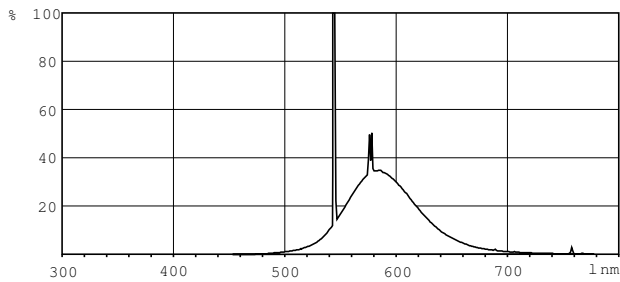

Photometric data

LDPB_TL-DCOL_160-Spectral power distribution B/W