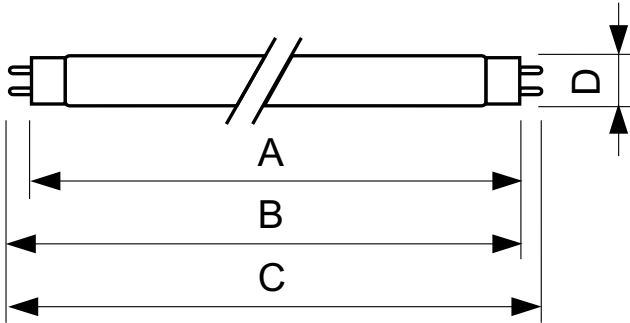

### Product data

General Information		Voltage (Nom)	
Cap base	G13 [ Medium Bi-Pin Fluorescent]	59 V	
Life to 10% failures (nom.)	12000 h	Temperature	
Life to 50% failures (nom.)	15000 h	Design temperature (nom.)	25 °C
Light Technical		Controls and Dimming	
Colour Code	160	Dimmable	Yes
Luminous flux (nom.)	700 lm	Mechanical and Housing	
Luminous flux (rated) (nom.)	700 lm	Bulb shape	T8 [ 26 mm (T8)]
Colour designation	Yellow	Approval and Application	
LLMF 2000 h Rated	85 %	Mercury (Hg) content (nom.)	13.0 mg
Operating and Electrical		Energy consumption kWh/1,000 hours	23 kWh
Power (Rated) (Nom)	18.0 W		
Lamp current (nom.)	0.360 A		

### Product Data

Full product code	871150072687240
Order product name	TL-D Colored 18W Yellow 1SL/25
EAN/UPC – product	8711500726872
Order code	72687240
SAP numerator – quantity per pack	1

Numerator – packs per outer box	25
SAP material	928048001605
SAP net weight (piece)	71.000 g

### Dimensional drawing

TL-D 18W/160 Yellow

Product	D (max)	A (max)	B (max)	B (min)	C (max)
TL-D Colored 18W Yellow 1SL/25	28.0 mm	589.8 mm	596.9 mm	594.5 mm	604.0 mm