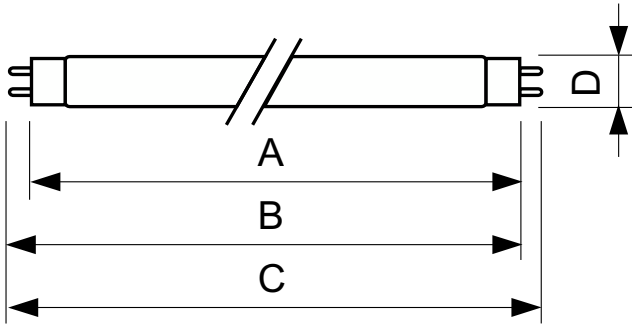

TL-D Colored

TL-D Colored 18W Yellow 1SL/25

This TL-D lamp (tube diameter 26 mm) helps to create special effects and atmospheres or attract attention by using red, green, blue and yellow light. Apart from using the specific colors, it is also possible to mix the colors to create white light. This lamp offers a high light output, thanks to the use of basic powders. Application areas include shops and showrooms, bars and restaurants, demonstration areas, sign lighting and entertainment stores.

Product data

General Information		Controls and Dimming	
Cap-Base	G13 [Medium Bi-Pin Fluorescent]	Dimmable	Yes
Life to 50% Failures (Nom)	15,000 hour(s)		
Light Technical		Mechanical and Housing	
Color Code	160	Bulb Shape	T8 [26 mm (T8)]
Luminous Flux	700 lumen		
Color Designation	Yellow	Approval and Application	
		Mercury (Hg) Content (Nom)	13.0 mg
		Energy Consumption kWh/1000 h	23 kWh
Operating and Electrical		Product Data	
Power Consumption	18.0 W	Full product code	871150072687240
Lamp Current (Nom)	0.360 A	Order product name	TL-D Colored 18W Yellow 1SL/25
Voltage (Nom)	59 V	Order code	72687240
Voltage (Nom)	59 V	Numerator - Quantity Per Pack	1
		Numerator - Packs per outer box	25

TL-D Colored

Material Nr. (12NC)	928048001605
Full product name	TL-D Colored 18W Yellow 1SL/25
EAN/UPC - Case	8711500726889

Dimensional drawing

Product	D (max)	A (max)	B (max)	B (min)	C (max)
TL-D Colored 18W Yellow 1SL/25	28.0 mm	589.8 mm	596.9 mm	594.5 mm	604.0 mm

Photometric data

Spectral Power Distribution Colour - TL-D Colored 18W Yellow 1SL/25