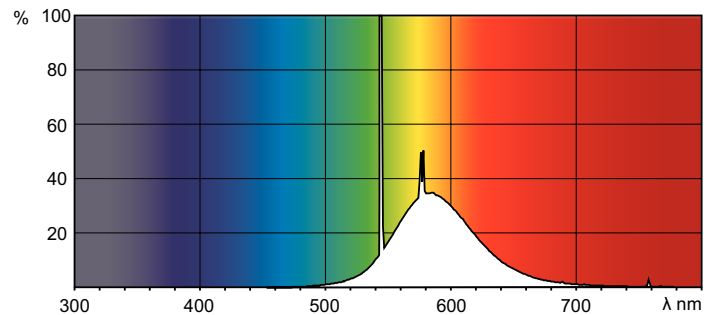

### Dimensional drawing

TL-D 18W/160 Yellow

Product	D (max)	A (max)	B (max)	B (min)	C (max)
TL-D Colored 18W Yellow 1SL/25	28.0 mm	589.8 mm	596.9 mm	594.5 mm	604.0 mm

### Photometric data

LDPB\_TL-DCOL\_160-Spectral power distribution B/W

Lightcolour TL-D /160