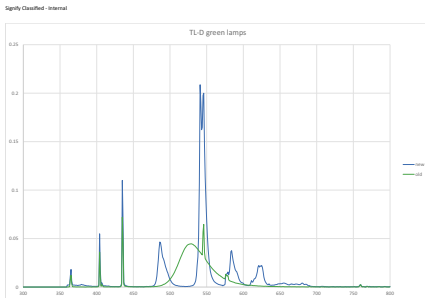

Product data

General information		Voltage (Nom)	
Cap base	G13 [Medium Bi-Pin Fluorescent]	59 V	
Life to 10% failures (nom.)	12000 h	Temperature	
Life to 50% failures (nom.)	15000 h	Design temperature (nom.)	25 °C
Life to 50% failures preheat (nom.)	20000 h	Controls and dimming	
Light technical		Dimmable	Yes
Colour Code	170	Mechanical and housing	
Luminous flux (nom.)	1800 lm	Bulb shape	T8 [26 mm (T8)]
Luminous flux (rated) (nom.)	1800 lm	Approval and application	
Colour designation	Green (G)	Mercury (Hg) content (nom.)	1.7 mg
LLMF 2000 h Rated	90 %	Energy consumption kWh/1,000 hours	22 kWh
Operating and electrical			
Power (Rated) (Nom)	18.0 W		
Lamp current (nom.)	0.360 A		

TL-D Colored

Product data

Full product code	871150064298140
Order product name	TL-D Colored 18W Green 1SL/25
EAN/UPC – product	8711500642981
Order code	64298140
SAP numerator – quantity per pack	1

Numerator – packs per outer box	25
SAP material	928048001705
Copy Net Weight (Piece)	71.000 g

Dimensional drawing

TL-D Colored 18W Green 1SL/25

Product	D (max)	A (max)	B (max)	B (min)	C (max)
TL-D Colored 18W Green 1SL/25	28.0 mm	589.8 mm	596.9 mm	594.5 mm	604.0 mm

Photometric data

TL-DCOL 170