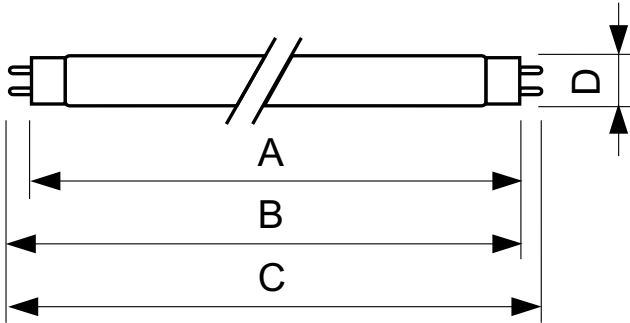

TL-D Colored

TL-D Colored 18W Green 1SL/25

This TL-D lamp (tube diameter 26 mm) helps to create special effects and atmospheres or attract attention by using red, green, blue and yellow light. Apart from using the specific colors, it is also possible to mix the colors to create white light. This lamp offers a high light output, thanks to the use of basic powders. Application areas include shops and showrooms, bars and restaurants, demonstration areas, sign lighting and entertainment stores.

Product data

General information		Voltage (Nom)	
Cap base	G13 [Medium Bi-Pin Fluorescent]	59 V	
Life to 10% failures (nom.)	12000 h	Temperature	
Life to 50% failures (nom.)	15000 h	Design temperature (nom.)	25 °C
Life to 50% failures preheat (nom.)	20000 h	Controls and dimming	
Light technical		Dimmable	Yes
Colour Code	170	Mechanical and housing	
Luminous flux (nom.)	1800 lm	Bulb shape	T8 [26 mm (T8)]
Luminous flux (rated) (nom.)	1800 lm	Approval and application	
Colour designation	Green (G)	Mercury (Hg) content (nom.)	1.7 mg
LLMF 2000 h Rated	90 %	Energy consumption kWh/1,000 hours	22 kWh
Operating and electrical			
Power (Rated) (Nom)	18.0 W		
Lamp current (nom.)	0.360 A		

TL-D Colored

Product data

Full product code	871150064298140
Order product name	TL-D Colored 18W Green 1SL/25
EAN/UPC – product	8711500642981
Order code	64298140
SAP numerator – quantity per pack	1

Numerator – packs per outer box	25
SAP material	928048001705
Copy Net Weight (Piece)	71.000 g

Dimensional drawing

TL-D Colored 18W Green 1SL/25

Product	D (max)	A (max)	B (max)	B (min)	C (max)
TL-D Colored 18W Green 1SL/25	28.0 mm	589.8 mm	596.9 mm	594.5 mm	604.0 mm

Photometric data

TL-DCOL 170