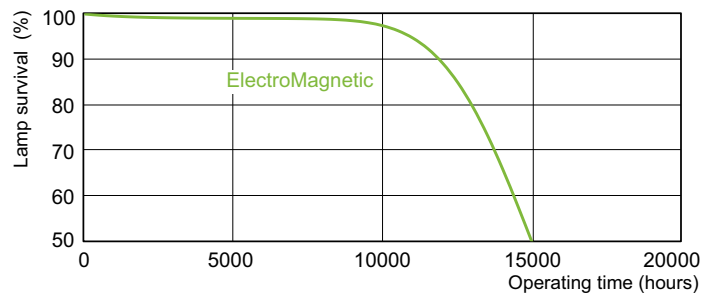

LDLE_TL-DSTD_0002-Life expectancy diagram