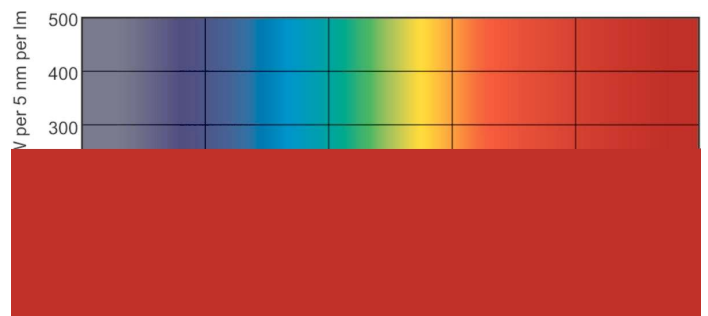

LDPB_TL-DSTD_33-640_0001-Spectral power distribution B/W

Lightcolour /33-640