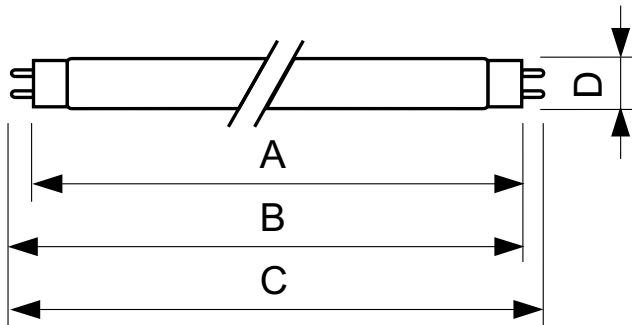

### Product data

General information		Voltage (Nom)	
Cap base	G13 [ Medium Bi-Pin Fluorescent]	59 V	
Life to 10% failures (nom.)	10000 h	Controls and dimming	
Life to 50% failures (nom.)	13000 h	Dimmable	Yes
Light technical		Mechanical and housing	
Colour Code	33-640	Bulb shape	T8 [ 26 mm (T8)]
Luminous flux (nom.)	1200 lm	Approval and application	
Colour designation	Cool White (CW)	Mercury (Hg) content (nom.)	5.0 mg
Lumen maintenance 10,000 hours (nom.)	75 %	Energy consumption kWh/1,000 hours	22 kWh
Lumen maintenance 2,000 hours (nom.)	90 %	Product data	
Lumen maintenance 5,000 hours (nom.)	80 %	Full product code	871150095041340
Correlated Colour Temperature (Nom)	4100 K	Order product name	TL-D 18W/33-640 1SL/25
Colour rendering index (nom.)	63	EAN/UPC – product	8711500950413
Operating and electrical		Order code	95041340
Power (Rated) (Nom)	18.0 W	SAP numerator – quantity per pack	1
Lamp current (nom.)	0.360 A		

### Dimensional drawing

TL-D 18W/33-640 1SL/25

Product	D (max)	A (max)	B (max)	B (min)	C (max)
TL-D 18W/33-640 1SL/25	28 mm	589.8 mm	596.9 mm	594.5 mm	604 mm