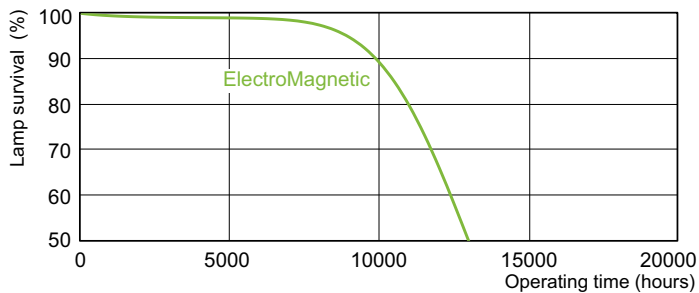

## Photometric data

Lightcolor /33-640

Lightcolor /33-640

## Lifetime

TL-D Standard Colours Life Expectancy 3 h cycle

TL-D Standard Colours Life Expectancy 12 h cycle