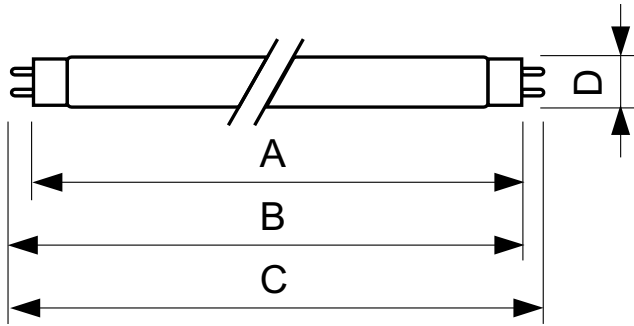

## TL-D 18W/33-640 1SL/25

TL-D Standard Colors lamps (tube diameter of 26 mm) create atmospheres from warm white to cool daylight. Lamps with moderate efficacy and color rendering.

### Product data

General Information		Controls and Dimming	
Base	G13 [ Medium Bi-Pin Fluorescent]	Dimmable	Yes
Life To 10% Failures (Nom)	10000 h	<b>Approval and Application</b>	
Life to 50% Failures (Nom)	13000 h	Energy Efficiency Label (EEL)	B
<b>Light Technical</b>		Mercury (Hg) Content (Nom)	8.0 mg
Color Code	33-640	Energy Consumption kWh/1000 h	22 kWh
Initial lumen (Nom)	1200 lm	<b>Product Data</b>	
Color Designation	Cool White (CW)	Order product name	TL-D 18W/33-640 1SL/25
Lumen Maintenance 10000 h (Nom)	75 %	EAN/UPC - Product	8711500950413
Lumen Maintenance 2000 h (Nom)	90 %	Order code	251470
Lumen Maintenance 5000 h (Nom)	80 %	Numerator - Quantity Per Pack	1
Correlated Color Temperature (Nom)	4100 K	Numerator - Packs per outer box	25
Color Rendering Index (Nom)	63	Material Nr. (12NC)	928048003312
<b>Operating and Electrical</b>		Net Weight (Piece)	71.000 g
Power (Rated) (Nom)	18.0 W	ILCOS Code	FD-18/41/2B-E-G13
Lamp Current (Nom)	0.360 A		
Voltage (Nom)	59 V		

## Dimensional drawing

TL-D 18W/33-640

Product	D (max)	A (max)	B (max)	B (min)	C (max)
TL-D 18W/33-640 1SL/25	28 mm	589.8 mm	596.9 mm	594.5 mm	604 mm