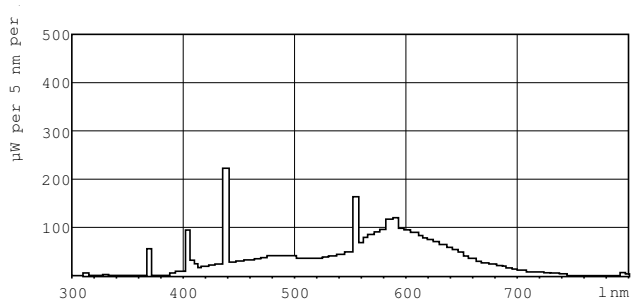

Photometric data

Lightcolor /33-640