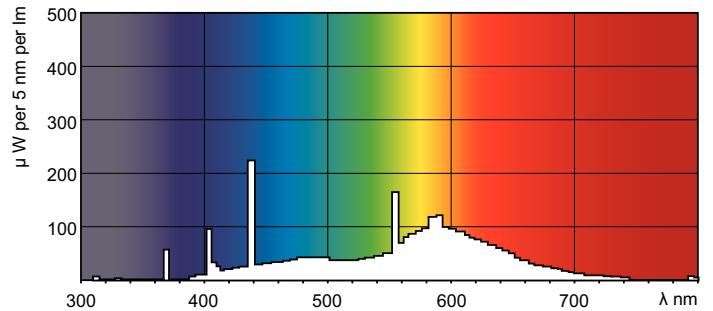

## Dimensional drawing

TL-D 18W/33-640

Product	D (max)	A (max)	B (max)	B (min)	C (max)
TL-D 18W/33-640 1SL/25	28 mm	589.8 mm	596.9 mm	594.5 mm	604 mm

## Photometric data

Lightcolor /33-640

Lightcolor /33-640

## Lifetime

TL-D Standard Colours Life Expectancy 3 h cycle

TL-D Standard Colours Life Expectancy 12 h cycle