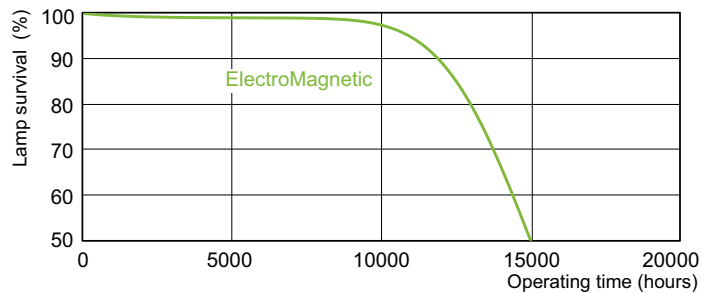

## Photometric data

Lightcolor /33-640

Lightcolor /33-640

## Lifetime

TL-D Standard Colours Life Expectancy 3 h cycle

TL-D Standard Colours Life Expectancy 12 h cycle