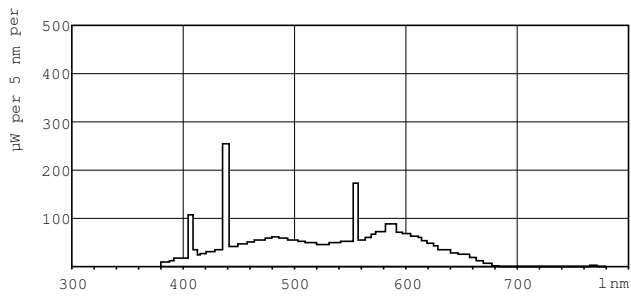

TL-D Standard Colours

TL-D 18W/54-765 1SL/25

TL-D Standard Colors lamps (tube diameter of 26 mm) create atmospheres from warm white to cool daylight. Lamps with moderate efficacy and color rendering.

Product data

General Information	
Cap base	G13 [Medium Bi-Pin Fluorescent]
Life to 10% failures (nom.)	10000 h
Life to 50% failures (nom.)	13000 h
Light Technical	
Colour code	54-765
Luminous flux (nom.)	1050 lm
Colour designation	Cool Daylight
Lumen maintenance 10,000 hours (nom.)	75 %
Lumen maintenance 2,000 hours (nom.)	90 %
Lumen maintenance 5,000 hours (nom.)	80 %
Correlated colour temperature (nom.)	6200 K
Color rendering index (nom.)	72
Operating and Electrical	
Power (Rated) (Nom)	18.0 W
Lamp current (nom.)	0.360 A
Voltage (Nom)	59 V

Controls and Dimming	
Dimmable	Yes
Approval and Application	
Energy efficiency label (EEL)	B
Mercury (Hg) content (nom.)	8.0 mg
Energy Consumption kWh/1000 h	22 kWh
Product Data	
Full product code	871150095043740
Order product name	TL-D 18W/54-765 1SL/25
EAN/UPC – product	8711500950437
Order code	95043740
Numerator – quantity per pack	1
Numerator – packs per outer box	25
Material no. (12NC)	928048005422
Net weight (piece)	71.000 g
ILCOS Code	FD-18/62/2A-E-G13

Dimensional drawing

TL-D 18W/54-765

Product	D (max)	A (max)	B (max)	B (min)	C (max)
TL-D 18W/54-765 1SL/25	28 mm	589.8 mm	596.9 mm	594.5 mm	604 mm

Photometric data

Lightcolour /54-765

Lifetime

TL-D Standard Colours