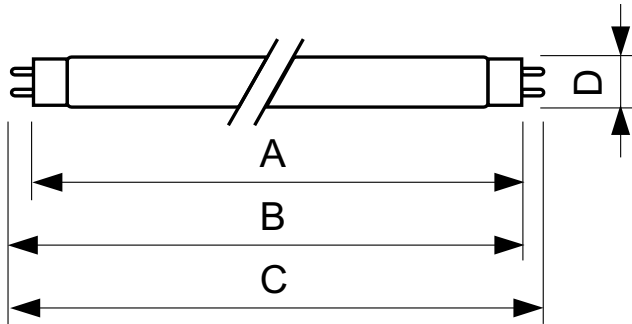

TL-D Standard Colours

TL-D 18W/54-765 1SL/25

TL-D Standard Colors lamps (tube diameter of 26 mm) create atmospheres from warm white to cool daylight. Lamps with moderate efficacy and color rendering.

Product data

General Information	
Cap base	G13 [Medium Bi-Pin Fluorescent]
Life to 10% failures (nom.)	10000 h
Life to 50% failures (nom.)	13000 h
Light Technical	
Colour code	54-765
Luminous flux (nom.)	1050 lm
Colour designation	Cool Daylight
Lumen maintenance 10,000 hours (nom.)	75 %
Lumen maintenance 2,000 hours (nom.)	90 %
Lumen maintenance 5,000 hours (nom.)	80 %
Correlated colour temperature (nom.)	6200 K
Color rendering index (nom.)	72
Operating and Electrical	
Power (Rated) (Nom)	18.0 W
Lamp current (nom.)	0.360 A
Voltage (Nom)	59 V

Controls and Dimming	
Dimmable	Yes
Approval and Application	
Energy efficiency label (EEL)	B
Mercury (Hg) content (nom.)	8.0 mg
Energy Consumption kWh/1000 h	22 kWh
Product Data	
Full product code	871150095043740
Order product name	TL-D 18W/54-765 1SL/25
EAN/UPC – product	8711500950437
Order code	95043740
Numerator – quantity per pack	1
Numerator – packs per outer box	25
Material no. (12NC)	928048005422
Net weight (piece)	71.000 g
ILCOS Code	FD-18/62/2A-E-G13

Dimensional drawing

TL-D 18W/54-765

Product	D (max)	A (max)	B (max)	B (min)	C (max)
TL-D 18W/54-765 1SL/25	28 mm	589.8 mm	596.9 mm	594.5 mm	604 mm

Photometric data

Lightcolour /54-765

Lifetime

TL-D Standard Colours