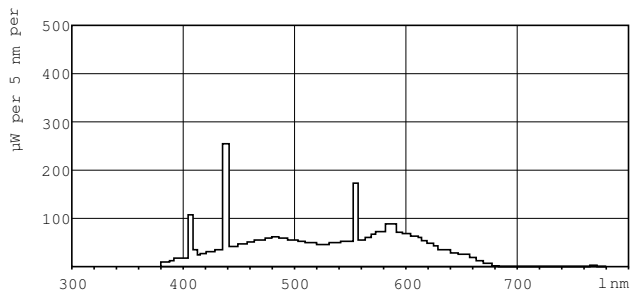

TL-D Standard Colours

TL-D 18W/54-765 1SL/25

TL-D Standard Colors lamps (tube diameter of 26 mm) create atmospheres from warm white to cool daylight. Lamps with moderate efficacy and color rendering.

Product data

Controls and Dimming	
Dimmable	Yes
Approval and Application	
Energy Efficiency Label (EEL)	B
Mercury (Hg) Content (Nom)	8.0 mg
Energy Consumption kWh/1000 h	22 kWh
Product Data	
Order product name	TL-D 18W/54-765 1SL/25
EAN/UPC - Product	8711500950437
Order code	251520
Numerator - Quantity Per Pack	1
Numerator - Packs per outer box	25
Material Nr. (12NC)	928048005422
Net Weight (Piece)	71.000 g
ILCOS Code	FD-18/62/2A-E-G13

Dimensional drawing

Product	D (max)	A (max)	B (max)	B (min)	C (max)
TL-D 18W/54-765 1SL/25	28 mm	589.8 mm	596.9 mm	594.5 mm	604 mm

TL-D 18W/54-765

Photometric data

Lightcolor /54-765

Lightcolor /54-765

Lifetime

TL-D Standard Colours Life Expectancy 3 h cycle

TL-D Standard Colours Life Expectancy 12 h cycle

TL-D Standard Colours

Lifetime

TL-D Standard Colours Lumen Maintenance 3 h + 12 h cycle