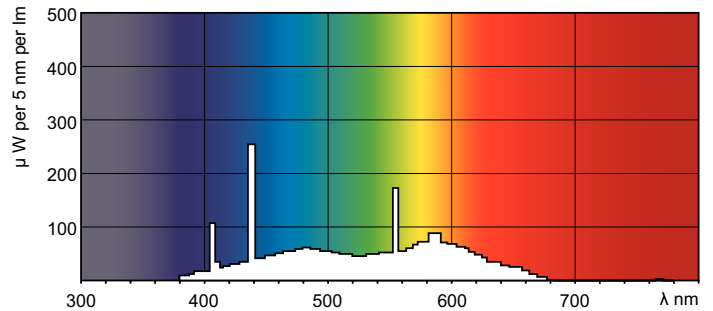

Dimensional drawing

Product	D (max)	A (max)	B (max)	B (min)	C (max)
TL-D 18W/54-765 1SL/25	28 mm	589.8 mm	596.9 mm	594.5 mm	604 mm

TL-D 18W/54-765

Photometric data

Lightcolor /54-765

Lightcolor /54-765

Lifetime

TL-D Standard Colours Life Expectancy 3 h cycle

TL-D Standard Colours Life Expectancy 12 h cycle

TL-D Standard Colours

Lifetime

TL-D Standard Colours Lumen Maintenance 3 h + 12 h cycle