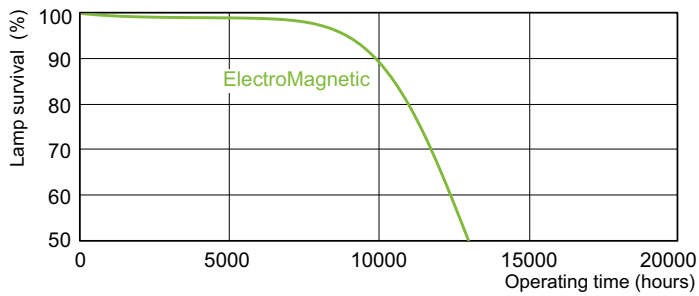

Dimensional drawing

Product	D (max)	A (max)	B (max)	B (min)	C (max)
TL-D 18W/54-765 1SL/25	28 mm	589.8 mm	596.9 mm	594.5 mm	604 mm

TL-D 18W/54-765

Photometric data

Lightcolor /54-765

Lightcolor /54-765

Lifetime

TL-D Standard Colours Life Expectancy 3 h cycle

TL-D Standard Colours Life Expectancy 12 h cycle

TL-D Standard Colours

Lifetime

TL-D Standard Colours Lumen Maintenance 3 h + 12 h cycle