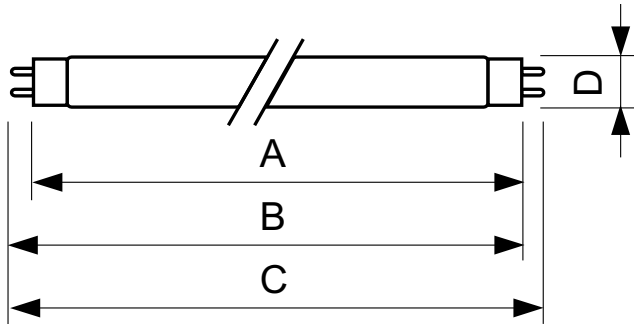

TL-D Standard Colours

TL-D 18W/54-765 1SL/25

TL-D Standard Colors lamps (tube diameter of 26 mm) create atmospheres from warm white to cool daylight. Lamps with moderate efficacy and color rendering.

Product data

General Information	
Base	G13 [Medium Bi-Pin Fluorescent]
Life To 10% Failures (Nom)	10000 h
Life to 50% Failures (Nom)	13000 h
Light Technical	
Color Code	54-765
Initial lumen (Nom)	1050 lm
Color Designation	Cool Daylight
Lumen Maintenance 10000 h (Nom)	75 %
Lumen Maintenance 2000 h (Nom)	90 %
Lumen Maintenance 5000 h (Nom)	80 %
Correlated Color Temperature (Nom)	6200 K
Color Rendering Index (Nom)	72
Operating and Electrical	
Power (Rated) (Nom)	18.0 W
Lamp Current (Nom)	0.360 A
Voltage (Nom)	59 V

Controls and Dimming	
Dimmable	Yes
Approval and Application	
Energy Efficiency Label (EEL)	B
Mercury (Hg) Content (Nom)	8.0 mg
Energy Consumption kWh/1000 h	22 kWh
Product Data	
Order product name	TL-D 18W/54-765 1SL/25
EAN/UPC - Product	8711500950437
Order code	251520
Numerator - Quantity Per Pack	1
Numerator - Packs per outer box	25
Material Nr. (12NC)	928048005422
Net Weight (Piece)	71.000 g
ILCOS Code	FD-18/62/2A-E-G13

Dimensional drawing

Product	D (max)	A (max)	B (max)	B (min)	C (max)
TL-D 18W/54-765 1SL/25	28 mm	589.8 mm	596.9 mm	594.5 mm	604 mm

TL-D 18W/54-765

Photometric data

Lightcolor /54-765

Lightcolor /54-765

Lifetime