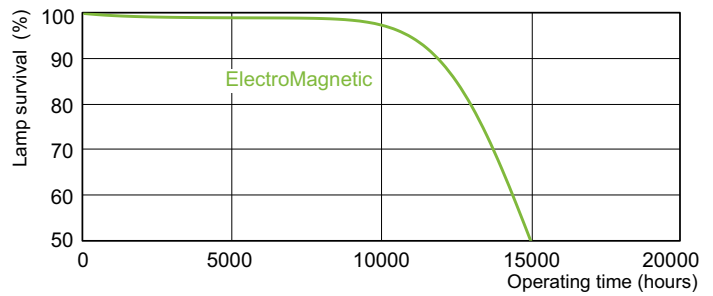

Dimensional drawing

Product	D (max)	A (max)	B (max)	B (min)	C (max)
TL-D 18W/54-765 1SL/25	28 mm	589.8 mm	596.9 mm	594.5 mm	604 mm

TL-D 18W/54-765

Photometric data

Lightcolor /54-765

Lightcolor /54-765

Lifetime

TL-D Standard Colours Life Expectancy 3 h cycle

TL-D Standard Colours Life Expectancy 12 h cycle

TL-D Standard Colours

Lifetime

TL-D Standard Colours Lumen Maintenance 3 h + 12 h cycle