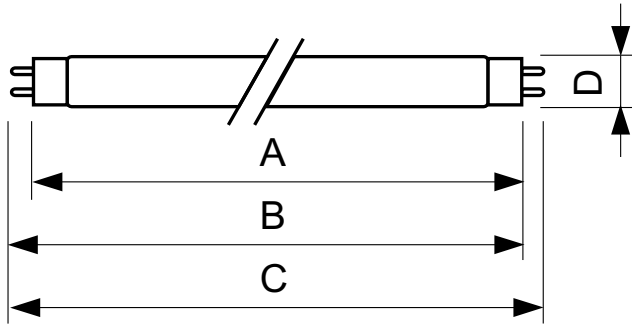

### Product data

General Information		Voltage (Nom)	
Cap base	G13 [ Medium Bi-Pin Fluorescent]	103 V	
Life to 10% failures (nom.)	12000 h	Temperature	
Life to 50% failures (nom.)	15000 h	Design temperature (nom.)	25 °C
Light Technical		Controls and Dimming	
Colour Code	150	Dimmable	Yes
Luminous flux (nom.)	55 lm	Approval and Application	
Luminous flux (rated) (nom.)	55 lm	Energy efficiency label (EEL)	E
Colour designation	Red (HO)	Mercury (Hg) content (nom.)	13.0 mg
LLMF 2000 h Rated	85 %	Energy consumption kWh/1,000 hours	51 kWh
Operating and Electrical		Product Data	
Power (Rated) (Nom)	36.0 W	Full product code	871150072748040
Lamp current (nom.)	0.440 A	Order product name	TL-D Colored 36W Red 1SL/25

## TL-D Colored

EAN/UPC – product	8711500727480
Order code	72748040
SAP numerator – quantity per pack	1
Numerator – packs per outer box	25

SAP material	928048501505
SAP net weight (piece)	135.000 g

### Dimensional drawing

TL-D 36W/150 Red

Product	D (max)	A (max)	B (max)	B (min)	C (max)
TL-D Colored 36W Red 1SL/25	28.0 mm	1199.4 mm	1206.5 mm	1204.1 mm	1213.6 mm