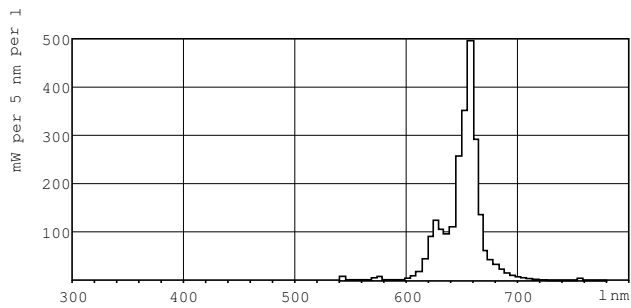

Photometric data

LDPB_TL-DCOL_150-Spectral power distribution B/W