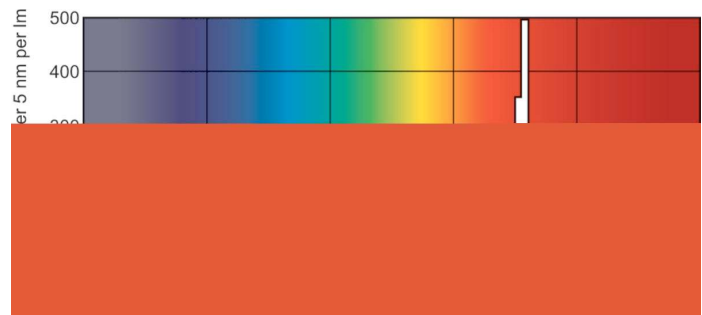

### Product data

General Information		Voltage (Nom)	
Cap base	G13 [ Medium Bi-Pin Fluorescent]	103 V	
Life to 10% failures (nom.)	12000 h	Temperature	
Life to 50% failures (nom.)	15000 h	Design temperature (nom.)	25 °C
Light Technical		Controls and Dimming	
Colour Code	150	Dimmable	Yes
Luminous flux (nom.)	55 lm	Approval and Application	
Luminous flux (rated) (nom.)	55 lm	Energy efficiency label (EEL)	E
Colour designation	Red (HO)	Mercury (Hg) content (nom.)	13.0 mg
LLMF 2000 h Rated	85 %	Energy consumption kWh/1,000 hours	51 kWh
Operating and Electrical		Product Data	
Power (Rated) (Nom)	36.0 W	Full product code	871150072748040
Lamp current (nom.)	0.440 A	Order product name	TL-D Colored 36W Red 1SL/25

### Dimensional drawing

TL-D 36W/150 Red

Product	D (max)	A (max)	B (max)	B (min)	C (max)
TL-D Colored 36W Red 1SL/25	28.0 mm	1199.4 mm	1206.5 mm	1204.1 mm	1213.6 mm

### Photometric data

LDPB\_TL-DCOL\_150-Spectral power distribution B/W

Lightcolour TL-D /150