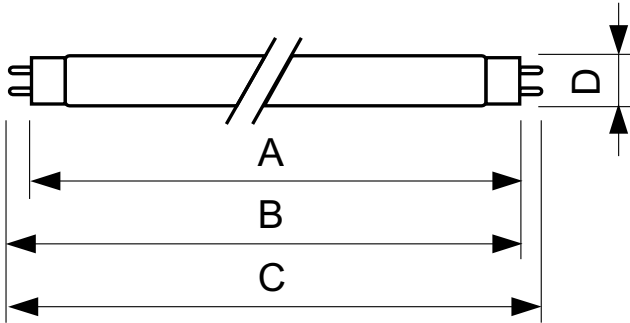

TL-D Colored

TL-D Colored 36W Yellow 1SL/25

This TL-D lamp (tube diameter 26 mm) helps to create special effects and atmospheres or attract attention by using red, green, blue and yellow light. Apart from using the specific colors, it is also possible to mix the colors to create white light. This lamp offers a high light output, thanks to the use of basic powders. Application areas include shops and showrooms, bars and restaurants, demonstration areas, sign lighting and entertainment stores.

Product data

General Information		Voltage (Nom)	
Cap base	G13 [Medium Bi-Pin Fluorescent]	103 V	
Life to 10% failures (nom.)	12000 h	Temperature	
Life to 50% failures (nom.)	15000 h	Design temperature (nom.)	25 °C
Light Technical		Controls and Dimming	
Colour Code	160	Dimmable	Yes
Luminous flux (nom.)	1580 lm	Mechanical and Housing	
Luminous flux (rated) (nom.)	1580 lm	Bulb shape	T8 [26 mm (T8)]
Colour designation	Yellow	Approval and Application	
LLMF 2000 h Rated	85 %	Mercury (Hg) content (nom.)	13.0 mg
Operating and Electrical		Energy consumption kWh/1,000 hours	44 kWh
Power (Rated) (Nom)	36.0 W		
Lamp current (nom.)	0.440 A		

TL-D Colored

Product Data

Full product code	871150072751040
Order product name	TL-D Colored 36W Yellow 1SL/25
EAN/UPC – product	8711500727510
Order code	72751040
SAP numerator – quantity per pack	1

Numerator – packs per outer box	25
SAP material	928048501605
SAP net weight (piece)	135.000 g

Dimensional drawing

TL-D 36W/160 Yellow

Product	D (max)	A (max)	B (max)	B (min)	C (max)
TL-D Colored 36W Yellow 1SL/25	28.0 mm	1199.4 mm	1206.5 mm	1204.1 mm	1213.6 mm

Photometric data

LDPB_TL-DCOL_160-Spectral power distribution B/W