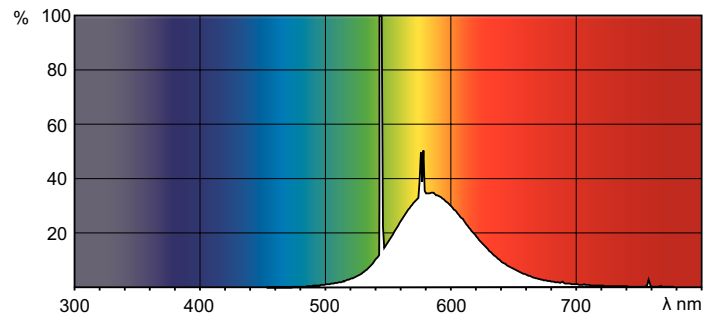

Product data

General Information		Voltage (Nom)	
Cap base	G13 [Medium Bi-Pin Fluorescent]	103 V	
Life to 10% failures (nom.)	12000 h	Temperature	
Life to 50% failures (nom.)	15000 h	Design temperature (nom.)	25 °C
Light Technical		Controls and Dimming	
Colour Code	160	Dimmable	Yes
Luminous flux (nom.)	1580 lm	Mechanical and Housing	
Luminous flux (rated) (nom.)	1580 lm	Bulb shape	T8 [26 mm (T8)]
Colour designation	Yellow	Approval and Application	
LLMF 2000 h Rated	85 %	Mercury (Hg) content (nom.)	13.0 mg
Operating and Electrical		Energy consumption kWh/1,000 hours	44 kWh
Power (Rated) (Nom)	36.0 W		
Lamp current (nom.)	0.440 A		

Dimensional drawing

TL-D 36W/160 Yellow

Product	D (max)	A (max)	B (max)	B (min)	C (max)
TL-D Colored 36W Yellow 1SL/25	28.0 mm	1199.4 mm	1206.5 mm	1204.1 mm	1213.6 mm

Photometric data

LDPB_TL-DCOL_160-Spectral power distribution B/W