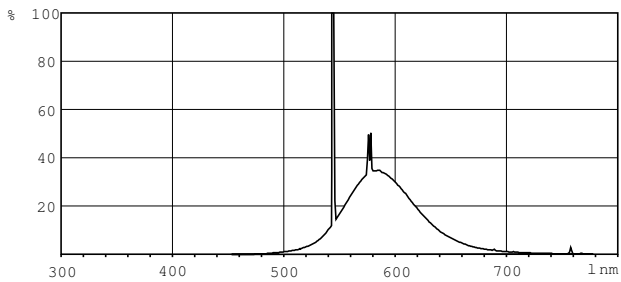

Product data

General Information		Voltage (Nom)	
Cap base	G13 [Medium Bi-Pin Fluorescent]	103 V	
Life to 10% failures (nom.)	12000 h	Temperature	
Life to 50% failures (nom.)	15000 h	Design temperature (nom.)	25 °C
Light Technical		Controls and Dimming	
Colour Code	160	Dimmable	Yes
Luminous flux (nom.)	1580 lm	Mechanical and Housing	
Luminous flux (rated) (nom.)	1580 lm	Bulb shape	T8 [26 mm (T8)]
Colour designation	Yellow	Approval and Application	
LLMF 2000 h Rated	85 %	Mercury (Hg) content (nom.)	13.0 mg
Operating and Electrical		Energy consumption kWh/1,000 hours	44 kWh
Power (Rated) (Nom)	36.0 W		
Lamp current (nom.)	0.440 A		

TL-D Colored

Product Data

Full product code	871150072751040
Order product name	TL-D Colored 36W Yellow 1SL/25
EAN/UPC – product	8711500727510
Order code	72751040
SAP numerator – quantity per pack	1

Numerator – packs per outer box	25
SAP material	928048501605
SAP net weight (piece)	135.000 g

Dimensional drawing

TL-D 36W/160 Yellow

Product	D (max)	A (max)	B (max)	B (min)	C (max)
TL-D Colored 36W Yellow 1SL/25	28.0 mm	1199.4 mm	1206.5 mm	1204.1 mm	1213.6 mm

Photometric data

LDPB_TL-DCOL_160-Spectral power distribution B/W