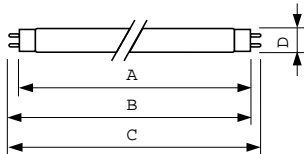

Operating and Electrical	
Power (Rated) (Nom)	36.0 W
Lamp current (nom.)	0.440 A
Voltage (Nom)	103 V

Controls and Dimming	
Dimmable	yes

Approval and Application	
Energy efficiency label (EEL)	B
Mercury (Hg) content (nom.)	5.0 mg
Energy Consumption kWh/1000 h	43 kWh

Dimensional drawing

Product	D (max)	A (max)	B (max)	B (min)	C (max)
MASTER TL-D Food 36W/79 SLV/25	28 mm	1199.4 mm	1206.5 mm	1204.1 mm	1213.6 mm

TL-D Food 36W/79

Photometric data

Lightcolour /79

Lightcolour /79