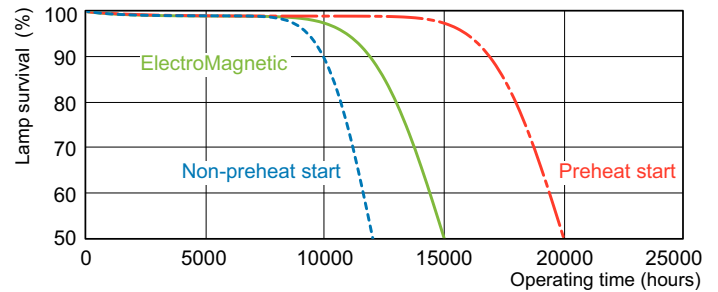

MASTER TL-D Food

Warnings and Safety

- A lamp breaking is extremely unlikely to have any impact on your health. If a lamp breaks, ventilate the room for 30 minutes and remove the parts, preferably with gloves. Put them in a sealed plastic bag and take it to your local waste facilities for recycling. Do not use a vacuum cleaner.

Dimensional drawing

Product	D (max)	A (max)	B (max)	B (min)	C (max)
MASTER TL-D Food 36W/79 SLV/25	28 mm	1199.4 mm	1206.5 mm	1204.1 mm	1213.6 mm

TL-D Food 36W/79

Photometric data

Lifetime