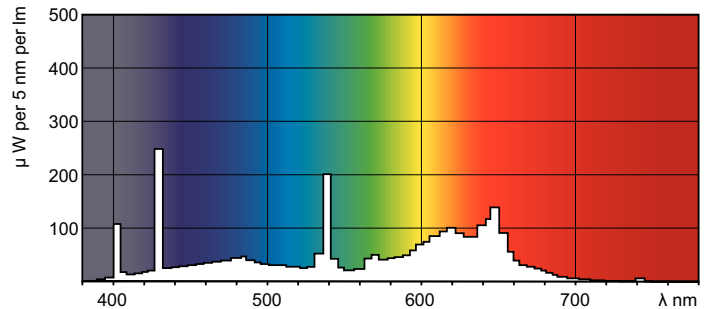

Dimensional drawing

Product	D (max)	A (max)	B (max)	B (min)	C (max)
MASTER TL-D Food 36W/79 SLV/25	28 mm	1199.4 mm	1206.5 mm	1204.1 mm	1213.6 mm

TL-D Food 36W/79

Photometric data

Lightcolour /79

Lightcolour /79