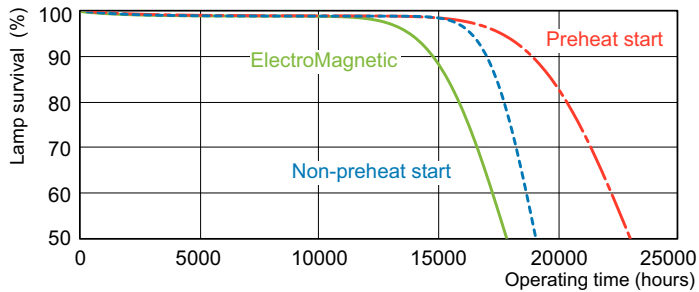

MASTER TL-D Food

Warnings and Safety

- A lamp breaking is extremely unlikely to have any impact on your health. If a lamp breaks, ventilate the room for 30 minutes and remove the parts, preferably with gloves. Put them in a sealed plastic bag and take it to your local waste facilities for recycling. Do not use a vacuum cleaner.

Dimensional drawing

Product	D (max)	A (max)	B (max)	B (min)	C (max)
MASTER TL-D Food 36W/79 SLV/25	28 mm	1199.4 mm	1206.5 mm	1204.1 mm	1213.6 mm

TL-D Food 36W/79

Photometric data

Lifetime