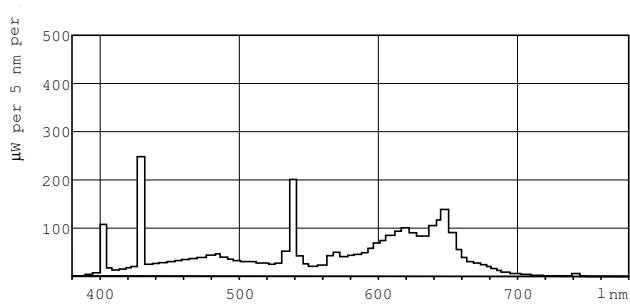

Dimensional drawing

Product	D (max)	A (max)	B (max)	B (min)	C (max)
MASTER TL-D Food 36W/79 SLV/25	28 mm	1199.4 mm	1206.5 mm	1204.1 mm	1213.6 mm

TL-D Food 36W/79

Photometric data

Lightcolour /79

Lightcolour /79