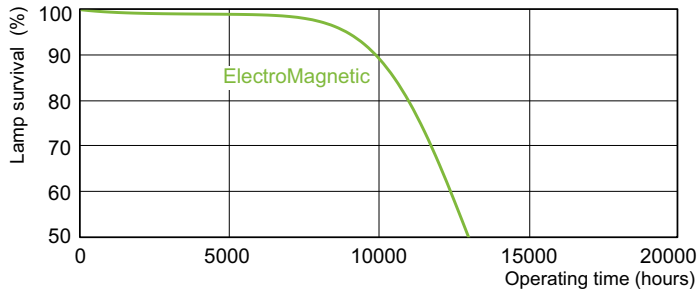

Lifetime

LDLE_TL-DSTD_0001-Life expectancy diagram