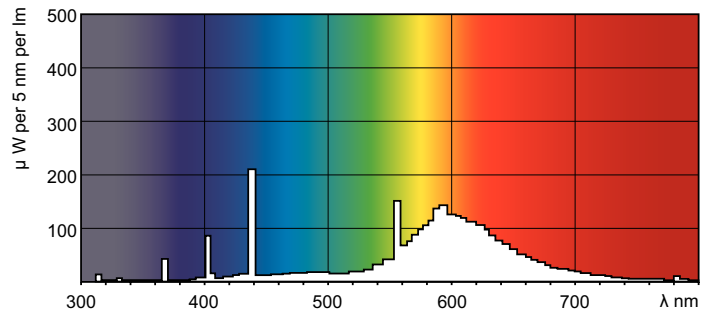

TL-D Standard Colours

TL-D 36W/29-530 1SL/25

TL-D Standard Colors lamps (tube diameter of 26 mm) create atmospheres from warm white to cool daylight. Lamps with moderate efficacy and color rendering.

Warnings and Safety

Product data

General Information		Voltage (Nom)	
Cap base	G13 [Medium Bi-Pin Fluorescent]	103 V	
Life to 10% failures (nom.)	10000 h	Controls and Dimming	
Life to 50% failures (nom.)	13000 h	Dimmable	Yes
Light Technical		Approval and Application	
Colour Code	29-530	Energy efficiency label (EEL)	A
Luminous flux (nom.)	2975 lm	Mercury (Hg) content (nom.)	8.0 mg
Colour designation	Warm White (WW)	Product Data	
Lumen maintenance 10,000 hours (nom.)	75 %	Full product code	694793919442100
Lumen maintenance 2,000 hours (nom.)	90 %	Order product name	TL-D 36W/29-530 1SL/25
Lumen maintenance 5,000 hours (nom.)	80 %	EAN/UPC – product	6947939194421
Correlated Colour Temperature (Nom)	2900 K	Order code	19442100
Colour rendering index (nom.)	51	SAP numerator – quantity per pack	1
Operating and Electrical		Numerator – packs per outer box	25
Power (Rated) (Nom)	36.0 W	SAP material	928048502953
Lamp current (nom.)	0.440 A	SAP net weight (piece)	0.140 kg

TL-D Standard Colours

ILCOS code

FD-36/29/3-E-G13

Dimensional drawing

TL-D 36W/29-530

Product	D (max)	A (max)	B (max)	B (min)	C (max)
TL-D 36W/29-530 1SL/25	28 mm	1199.4 mm	1206.5 mm	1204.1 mm	1213.6 mm

Photometric data

LDPB_TL-DSTD_29-530-Spectral power distribution B/W

Lightcolour /29-530

Lifetime

LDLE_TL-DSTD_0001-Life expectancy diagram

LDLE_TL-DSTD_0002-Life expectancy diagram

TL-D Standard Colours

Lifetime

LDLM_TL-DSTD_0001-Lumen maintenance diagram