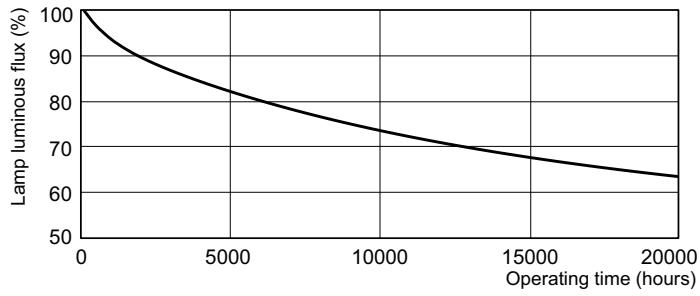

Product data

General Information		Voltage (Nom)	
Cap base	G13 [Medium Bi-Pin Fluorescent]	103 V	
Life to 10% failures (nom.)	10000 h	Controls and Dimming	
Life to 50% failures (nom.)	13000 h	Dimmable	Yes
Light Technical		Approval and Application	
Colour Code	29-530	Energy efficiency label (EEL)	A
Luminous flux (nom.)	2975 lm	Mercury (Hg) content (nom.)	8.0 mg
Colour designation	Warm White (WW)	Product Data	
Lumen maintenance 10,000 hours (nom.)	75 %	Full product code	694793919442100
Lumen maintenance 2,000 hours (nom.)	90 %	Order product name	TL-D 36W/29-530 1SL/25
Lumen maintenance 5,000 hours (nom.)	80 %	EAN/UPC – product	6947939194421
Correlated Colour Temperature (Nom)	2900 K	Order code	19442100
Colour rendering index (nom.)	51	SAP numerator – quantity per pack	1
Operating and Electrical		Numerator – packs per outer box	25
Power (Rated) (Nom)	36.0 W	SAP material	928048502953
Lamp current (nom.)	0.440 A	SAP net weight (piece)	0.140 kg

LDPB_TL-DSTD_29-530-Spectral power distribution B/W

Lightcolour /29-530

Lifetime

LDLE_TL-DSTD_0001-Life expectancy diagram

LDLE_TL-DSTD_0002-Life expectancy diagram

TL-D Standard Colours

Lifetime

LDLM_TL-DSTD_0001-Lumen maintenance diagram