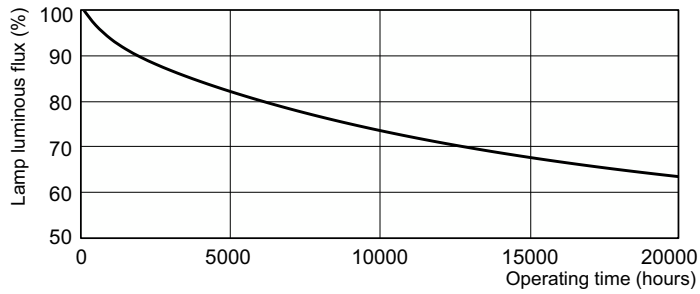

TL-D Standard Colours

Lifetime

Lumen Maintenance Diagram - TL-D 36W/29-530 1SL/25