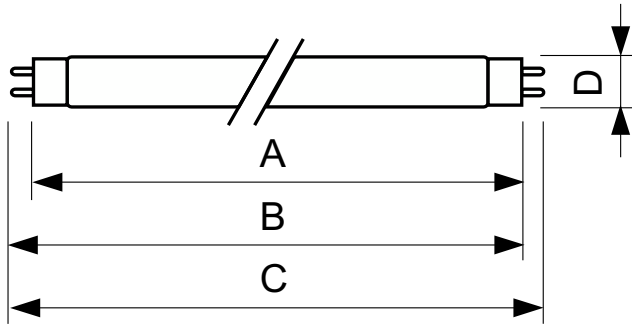

## TL-D 36W/29-530 1SL/25

TL-D Standard Colors lamps (tube diameter of 26 mm) create atmospheres from warm white to cool daylight. Lamps with moderate efficacy and color rendering.

### Product data

General Information		Controls and Dimming	
Cap-Base	G13 [Medium Bi-Pin Fluorescent]	Dimmable	Yes
Light Technical		Mechanical and Housing	
Color Code	29-530	Bulb Shape	T8 [26 mm (T8)]
Luminous Flux	2,975 lumen	Approval and Application	
Color Designation	Warm White (WW)	Mercury (Hg) Content (Nom)	8.0 mg
Correlated Color Temperature (Nom)	2900 K	Product Data	
Color rendering index (CRI)	51	Full product code	694793919442100
Operating and Electrical		Order product name	TL-D 36W/29-530 1SL/25
Power Consumption	36.0 W	Order code	19442100
Lamp Current (Nom)	0.440 A	Numerator - Quantity Per Pack	1
Voltage (Nom)	103 V	Numerator - Packs per outer box	25
Voltage (Nom)	103 V	Material number (12NC)	928048502953
		Full product name	TL-D 36W/29-530 1SL/25
		EAN/UPC - Case	6922341996337

## Dimensional drawing

Product	D (max)	A (max)	B (max)	B (min)	C (max)
TL-D 36W/29-530 1SL/25	28 mm	1,199.4 mm	1,206.5 mm	1,204.1 mm	1,213.6 mm