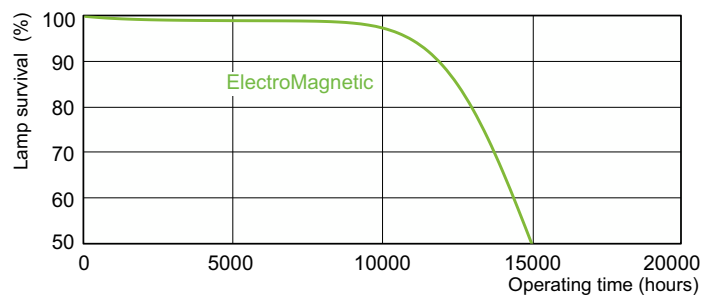

Lifetime

Life Expectancy Diagram - TL-D 36W/29-530 1SL/25

Life Expectancy Diagram - TL-D 36W/29-530 1SL/25