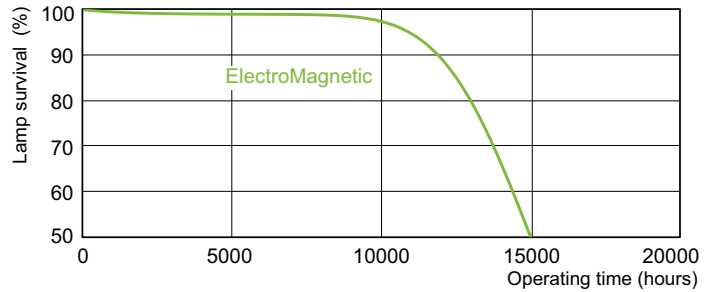

LDLE_TL-DSTD_0002-Life expectancy diagram