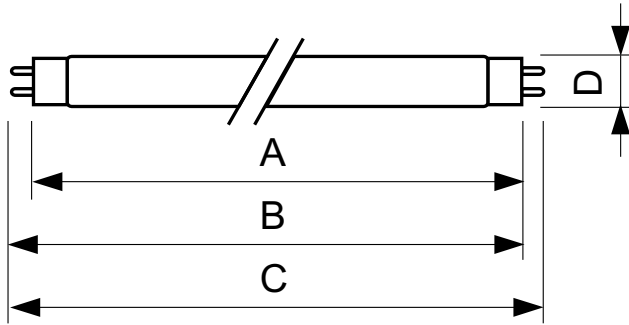

Product data

General Information		Voltage (Nom)	
Cap base	G13 [Medium Bi-Pin Fluorescent]	103 V	
Life to 10% failures (nom.)	10000 h	Controls and Dimming	
Life to 50% failures (nom.)	13000 h	Dimmable	Yes
Light Technical		Approval and Application	
Colour Code	29-530	Energy efficiency label (EEL)	A
Luminous flux (nom.)	2975 lm	Mercury (Hg) content (nom.)	8.0 mg
Colour designation	Warm White (WW)	Product Data	
Lumen maintenance 10,000 hours (nom.)	75 %	Full product code	694793919442100
Lumen maintenance 2,000 hours (nom.)	90 %	Order product name	TL-D 36W/29-530 1SL/25
Lumen maintenance 5,000 hours (nom.)	80 %	EAN/UPC – product	6947939194421
Correlated Colour Temperature (Nom)	2900 K	Order code	19442100
Colour rendering index (nom.)	51	SAP numerator – quantity per pack	1
Operating and Electrical		Numerator – packs per outer box	25
Power (Rated) (Nom)	36.0 W	SAP material	928048502953
Lamp current (nom.)	0.440 A	SAP net weight (piece)	0.140 kg

TL-D Standard Colours

ILCOS code

FD-36/29/3-E-G13

Dimensional drawing

TL-D 36W/29-530

Product	D (max)	A (max)	B (max)	B (min)	C (max)
TL-D 36W/29-530 1SL/25	28 mm	1199.4 mm	1206.5 mm	1204.1 mm	1213.6 mm

Photometric data