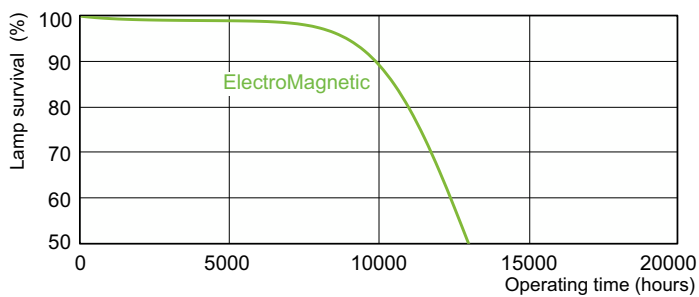

Lifetime

Life Expectancy Diagram - TL-D 36W/29-530 1SL/25

Life Expectancy Diagram - TL-D 36W/29-530 1SL/25