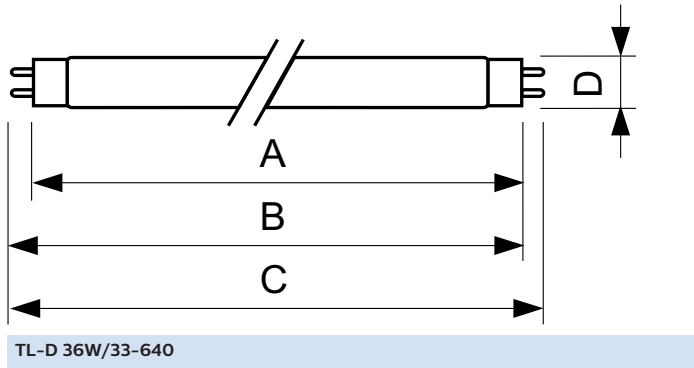

## Dimensional drawing

Product	D (max)	A (max)	B (max)	B (min)	C (max)
TL-D 36W/33-640 1SL/25	28 mm	1199.4 mm	1206.5 mm	1204.1 mm	1213.6 mm