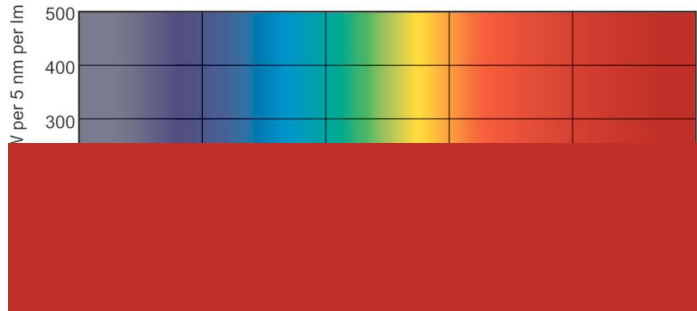

LDPB_TL-DSTD_33-640_0001-Spectral power distribution B/W

Lightcolour /33-640