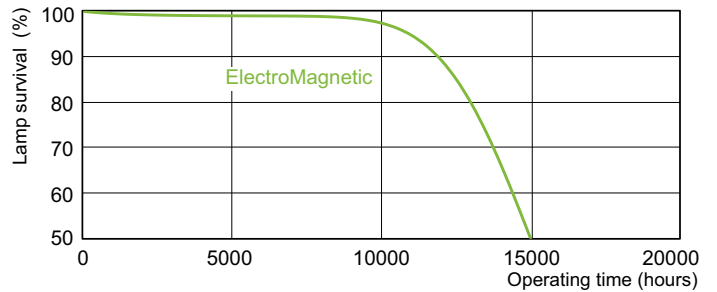

### Photometric data

Lightcolour /33-640

Lightcolour /33-640

### Lifetime

TL-D Standard Colours Life Expectancy 3 h cycle

TL-D Standard Colours Life Expectancy 12 h cycle