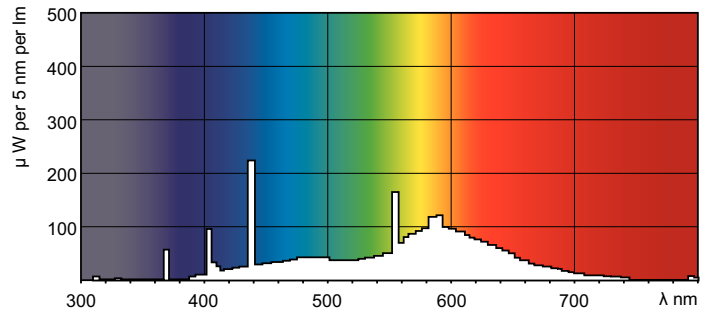

### Dimensional drawing

TL-D 36W/33-640

Product	D (max)	A (max)	B (max)	B (min)	C (max)
TL-D 36W/33-640	28 mm	1199.4 mm	1206.5 mm	1204.1 mm	1213.6 mm
1SL/25					

### Photometric data

Lightcolour /33-640

Lightcolour /33-640

### Lifetime

TL-D Standard Colours Life Expectancy 3 h cycle

TL-D Standard Colours Life Expectancy 12 h cycle