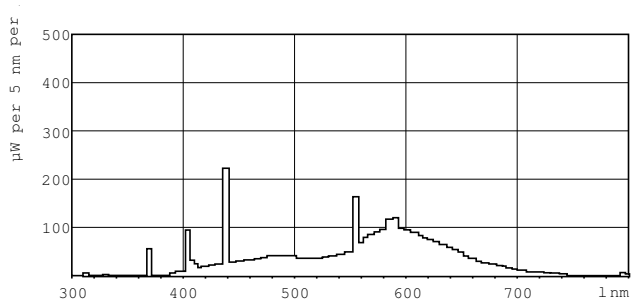

### Photometric data

Lightcolour /33-640

Lightcolour /33-640