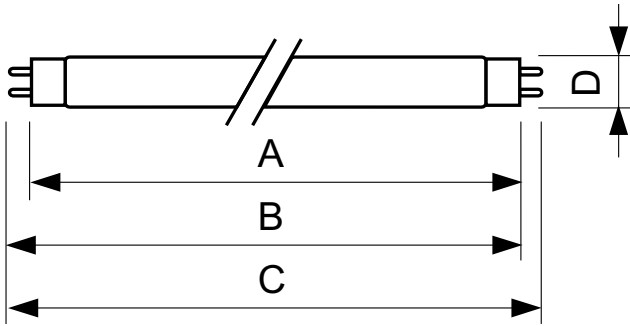

### Product data

General Information	
Cap-Base	G13 [ Medium Bi-Pin Fluorescent]
Life To 10% Failures (Nom)	10000 h
Life to 50% Failures (Nom)	13000 h

Light Technical	
Colour Code	33-640
Luminous Flux (Nom)	2850 lm
Colour Designation	Cool White (CW)
Lumen Maintenance 10000 h (Nom)	75 %
Lumen Maintenance 2000 h (Nom)	90 %
Lumen Maintenance 5000 h (Nom)	80 %
Colour Temperature, horizontal (Nom)	4100 K
Colour Rendering Index horiz (Nom)	63

### Dimensional drawing

TL-D 36W/33-640

Product	D (max)	A (max)	B (max)	B (min)	C (max)
TL-D 36W/33-640	28 mm	1199.4 mm	1206.5 mm	1204.1 mm	1213.6 mm
1SL/25					