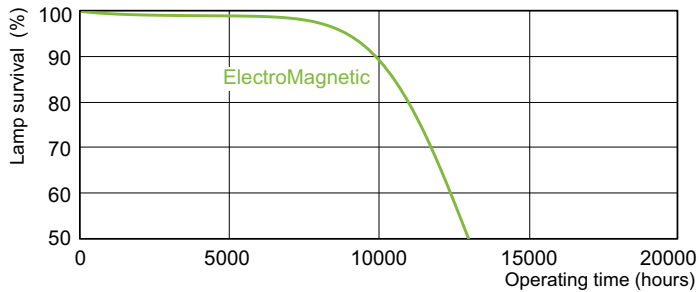

### Lifetime

TL-D Standard Colours Life Expectancy 3 h cycle

TL-D Standard Colours Life Expectancy 12 h cycle