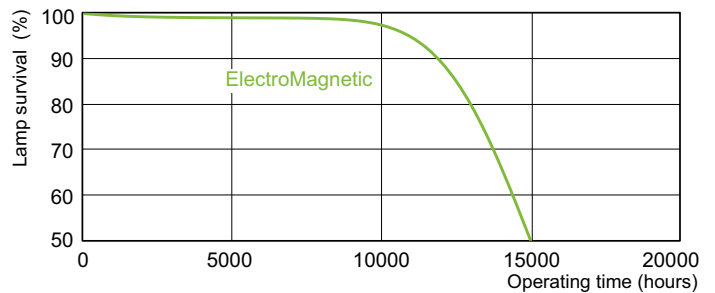

Lifetime

TL-D Standard Colours Life Expectancy 3 h cycle

TL-D Standard Colours Life Expectancy 12 h cycle

TL-D Standard Colours

Lifetime

TL-D Standard Colours Lumen Maintenance 3 h + 12 h cycle