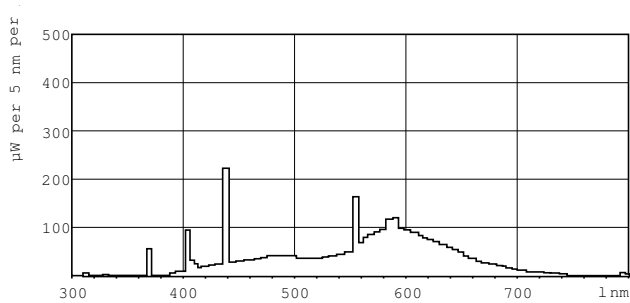

Dimensional drawing

TL-D 36W/33-640

Product	D (max)	A (max)	B (max)	B (min)	C (max)
TL-D 36W/33-640	28 mm	1199.4 mm	1206.5 mm	1204.1 mm	1213.6 mm
1SL/25					

Photometric data

Lightcolor /33-640

Lightcolor /33-640