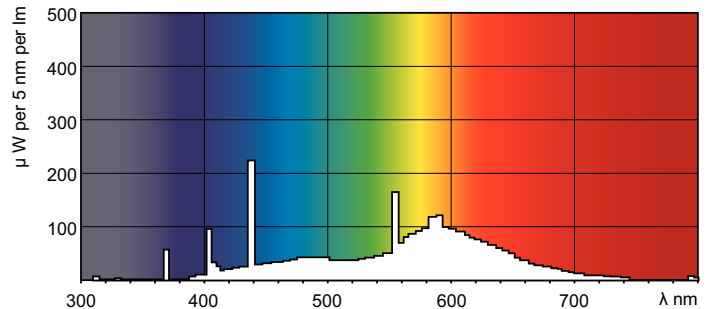

TL-D Standard Colours

TL-D 36W/33-640 1SL/25

TL-D Standard Colors lamps (tube diameter of 26 mm) create atmospheres from warm white to cool daylight. Lamps with moderate efficacy and color rendering.

Product data

Dimensional drawing

TL-D 36W/33-640

Product	D (max)	A (max)	B (max)	B (min)	C (max)
TL-D 36W/33-640	28 mm	1199.4 mm	1206.5 mm	1204.1 mm	1213.6 mm
1SL/25					

Photometric data

Lightcolor /33-640

Lightcolor /33-640

Lifetime

TL-D Standard Colours Life Expectancy 3 h cycle

TL-D Standard Colours Life Expectancy 12 h cycle

TL-D Standard Colours

Lifetime

TL-D Standard Colours Lumen Maintenance 3 h + 12 h cycle