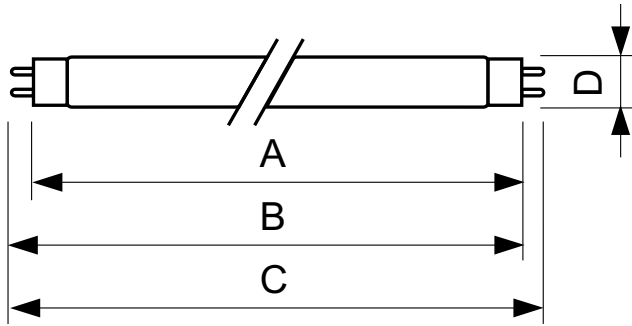

General Information	
Base	G13 [Medium Bi-Pin Fluorescent]
Life To 10% Failures (Nom)	10000 h
Life to 50% Failures (Nom)	13000 h

Light Technical	
Color Code	33-640
Initial lumen (Nom)	2850 lm
Color Designation	Cool White (CW)
Lumen Maintenance 10000 h (Nom)	75 %
Lumen Maintenance 2000 h (Nom)	90 %
Lumen Maintenance 5000 h (Nom)	80 %
Correlated Color Temperature (Nom)	4100 K
Color Rendering Index (Nom)	63

Operating and Electrical	
Power (Rated) (Nom)	36.0 W
Lamp Current (Nom)	0.440 A
Voltage (Nom)	103 V

Controls and Dimming	
Dimmable	Yes

Approval and Application	
Energy Efficiency Label (EEL)	A
Mercury (Hg) Content (Nom)	8.0 mg
Energy Consumption kWh/1000 h	43 kWh

Product Data	
Order product name	TL-D 36W/33-640 1SL/25
EAN/UPC - Product	8711500950451
Order code	251595
Numerator - Quantity Per Pack	1
Numerator - Packs per outer box	25
Material Nr. (12NC)	928048503312
Net Weight (Piece)	135.000 g
ILCOS Code	FD-36/41/2B-E-G13

Dimensional drawing

TL-D 36W/33-640

Product	D (max)	A (max)	B (max)	B (min)	C (max)
TL-D 36W/33-640	28 mm	1199.4 mm	1206.5 mm	1204.1 mm	1213.6 mm
1SL/25					

Photometric data

Lightcolor /33-640

Lightcolor /33-640