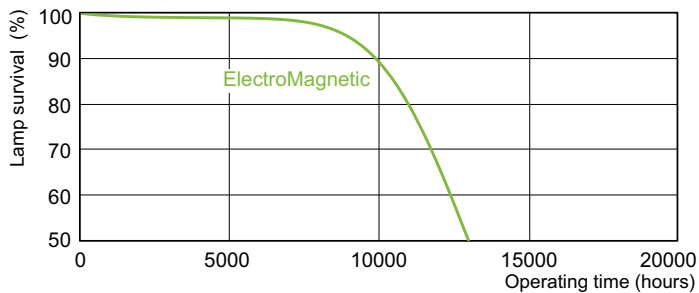

Lifetime

TL-D Standard Colours Life Expectancy 3 h cycle

TL-D Standard Colours Life Expectancy 12 h cycle

TL-D Standard Colours

Lifetime

TL-D Standard Colours Lumen Maintenance 3 h + 12 h cycle