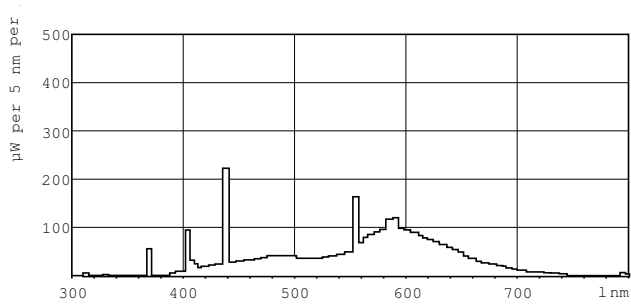

TL-D Standard Colours

TL-D 36W/33-640 1SL/25

TL-D Standard Colors lamps (tube diameter of 26 mm) create atmospheres from warm white to cool daylight. Lamps with moderate efficacy and color rendering.

Product data

Dimensional drawing

TL-D 36W/33-640

Product	D (max)	A (max)	B (max)	B (min)	C (max)
TL-D 36W/33-640	28 mm	1199.4 mm	1206.5 mm	1204.1 mm	1213.6 mm
1SL/25					

Photometric data

Lightcolor /33-640

Lightcolor /33-640