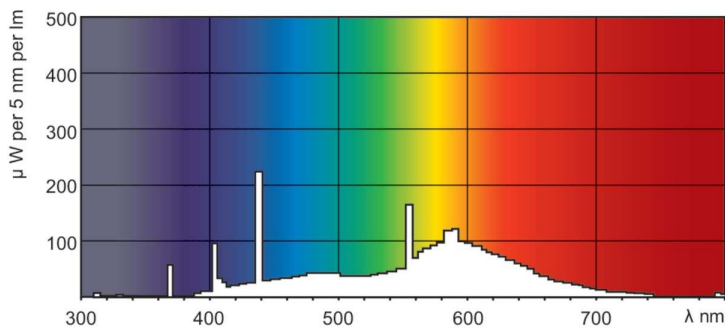

Product data

General Information		Controls and Dimming	
Cap-Base	G13 [Medium Bi-Pin Fluorescent]	Dimmable	Yes
Life to 50% Failures (Nom)	13,000 hour(s)		
Light Technical		Mechanical and Housing	
Color Code	33-640	Bulb Shape	T8
Luminous Flux	2,850 lm		
Color Designation	Cool White (CW)	Approval and Application	
Correlated Color Temperature (Nom)	4100 K	Mercury (Hg) Content (Nom)	5.0 mg
Color rendering index (CRI)	63	Energy Consumption kWh/1000 h	43 kWh
Operating and Electrical		Product Data	
Power Consumption	36.0 W	Order product name	TL-D 36W/33-640 1SL/25
Lamp Current (Nom)	0.440 A	Full product name	TL-D 36W/33-640 1SL/25
Voltage (Nom)	103 V	Full product code	871150028619200
Voltage (Nom)	103 V	Order code	928048503340
		Material Nr. (12NC)	928048503340
		Numerator - Quantity Per Pack	1
		EAN/UPC - Product/Case	8711500286192

Photometric data

Spectral Power Distribution Colour - TL-D 36W/33-640 1SL/25

Lifetime

Life Expectancy Diagram - TL-D 36W/33-640 1SL/25

Life Expectancy Diagram - TL-D 36W/33-640 1SL/25

TL-D Standard Colours