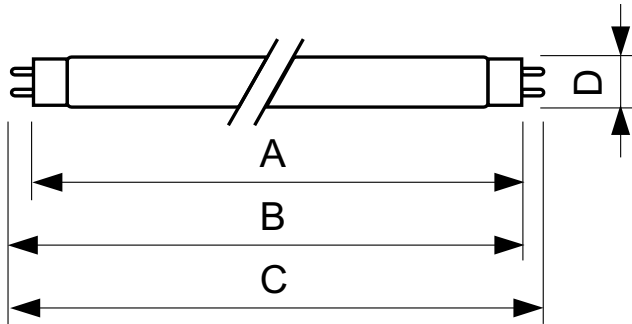

General Information	
Cap-Base	G13 [Medium Bi-Pin Fluorescent]
Life To 10% Failures (Nom)	10000 h
Life to 50% Failures (Nom)	13000 h

Light Technical	
Color Code	33-640
Luminous Flux (Nom)	2850 lm
Color Designation	Cool White (CW)
Lumen Maintenance 10000 h (Nom)	75 %
Lumen Maintenance 2000 h (Nom)	90 %
Lumen Maintenance 5000 h (Nom)	80 %
Correlated Color Temperature (Nom)	4100 K
Color Rendering Index (Nom)	63

Operating and Electrical	
Power (Rated) (Nom)	36.0 W
Lamp Current (Nom)	0.440 A
Voltage (Nom)	103 V

Controls and Dimming	
Dimmable	Yes

Approval and Application	
Energy Efficiency Label (EEL)	B
Mercury (Hg) Content (Nom)	8.0 mg
Energy Consumption kWh/1000 h	43 kWh

Product Data	
Full product code	871150028619200
Order product name	TL-D 36W/33-640 1SL/25
EAN/UPC - Product	8711500286192
Order code	928048503340
Numerator - Quantity Per Pack	1
Numerator - Packs per outer box	25
Material Nr. (12NC)	928048503340
Net Weight (Piece)	134.400 g
ILCOS Code	FD-36/41/2B-E-G13

Dimensional drawing

TL-D 36W/33-640

Product	D (max)	A (max)	B (max)	B (min)	C (max)
TL-D 36W/33-640	28 mm	1199.4 mm	1206.5 mm	1204.1 mm	1213.6 mm
1SL/25					

Photometric data

Lightcolor /33-640

Lightcolor /33-640