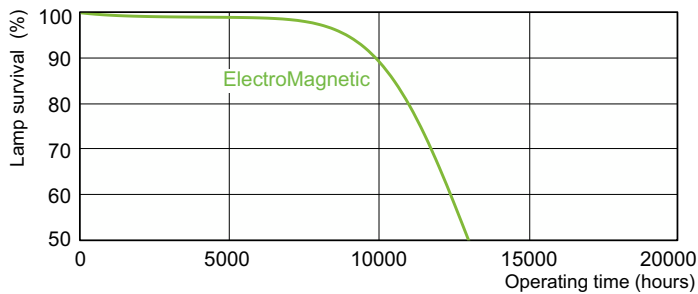

Product data

General Information		Controls and Dimming	
Cap-Base	G13 [Medium Bi-Pin Fluorescent]	Dimmable	Yes
Life to 50% Failures (Nom)	13,000 hour(s)		
Light Technical		Mechanical and Housing	
Color Code	33-640	Bulb Shape	T8
Luminous Flux	2,850 lm		
Color Designation	Cool White (CW)	Approval and Application	
Correlated Color Temperature (Nom)	4100 K	Mercury (Hg) Content (Nom)	5.0 mg
Color rendering index (CRI)	63	Energy Consumption kWh/1000 h	43 kWh
Operating and Electrical		Product Data	
Power Consumption	36.0 W	Order product name	TL-D 36W/33-640 1SL/25
Lamp Current (Nom)	0.440 A	Full product name	TL-D 36W/33-640 1SL/25
Voltage (Nom)	103 V	Full product code	871150028619200
Voltage (Nom)	103 V	Order code	928048503340
		Material Nr. (12NC)	928048503340
		Numerator - Quantity Per Pack	1
		EAN/UPC - Product/Case	8711500286192

Photometric data

Spectral Power Distribution Colour - TL-D 36W/33-640 1SL/25

Lifetime

Life Expectancy Diagram - TL-D 36W/33-640 1SL/25

Life Expectancy Diagram - TL-D 36W/33-640 1SL/25

TL-D Standard Colours