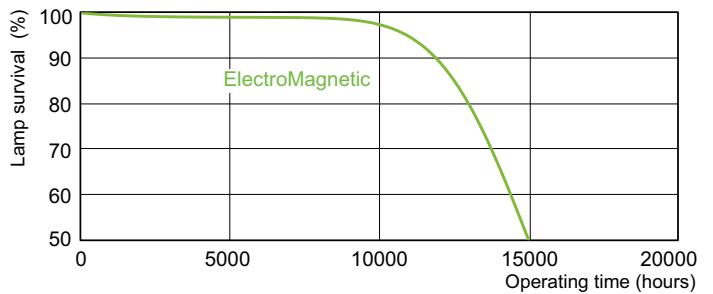

Photometric data

Spectral Power Distribution Colour - TL-D 36W/33-640 1SL/25

Lifetime

Life Expectancy Diagram - TL-D 36W/33-640 1SL/25

Life Expectancy Diagram - TL-D 36W/33-640 1SL/25

TL-D Standard Colours