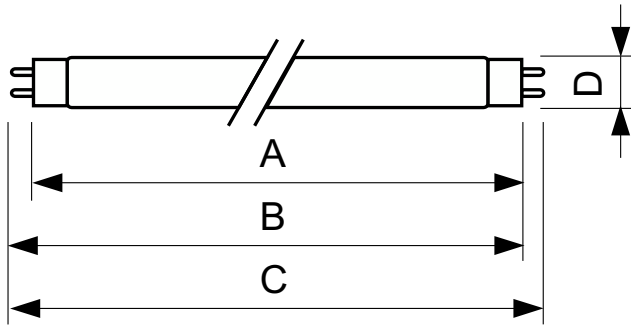

TL-D Standard Colours

TL-D 36W/33-640 1SL/25

TL-D Standard Colors lamps (tube diameter of 26 mm) create atmospheres from warm white to cool daylight. Lamps with moderate efficacy and color rendering.

Warnings and Safety

Product data

General Information		Controls and Dimming	
Cap-Base	G13 [Medium Bi-Pin Fluorescent]	Dimmable	Yes
Life to 50% Failures (Nom)	13,000 hour(s)		
Light Technical		Mechanical and Housing	
Color Code	33-640	Bulb Shape	T8
Luminous Flux	2,850 lm		
Color Designation	Cool White (CW)	Approval and Application	
Correlated Color Temperature (Nom)	4100 K	Mercury (Hg) Content (Nom)	5.0 mg
Color rendering index (CRI)	63	Energy Consumption kWh/1000 h	43 kWh
Operating and Electrical		Product Data	
Power Consumption	36.0 W	Order product name	TL-D 36W/33-640 1SL/25
Lamp Current (Nom)	0.440 A	Full product name	TL-D 36W/33-640 1SL/25
Voltage (Nom)	103 V	Full product code	871150028619200
Voltage (Nom)	103 V	Order code	928048503340
		Material Nr. (12NC)	928048503340
		Numerator - Quantity Per Pack	1
		EAN/UPC - Product/Case	8711500286192

TL-D Standard Colours

Numerator - Packs per outer box	25
EAN/UPC - Case	8711500286208

Dimensional drawing

Product	D (max)	A (max)	B (max)	B (min)	C (max)
TL-D 36W/33-640 1SL/25	28 mm	1,199.4 mm	1,206.5 mm	1,204.1 mm	1,213.6 mm

Photometric data

Spectral Power Distribution Colour - TL-D 36W/33-640 1SL/25

Lifetime

Life Expectancy Diagram - TL-D 36W/33-640 1SL/25

Life Expectancy Diagram - TL-D 36W/33-640 1SL/25

TL-D Standard Colours