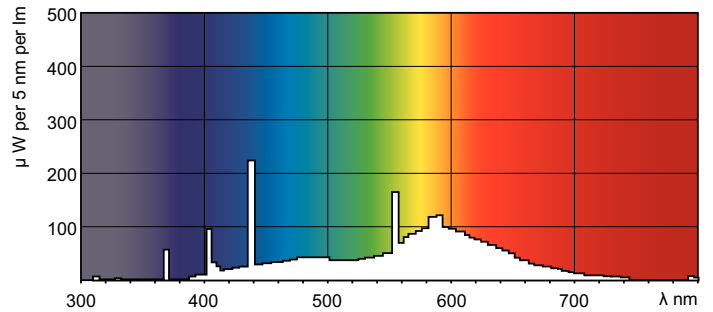

TL-D Standard Colours

TL-D 36W/33-640 1SL/25

TL-D Standard Colors lamps (tube diameter of 26 mm) create atmospheres from warm white to cool daylight. Lamps with moderate efficacy and color rendering.

Product data

Dimensional drawing

TL-D 36W/33-640

Product	D (max)	A (max)	B (max)	B (min)	C (max)
TL-D 36W/33-640	28 mm	1199.4 mm	1206.5 mm	1204.1 mm	1213.6 mm
1SL/25					

Photometric data

Lightcolor /33-640

Lightcolor /33-640

Lifetime

TL-D Standard Colours Life Expectancy 3 h cycle

TL-D Standard Colours Life Expectancy 12 h cycle

TL-D Standard Colours

Lifetime

TL-D Standard Colours Lumen Maintenance 3 h + 12 h cycle