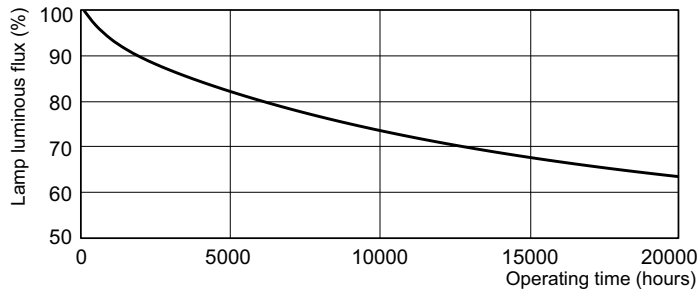

TL-D Standard Colours

Lifetime

Lumen Maintenance Diagram - TL-D 36W/33-640 1SL/25