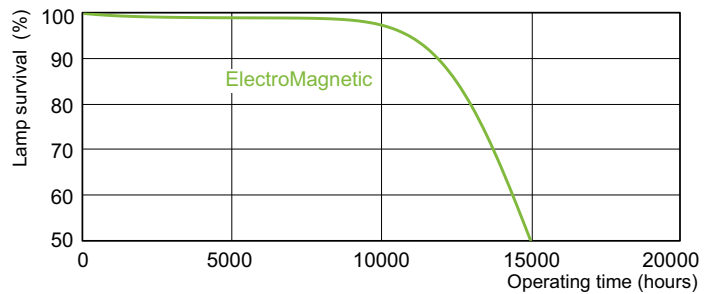

### Photometric data

Lightcolor /33-640

Lightcolor /33-640

### Lifetime

TL-D Standard Colours Life Expectancy 3 h cycle

TL-D Standard Colours Life Expectancy 12 h cycle