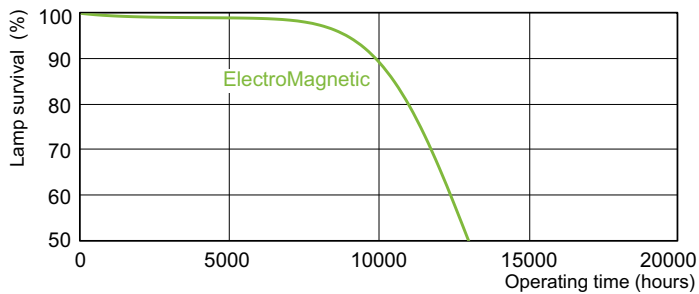

### Photometric data

Lightcolor /33-640

Lightcolor /33-640

### Lifetime

TL-D Standard Colours Life Expectancy 3 h cycle

TL-D Standard Colours Life Expectancy 12 h cycle