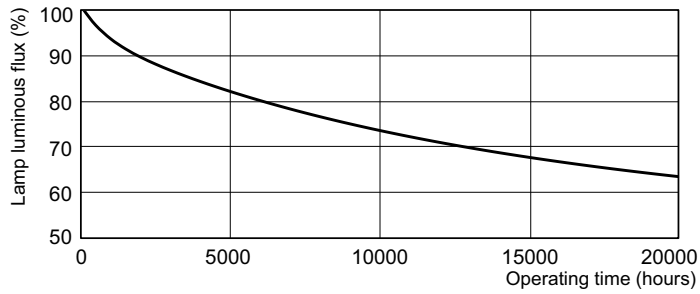

TL-D Standard Colours

Lifetime

TL-D Standard Colours Lumen Maintenance 3 h + 12 h cycle