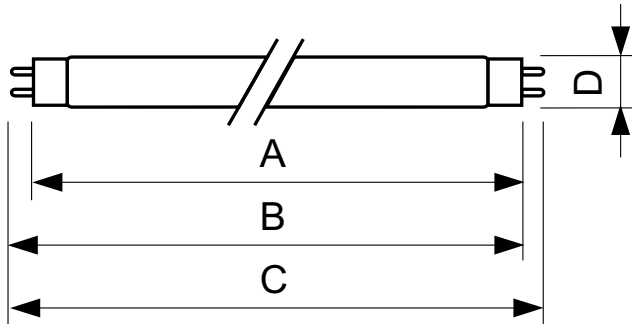

### Product data

General Information	
Cap-Base	G13 [ Medium Bi-Pin Fluorescent]
Life To 10% Failures (Nom)	10000 h
Life to 50% Failures (Nom)	13000 h

Light Technical	
Color Code	33-640
Luminous Flux (Nom)	2850 lm
Color Designation	Cool White (CW)
Lumen Maintenance 10000 h (Nom)	75 %
Lumen Maintenance 2000 h (Nom)	90 %
Lumen Maintenance 5000 h (Nom)	80 %
Correlated Color Temperature (Nom)	4100 K
Color Rendering Index (Nom)	63

Operating and Electrical	
Power (Rated) (Nom)	36.0 W
Lamp Current (Nom)	0.440 A
Voltage (Nom)	103 V

Controls and Dimming	
Dimmable	Yes

Approval and Application	
Energy Efficiency Label (EEL)	B
Mercury (Hg) Content (Nom)	8.0 mg
Energy Consumption kWh/1000 h	43 kWh

### Dimensional drawing

TL-D 36W/33-640

Product	D (max)	A (max)	B (max)	B (min)	C (max)
TL-D 36W/33-640	28 mm	1199.4 mm	1206.5 mm	1204.1 mm	1213.6 mm
1SL/25					