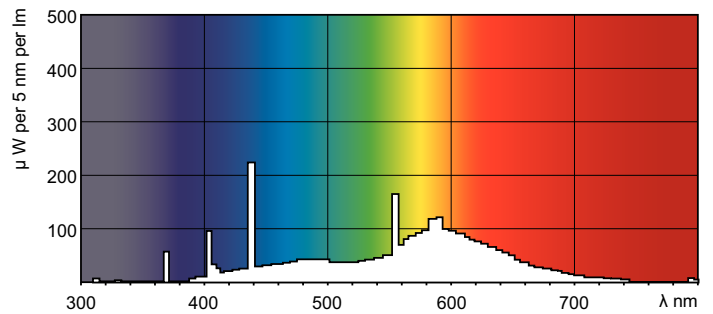

### Dimensional drawing

TL-D 36W/33-640

Product	D (max)	A (max)	B (max)	B (min)	C (max)
TL-D 36W/33-640	28 mm	1199.4 mm	1206.5 mm	1204.1 mm	1213.6 mm
1SL/25					

### Photometric data

Lightcolor /33-640

Lightcolor /33-640

### Lifetime

TL-D Standard Colours Life Expectancy 3 h cycle

TL-D Standard Colours Life Expectancy 12 h cycle