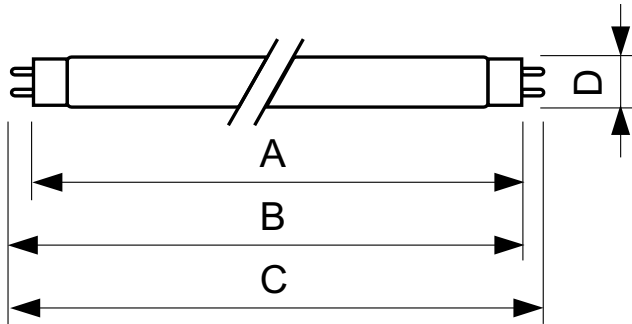

## TL-D 36W/33-640 1SL/25

TL-D Standard Colors lamps (tube diameter of 26 mm) create atmospheres from warm white to cool daylight. Lamps with moderate efficacy and color rendering.

### Product data

General Information	
Cap-Base	G13 [ Medium Bi-Pin Fluorescent]
Life To 10% Failures (Nom)	10000 h
Life to 50% Failures (Nom)	13000 h
Light Technical	
Color Code	33-640
Luminous Flux (Nom)	2850 lm
Color Designation	Cool White (CW)
Lumen Maintenance 10000 h (Nom)	75 %
Lumen Maintenance 2000 h (Nom)	90 %
Lumen Maintenance 5000 h (Nom)	80 %
Correlated Color Temperature (Nom)	4100 K
Color Rendering Index (Nom)	63
Operating and Electrical	
Power (Rated) (Nom)	36.0 W
Lamp Current (Nom)	0.440 A
Voltage (Nom)	103 V

Controls and Dimming	
Dimmable	Yes
Approval and Application	
Energy Efficiency Label (EEL)	B
Mercury (Hg) Content (Nom)	8.0 mg
Energy Consumption kWh/1000 h	43 kWh
Product Data	
Full product code	871150070270801
Order product name	TL-D 36W/33-640 1SL/25
EAN/UPC - Product	8711500702708
Order code	928048503382
Numerator - Quantity Per Pack	1
Numerator - Packs per outer box	25
Material Nr. (12NC)	928048503382
Net Weight (Piece)	0.140 kg
ILCOS Code	FD-36/41/2B-E-G13

### Dimensional drawing

TL-D 36W/33-640

Product	D (max)	A (max)	B (max)	B (min)	C (max)
TL-D 36W/33-640	28 mm	1199.4 mm	1206.5 mm	1204.1 mm	1213.6 mm
1SL/25					