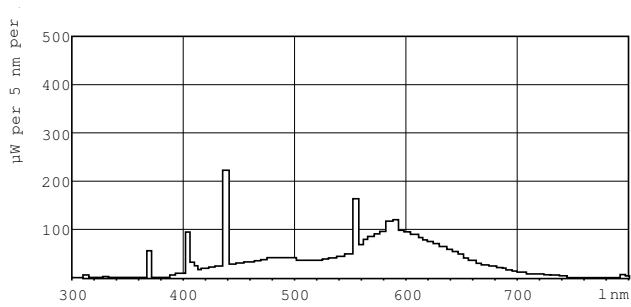

Photometric data

Lightcolor /33-640