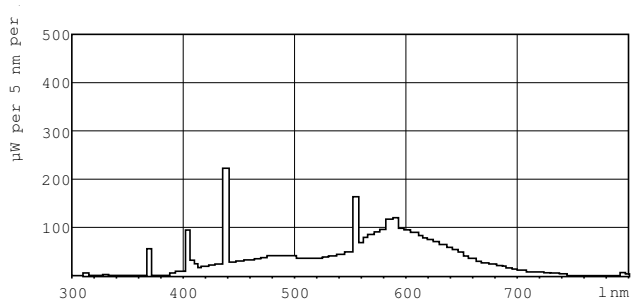

Dimensional drawing

TL-D 36W/33-640

Product	D (max)	A (max)	B (max)	B (min)	C (max)
TL-D 36W/33-640	28 mm	1199.4 mm	1206.5 mm	1204.1 mm	1213.6 mm
UNP/25					

Photometric data

Lightcolor /33-640

Lightcolor /33-640