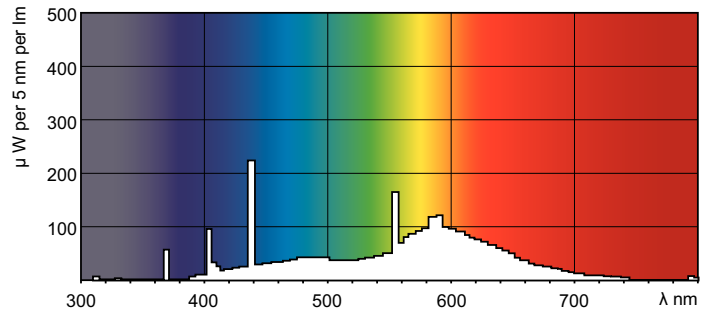

Dimensional drawing

TL-D 36W/33-640

Product	D (max)	A (max)	B (max)	B (min)	C (max)
TL-D 36W/33-640	28 mm	1199.4 mm	1206.5 mm	1204.1 mm	1213.6 mm
UNP/25					

Photometric data

Lightcolor /33-640

Lightcolor /33-640

Lifetime

TL-D Standard Colours Life Expectancy 3 h cycle

TL-D Standard Colours Life Expectancy 12 h cycle

TL-D Standard Colours

Lifetime

TL-D Standard Colours Lumen Maintenance 3 h + 12 h cycle