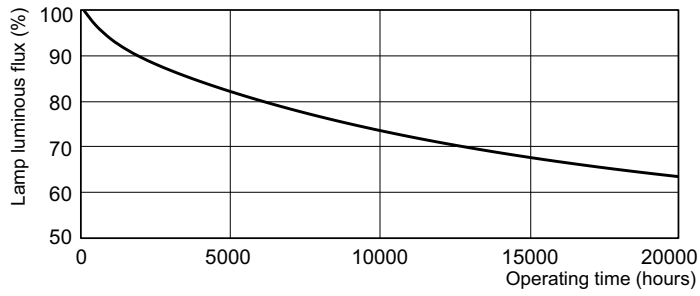

Lifetime

TL-D Standard Colours Life Expectancy 3 h cycle

TL-D Standard Colours Life Expectancy 12 h cycle

TL-D Standard Colours

Lifetime

TL-D Standard Colours Lumen Maintenance 3 h + 12 h cycle