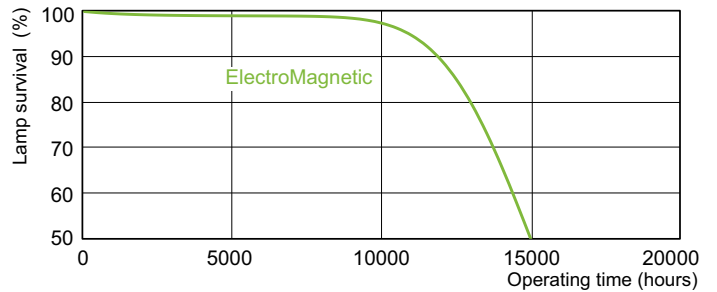

Lifetime

TL-D Standard Colours Life Expectancy 3 h cycle

TL-D Standard Colours Life Expectancy 12 h cycle

TL-D Standard Colours

Lifetime

TL-D Standard Colours Lumen Maintenance 3 h + 12 h cycle