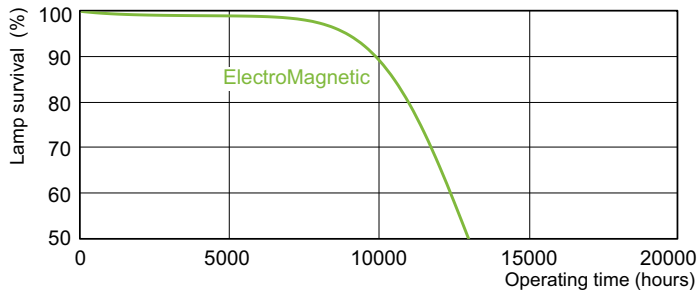

Lifetime

TL-D Standard Colours Life Expectancy 3 h cycle

TL-D Standard Colours Life Expectancy 12 h cycle

TL-D Standard Colours

Lifetime

TL-D Standard Colours Lumen Maintenance 3 h + 12 h cycle