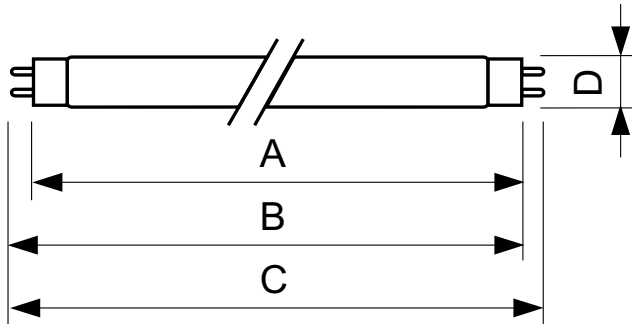

General Information	
Cap-Base	G13 [Medium Bi-Pin Fluorescent]
Life To 10% Failures (Nom)	10000 h
Life to 50% Failures (Nom)	13000 h

Light Technical	
Color Code	33-640
Luminous Flux (Nom)	2850 lm
Color Designation	Cool White (CW)
Lumen Maintenance 10000 h (Nom)	75 %
Lumen Maintenance 2000 h (Nom)	90 %
Lumen Maintenance 5000 h (Nom)	80 %
Correlated Color Temperature (Nom)	4100 K
Color Rendering Index (Nom)	63

Operating and Electrical	
Power (Rated) (Nom)	36.0 W
Lamp Current (Nom)	0.440 A
Voltage (Nom)	103 V

Controls and Dimming	
Dimmable	Yes

Approval and Application	
Energy Efficiency Label (EEL)	B
Mercury (Hg) Content (Nom)	8.0 mg
Energy Consumption kWh/1000 h	43 kWh

Product Data	
Full product code	871150063015500
Order product name	TL-D 36W/33-640 UNP/25
EAN/UPC - Product	8711500630155
Order code	928048503384
Numerator - Quantity Per Pack	1
Numerator - Packs per outer box	25
Material Nr. (12NC)	928048503384
Net Weight (Piece)	0.130 kg
ILCOS Code	FD-36/41/2B-E-G13

Dimensional drawing

TL-D 36W/33-640

Product	D (max)	A (max)	B (max)	B (min)	C (max)
TL-D 36W/33-640	28 mm	1199.4 mm	1206.5 mm	1204.1 mm	1213.6 mm
UNP/25					

Photometric data

Lightcolor /33-640

Lightcolor /33-640