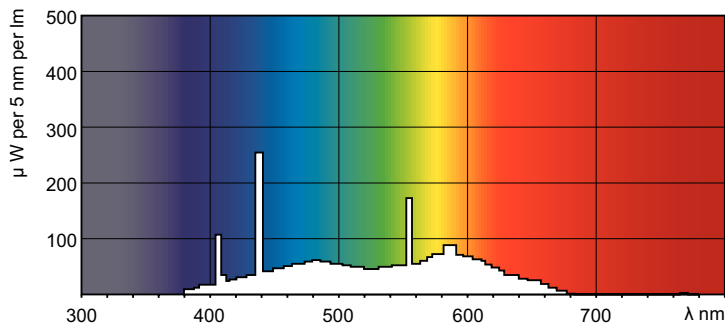

## TL-D 36W/54-765 1SL/25

TL-D Standard Colors lamps (tube diameter of 26 mm) create atmospheres from warm white to cool daylight. Lamps with moderate efficacy and color rendering.

### Product data

General Information		Controls and Dimming	
Cap-Base	G13 [Medium Bi-Pin Fluorescent]	Dimmable	Yes
Life to 50% Failures (Nom)	13,000 hour(s)		
Light Technical		Mechanical and Housing	
Color Code	54-765	Bulb Shape	T8
Luminous Flux	2,500 lm		
Color Designation	Cool Daylight	Approval and Application	
Correlated Color Temperature (Nom)	6200 K	Mercury (Hg) Content (Nom)	5.0 mg
Color rendering index (CRI)	75	Energy Consumption kWh/1000 h	43 kWh
Operating and Electrical		Product Data	
Power Consumption	36.0 W	Order product name	TL-D 36W/54-765 1SL/25
Lamp Current (Nom)	0.440 A	Full product name	TL-D 36W/54-765 1SL/25
Voltage (Nom)	103 V	Full product code	871150095047540
Voltage (Nom)	103 V	Order code	95047540
		Material Nr. (12NC)	928048505422
		Numerator - Quantity Per Pack	1
		EAN/UPC - Product/Case	8711500950475

## Photometric data

Spectral Power Distribution Colour - TL-D 36W/54-765 1SL/25