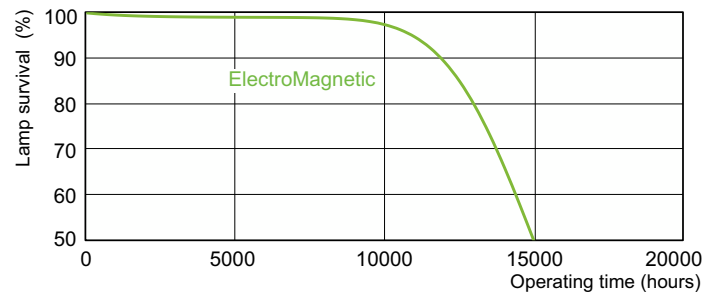

Life Expectancy Diagram - TL-D 36W/54-765 1SL/25