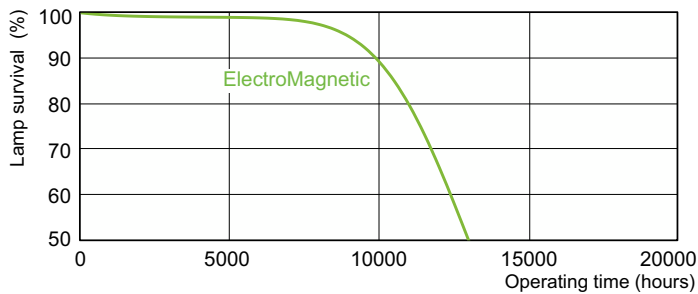

Lifetime

Life Expectancy Diagram - TL-D 36W/54-765 1SL/25