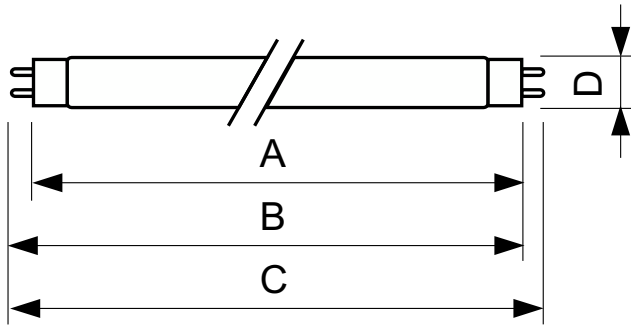

## TL-D 36W/54-765 1SL/25

TL-D Standard Colors lamps (tube diameter of 26 mm) create atmospheres from warm white to cool daylight. Lamps with moderate efficacy and color rendering.

### Product data

General Information		Controls and Dimming	
Cap-Base	G13 [Medium Bi-Pin Fluorescent]	Dimmable	Yes
Life to 50% Failures (Nom)	13,000 hour(s)		
Light Technical		Mechanical and Housing	
Color Code	54-765	Bulb Shape	T8
Luminous Flux	2,500 lm		
Color Designation	Cool Daylight	Approval and Application	
Correlated Color Temperature (Nom)	6200 K	Mercury (Hg) Content (Nom)	5.0 mg
Color rendering index (CRI)	75	Energy Consumption kWh/1000 h	43 kWh
Operating and Electrical		Product Data	
Power Consumption	36.0 W	Order product name	TL-D 36W/54-765 1SL/25
Lamp Current (Nom)	0.440 A	Full product name	TL-D 36W/54-765 1SL/25
Voltage (Nom)	103 V	Full product code	871150095047540
Voltage (Nom)	103 V	Order code	95047540
		Material Nr. (12NC)	928048505422
		Numerator - Quantity Per Pack	1
		EAN/UPC - Product/Case	8711500950475

## Dimensional drawing

Product	D (max)	A (max)	B (max)	B (min)	C (max)
TL-D 36W/54-765 1SL/25	28 mm	1,199.4 mm	1,206.5 mm	1,204.1 mm	1,213.6 mm