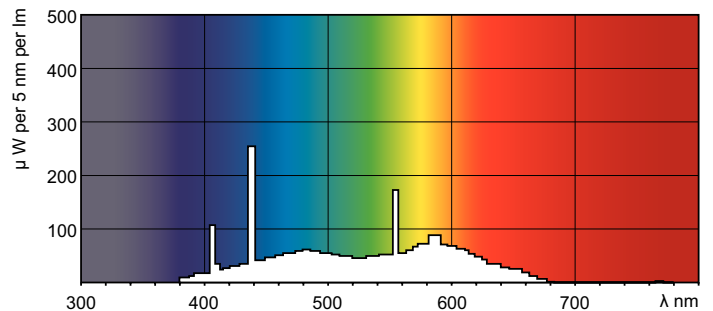

Lightcolor /54-765