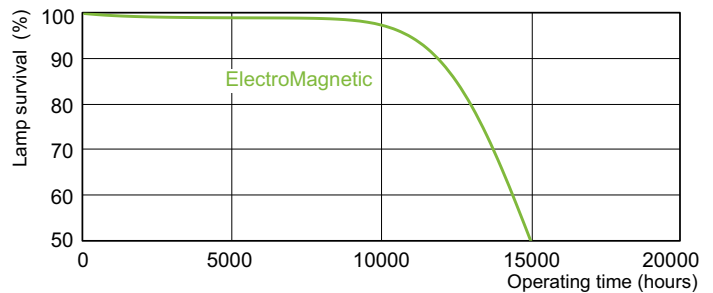

### Lifetime

TL-D Standard Colours Life Expectancy 3 h cycle

TL-D Standard Colours Life Expectancy 12 h cycle