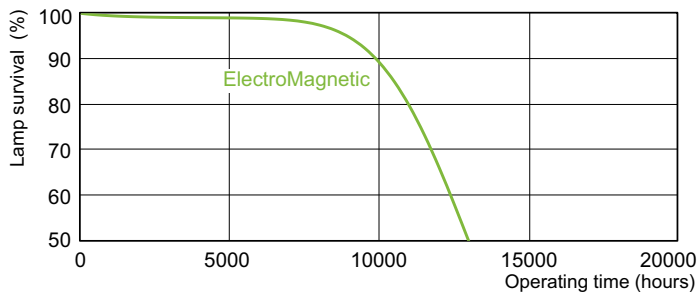

### Lifetime

TL-D Standard Colours Life Expectancy 3 h cycle

TL-D Standard Colours Life Expectancy 12 h cycle