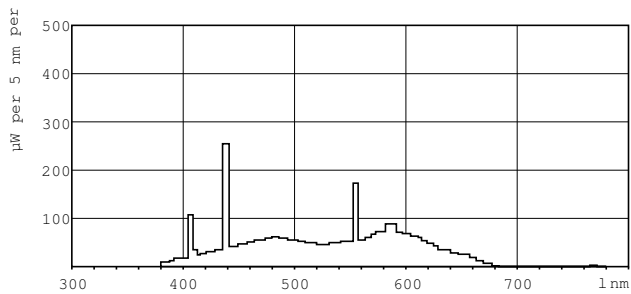

Photometric data

Lightcolor /54-765