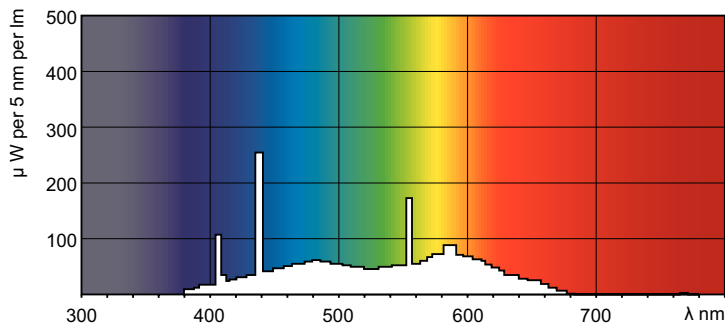

## Photometric data

Spectral Power Distribution Colour - TL-D 36W/54-765 1SL/25