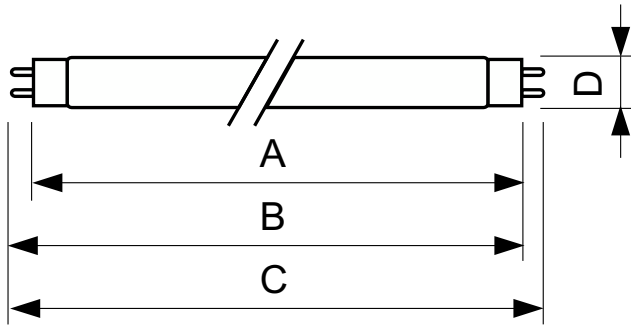

Operating and Electrical	
Power Consumption	36.0 W
Lamp Current (Nom)	0.440 A
Voltage (Nom)	103 V
Voltage (Nom)	103 V

Controls and Dimming	
Dimmable	Yes

Mechanical and Housing	
Bulb Shape	T8

Approval and Application	
Mercury (Hg) Content (Nom)	8.0 mg
Energy Consumption kWh/1000 h	43 kWh

## Dimensional drawing

Product	D (max)	A (max)	B (max)	B (min)	C (max)
TL-D 36W/54-765 1SL/25	28 mm	1,199.4 mm	1,206.5 mm	1,204.1 mm	1,213.6 mm