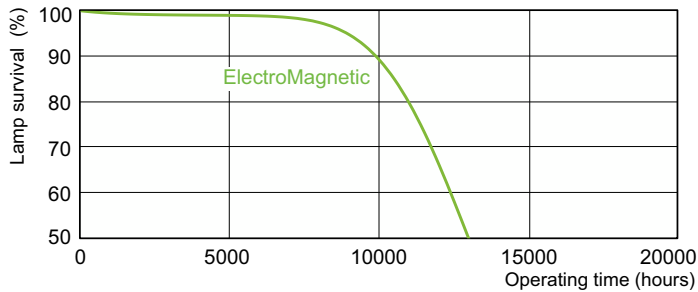

Lifetime

Life Expectancy Diagram - TL-D 36W/54-765 1SL/25