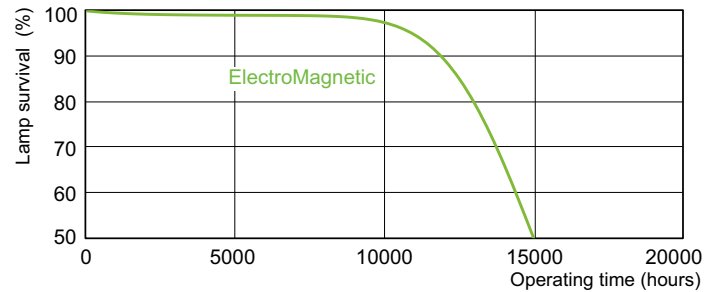

Life Expectancy Diagram - TL-D 36W/54-765 1SL/25