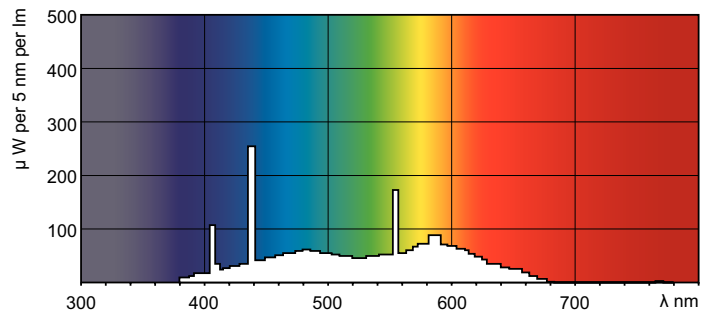

Lightcolor /54-765