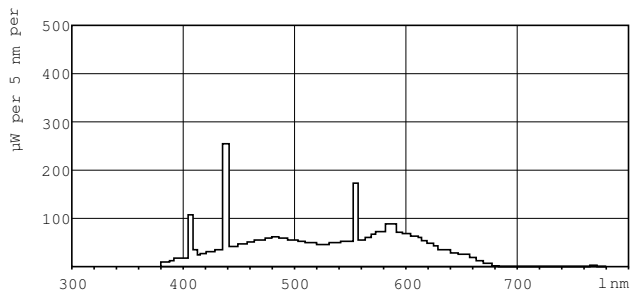

Photometric data

Lightcolor /54-765