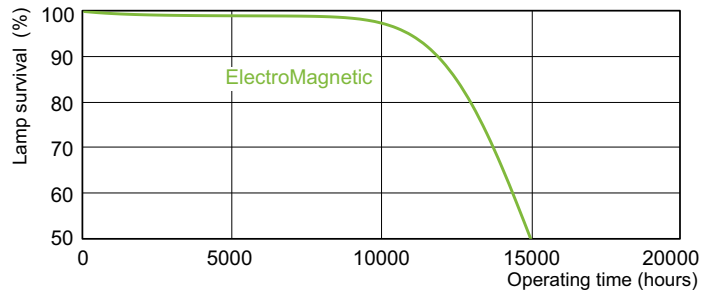

### Lifetime

TL-D Standard Colours Life Expectancy 3 h cycle

TL-D Standard Colours Life Expectancy 12 h cycle