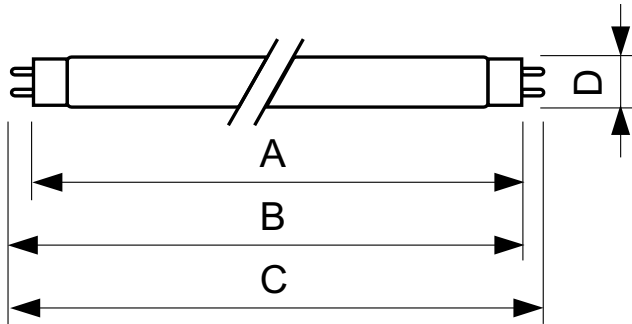

Controls and Dimming	
Dimmable	Yes
Approval and Application	
Energy Efficiency Label (EEL)	A
Mercury (Hg) Content (Nom)	8.0 mg
Energy Consumption kWh/1000 h	43 kWh

Product Data	
Full product code	872790081584900
Order product name	TL-D 36W/54-765 1SL/25
EAN/UPC - Product	8727900815849
Order code	928048505451
Numerator - Quantity Per Pack	1
Numerator - Packs per outer box	25
Material Nr. (12NC)	928048505451
Net Weight (Piece)	135.000 g
ILCOS Code	FD-36/62/2A-E-G13

### Dimensional drawing

TL-D 36W/54-765

Product	D (max)	A (max)	B (max)	B (min)	C (max)
TL-D 36W/54-765	28 mm	1199.4 mm	1206.5 mm	1204.1 mm	1213.6 mm
1SL/25					