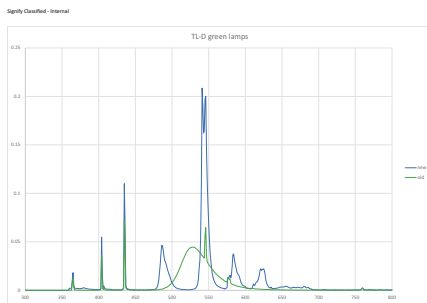

Controls and Dimming	
Dimmable	Yes
Approval and Application	
Energy Efficiency Label (EEL)	A+
Mercury (Hg) Content (Nom)	1.7 mg
Energy Consumption kWh/1000 h	67 kWh
Product Data	
Full product code	871150095449740
Order product name	TL-D Colored 58W Green 1SL/25
EAN/UPC - Product	8711500954497
Order code	928049001705
Numerator - Quantity Per Pack	1
Numerator - Packs per outer box	25
Material Nr. (12NC)	928049001705
Net Weight (Piece)	167.000 g

TL-D Colored

Warnings and Safety

- A lamp breaking is extremely unlikely to have any impact on your health. If a lamp breaks, ventilate the room for 30 minutes and remove the parts, preferably with gloves. Put them in a sealed plastic bag and take it to your local waste facilities for recycling. Do not use a vacuum cleaner.

Dimensional drawing

Product	D (max)	A (max)	B (max)	B (min)	C (max)
TL-D Colored 58W	28.0 mm	1500.0 mm	1507.1 mm	1504.7 mm	1514.2 mm
Green 1SL/25					

TL-D 58W/170 Green

Photometric data

TL-DCOL 170