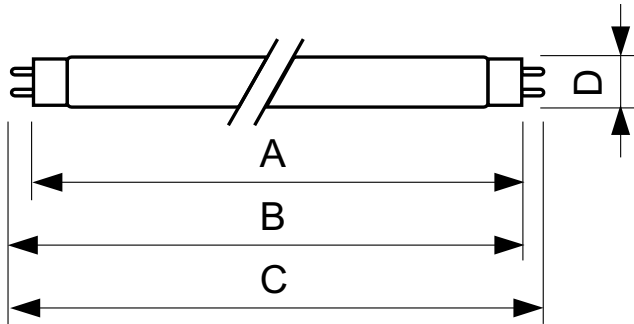

TL-D Colored

TL-D Colored 58W Green 1SL/25

This TL-D lamp (tube diameter 26 mm) helps to create special effects and atmospheres or attract attention by using red, green, blue and yellow light. Apart from using the specific colors, it is also possible to mix the colors to create white light. This lamp offers a high light output, thanks to the use of basic powders. Application areas include shops and showrooms, bars and restaurants, demonstration areas, sign lighting and entertainment stores.

Product data

General Information	
Cap-Base	G13 [Medium Bi-Pin Fluorescent]
Life To 10% Failures (Nom)	12000 h
Life to 50% Failures (Nom)	15000 h
Life to 50% Failures Preheat (Nom)	20000 h
Light Technical	
Color Code	170
Luminous Flux (Nom)	6750 lm
Luminous Flux (Rated) (Nom)	6750 lm
Color Designation	Green (G)
LLMF 2000 h Rated	90 %
Operating and Electrical	
Power (Rated) (Nom)	58.5 W
Lamp Current (Nom)	0.670 A
Voltage (Nom)	111 V
Temperature	
Design Temperature (Nom)	25 °C

Controls and Dimming	
Dimmable	Yes
Approval and Application	
Energy Efficiency Label (EEL)	A+
Mercury (Hg) Content (Nom)	1.7 mg
Energy Consumption kWh/1000 h	67 kWh
Product Data	
Full product code	871150095449740
Order product name	TL-D Colored 58W Green 1SL/25
EAN/UPC - Product	8711500954497
Order code	928049001705
Numerator - Quantity Per Pack	1
Numerator - Packs per outer box	25
Material Nr. (12NC)	928049001705
Net Weight (Piece)	167.000 g

Dimensional drawing

Product	D (max)	A (max)	B (max)	B (min)	C (max)
TL-D Colored 58W	28.0 mm	1500.0 mm	1507.1 mm	1504.7 mm	1514.2 mm
Green 1SL/25					

TL-D 58W/170 Green

Photometric data

TL-DCOL 170