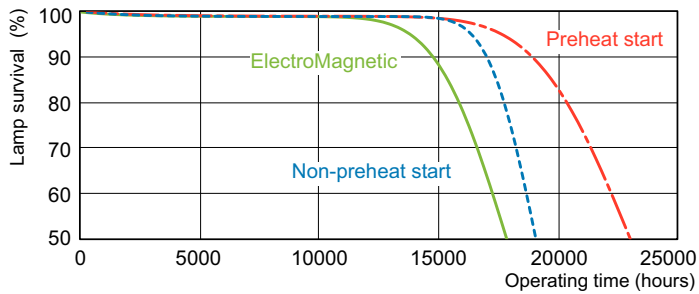

LDPB_TL-DFOOD_79-Spectral power distribution B/W

Lightcolour /79

Lifetime

LDLE_TL-DFOOD_0002-Life expectancy diagram

LDLE_TL-DFOOD_0001-Life expectancy diagram