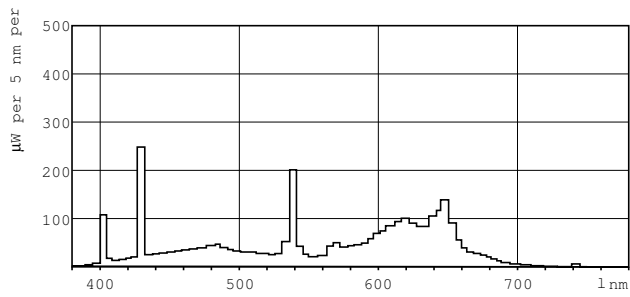

MASTER TL-D Food

ILCOS code

FD-58/38/2A-E-G13

Dimensional drawing

Product	D (max)	A (max)	B (max)	B (min)	C (max)
MASTER TL-D Food 58W/79 SLV/25	28 mm	1500 mm	1507.1 mm	1504.7 mm	1514.2 mm

TL-D Food 58W/79

Photometric data