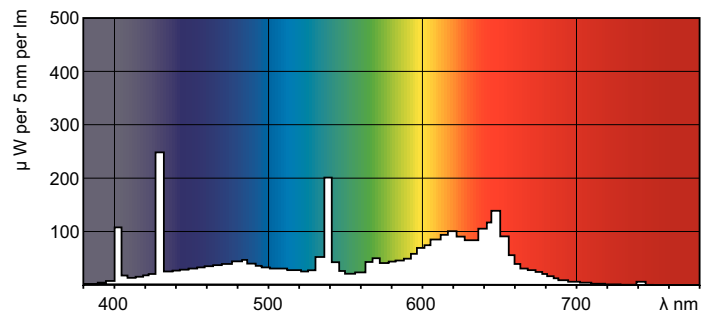

MASTER TL-D Food

ILCOS code

FD-58/38/2A-E-G13

Dimensional drawing

Product	D (max)	A (max)	B (max)	B (min)	C (max)
MASTER TL-D Food 58W/79 SLV/25	28 mm	1500 mm	1507.1 mm	1504.7 mm	1514.2 mm

TL-D Food 58W/79

Photometric data