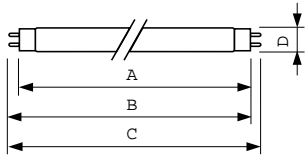

## Dimensional drawing

Product	D (max)	A (max)	B (max)	B (min)	C (max)
MASTER TL-D Food 58W/79 SLV/25	28 mm	1500 mm	1507.1 mm	1504.7 mm	1514.2 mm